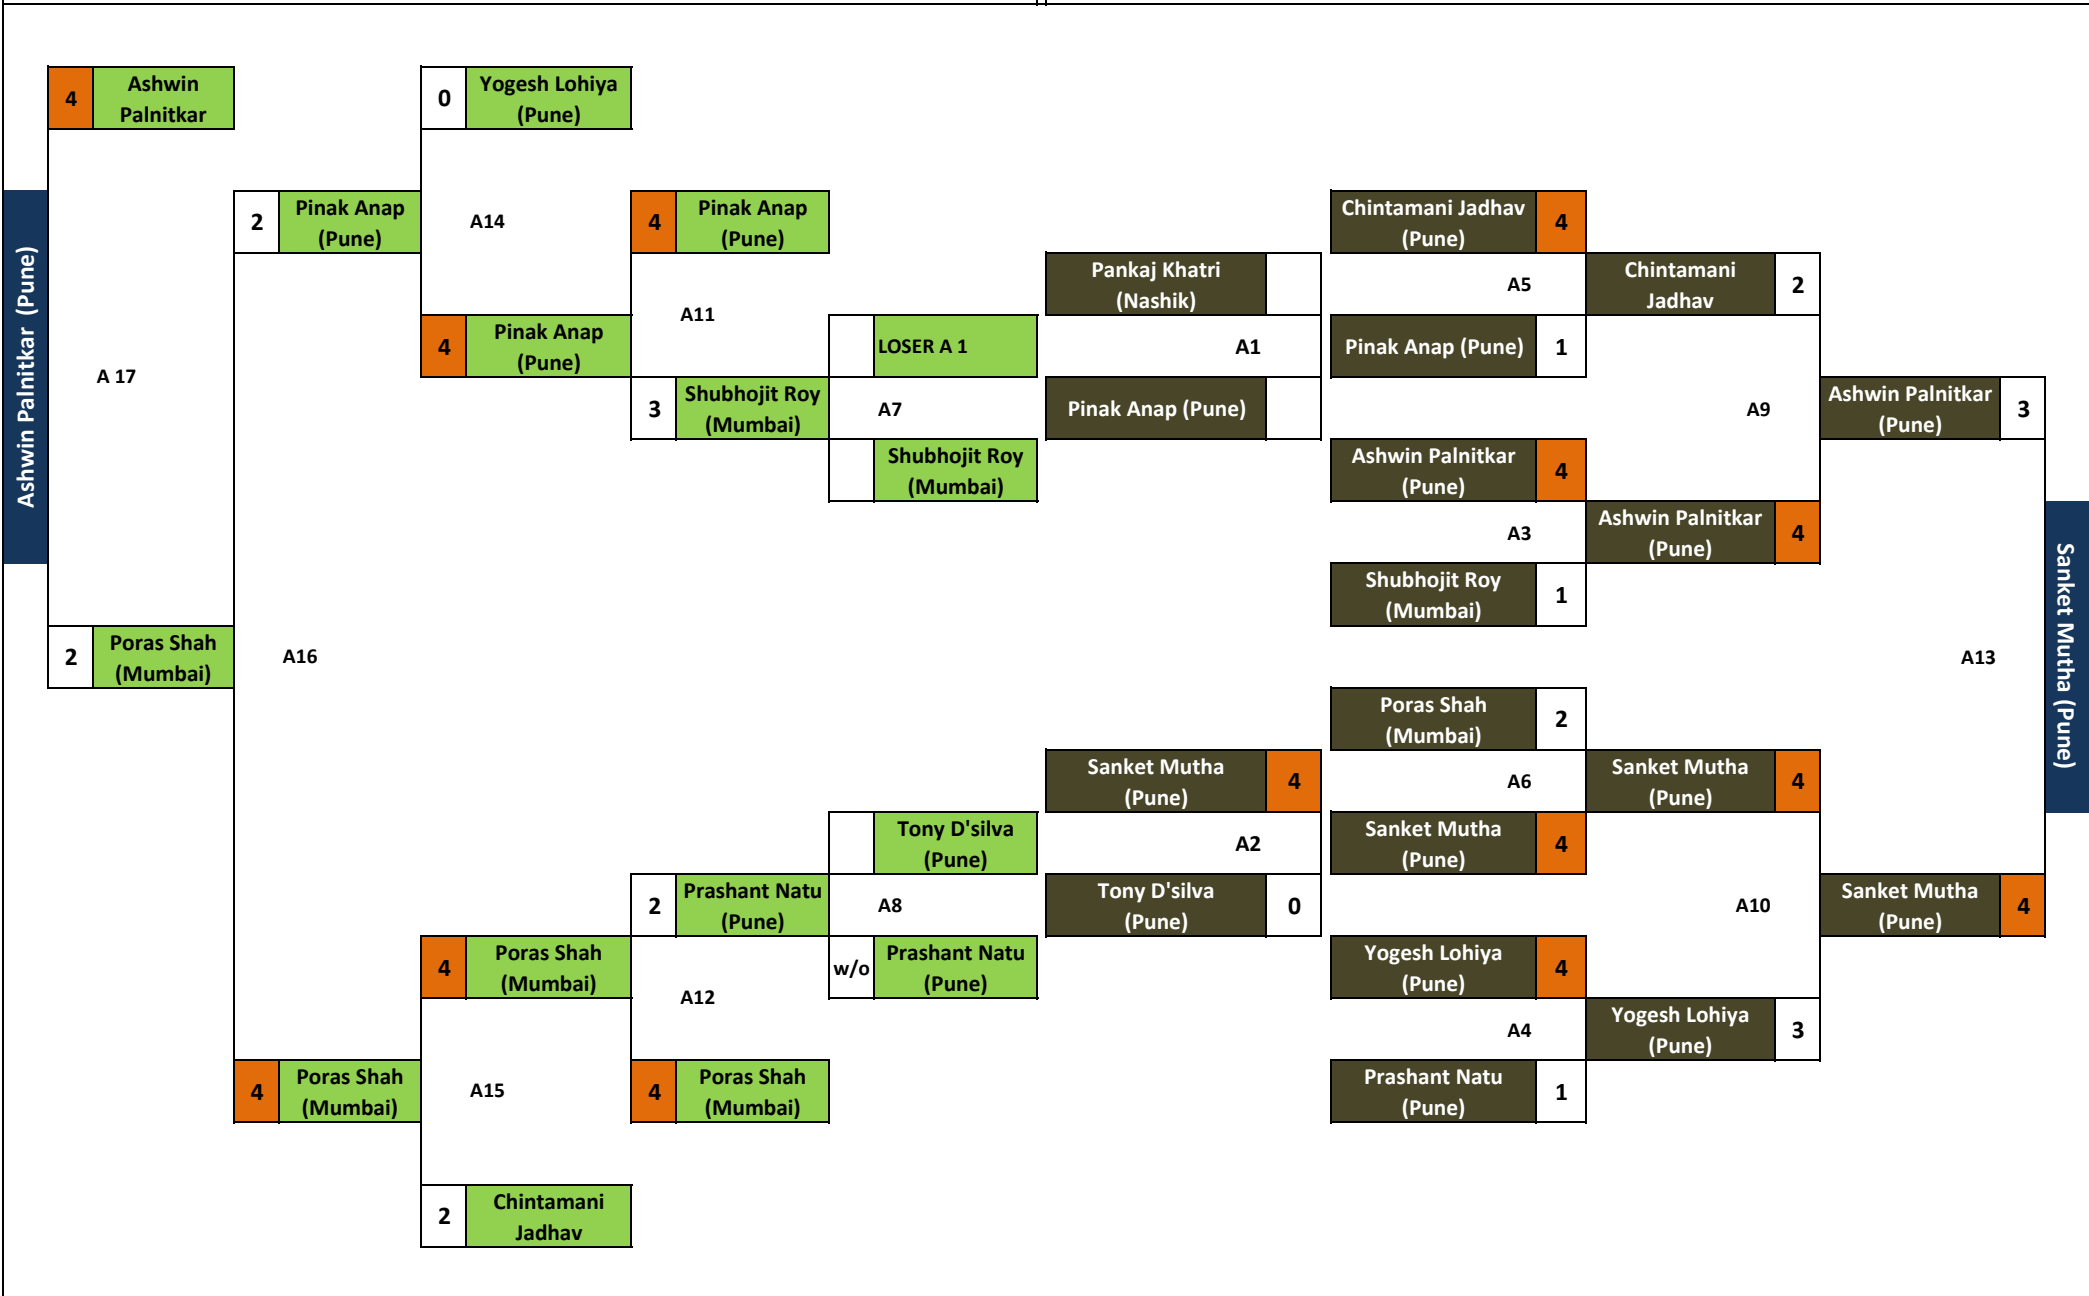

BSAM 6 RED SNOOKER STATE SELECTION 2019

VENUE : POONA CLUB

Format : Double Elimination Matches : Best of 7 Frames

GROUP A

LOSER BRACKET

WINNER BRACKET

BSAM 6 RED SNOOKER STATE SELECTION 2019

VENUE : POONB CLUB

Format : Double Elimination Matches : Best of 7 Frames

GROUP B

LOSER BRACKET

WINNER BRACKET

BSAM 6 RED SNOOKER STATE SELECTION 2019

VENUE : POONB CLUB

Format : Double Elimination Matches : Best of 7 Frames

GROUP C

LOSER BRACKET

WINNER BRACKET

BSAM 6 RED SNOOKER STATE SELECTION 2019

VENUE : POONB CLUB

Format : Double Elimination Matches : Best of 7 Frames

GROUP D

LOSER BRACKET

WINNER BRACKET