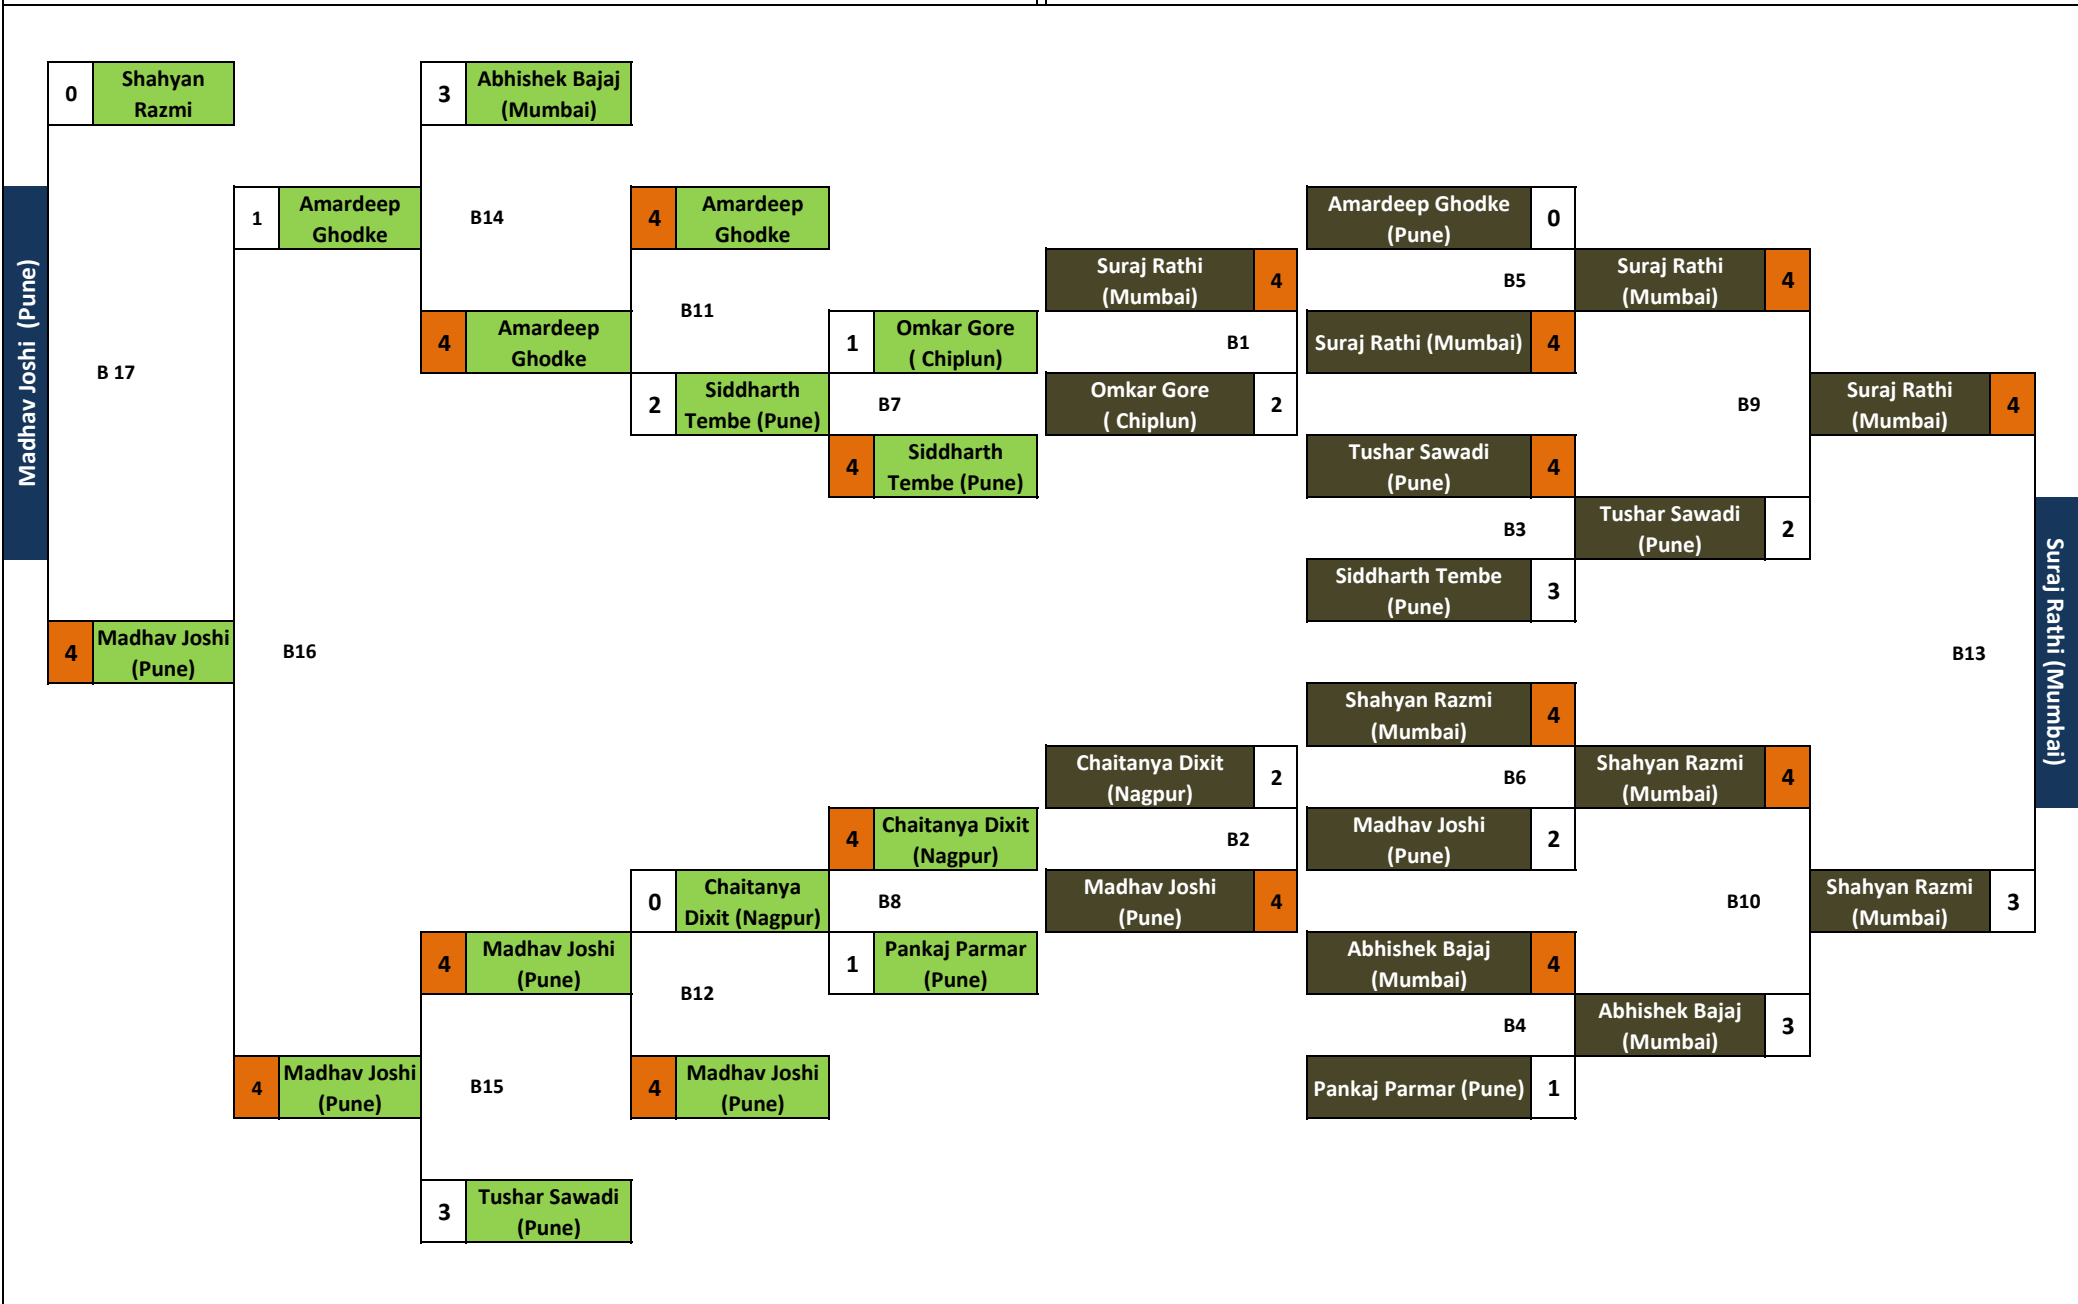

BSAM 6 RED SNOOKER STATE SELECTION 2019

VENUE : POONA CLUB

Format : Double Elimination Matches : Best of 7 Frames

GROUP A

LOSER BRACKET

WINNER BRACKET

BSAM 6 RED SNOOKER STATE SELECTION 2019

VENUE : POONB CLUB

Format : Double Elimination Matches : Best of 7 Frames

GROUP B

LOSER BRACKET

WINNER BRACKET

BSAM 6 RED SNOOKER STATE SELECTION 2019

VENUE : POONB CLUB

Format : Double Elimination Matches : Best of 7 Frames

GROUP C

LOSER BRACKET

WINNER BRACKET

BSAM 6 RED SNOOKER STATE SELECTION 2019

VENUE : POONB CLUB

Format : Double Elimination Matches : Best of 7 Frames

GROUP D

LOSER BRACKET

WINNER BRACKET