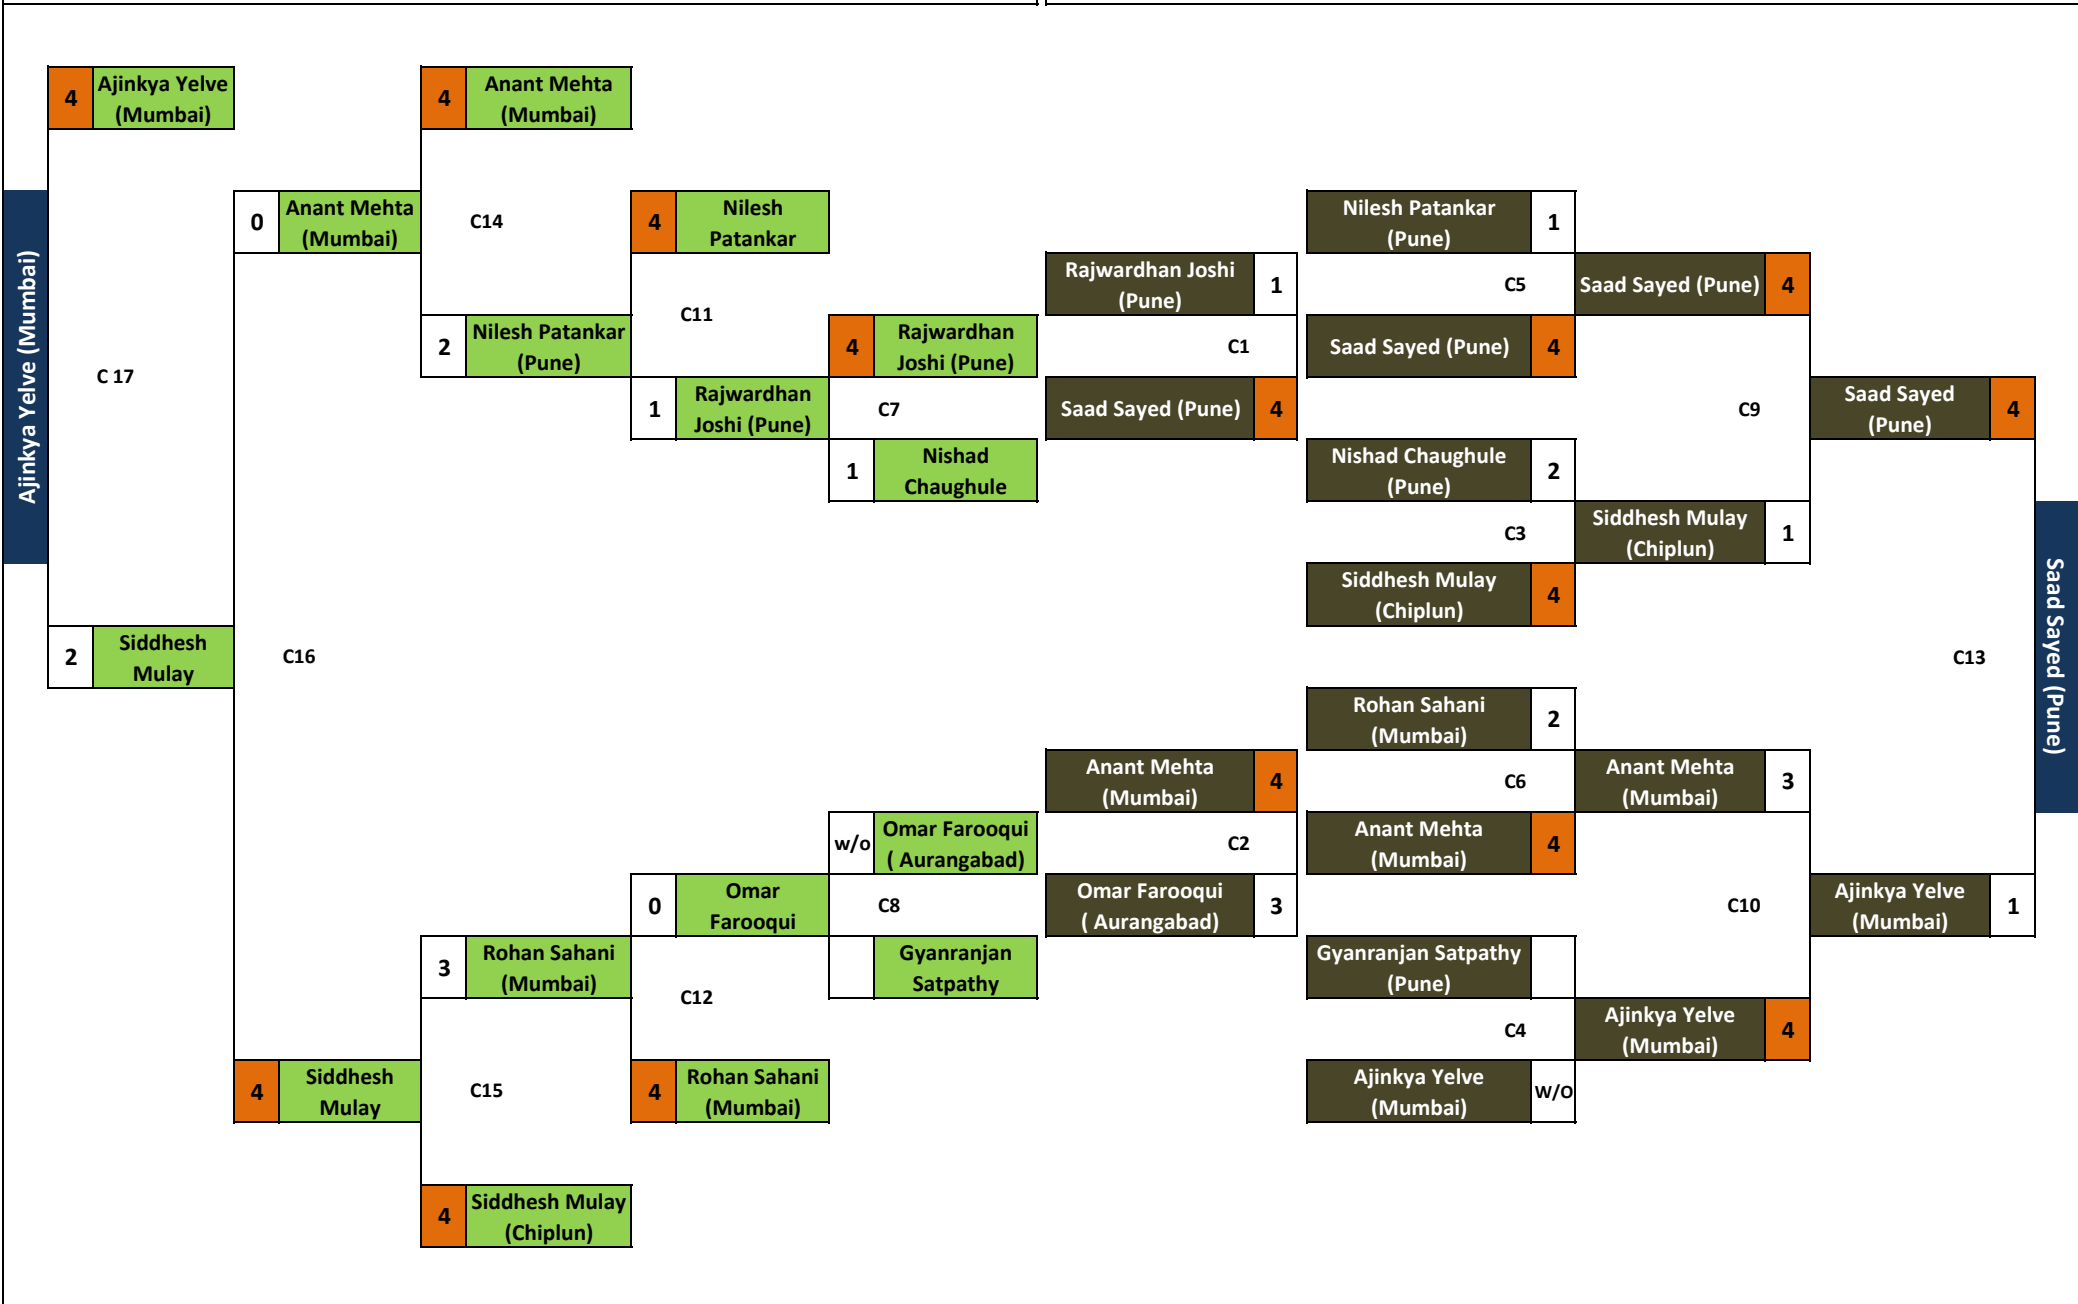

BSAM 6 RED SNOOKER STATE SELECTION 2019

VENUE : POONA CLUB

Format : Double Elimination Matches : Best of 7 Frames

GROUP A

LOSER BRACKET

WINNER BRACKET

BSAM 6 RED SNOOKER STATE SELECTION 2019

VENUE : POONB CLUB

Format : Double Elimination Matches : Best of 7 Frames

GROUP B

LOSER BRACKET

WINNER BRACKET

BSAM 6 RED SNOOKER STATE SELECTION 2019

VENUE : POONB CLUB

Format : Double Elimination Matches : Best of 7 Frames

GROUP C

LOSER BRACKET

WINNER BRACKET

BSAM 6 RED SNOOKER STATE SELECTION 2019

VENUE : POONB CLUB

Format : Double Elimination Matches : Best of 7 Frames

GROUP D

LOSER BRACKET

WINNER BRACKET