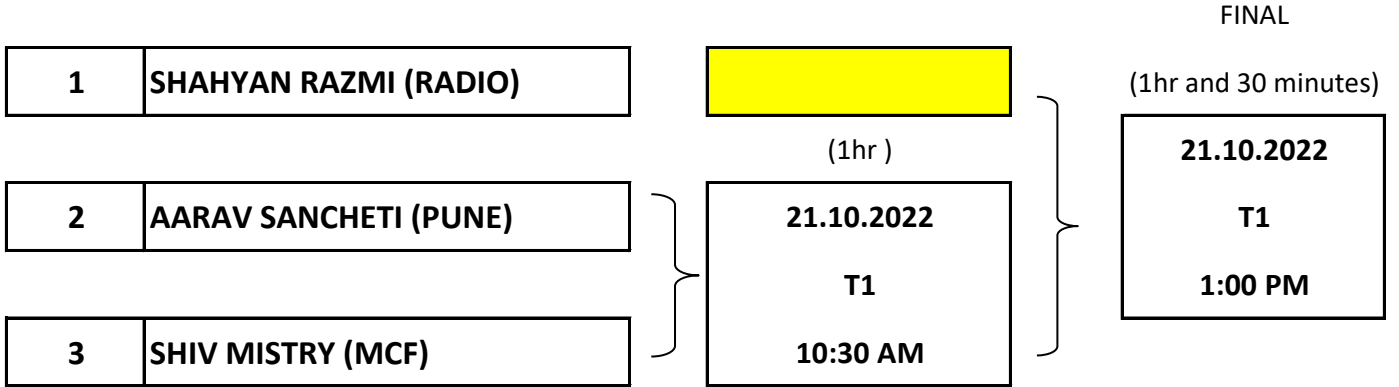

Greatwhite Presents
BSAM Senior Snooker State Selections 2022

SUB -JUNIOR BILLIARDS DRAW

SUB -JUNIOR SNOOKER DRAW