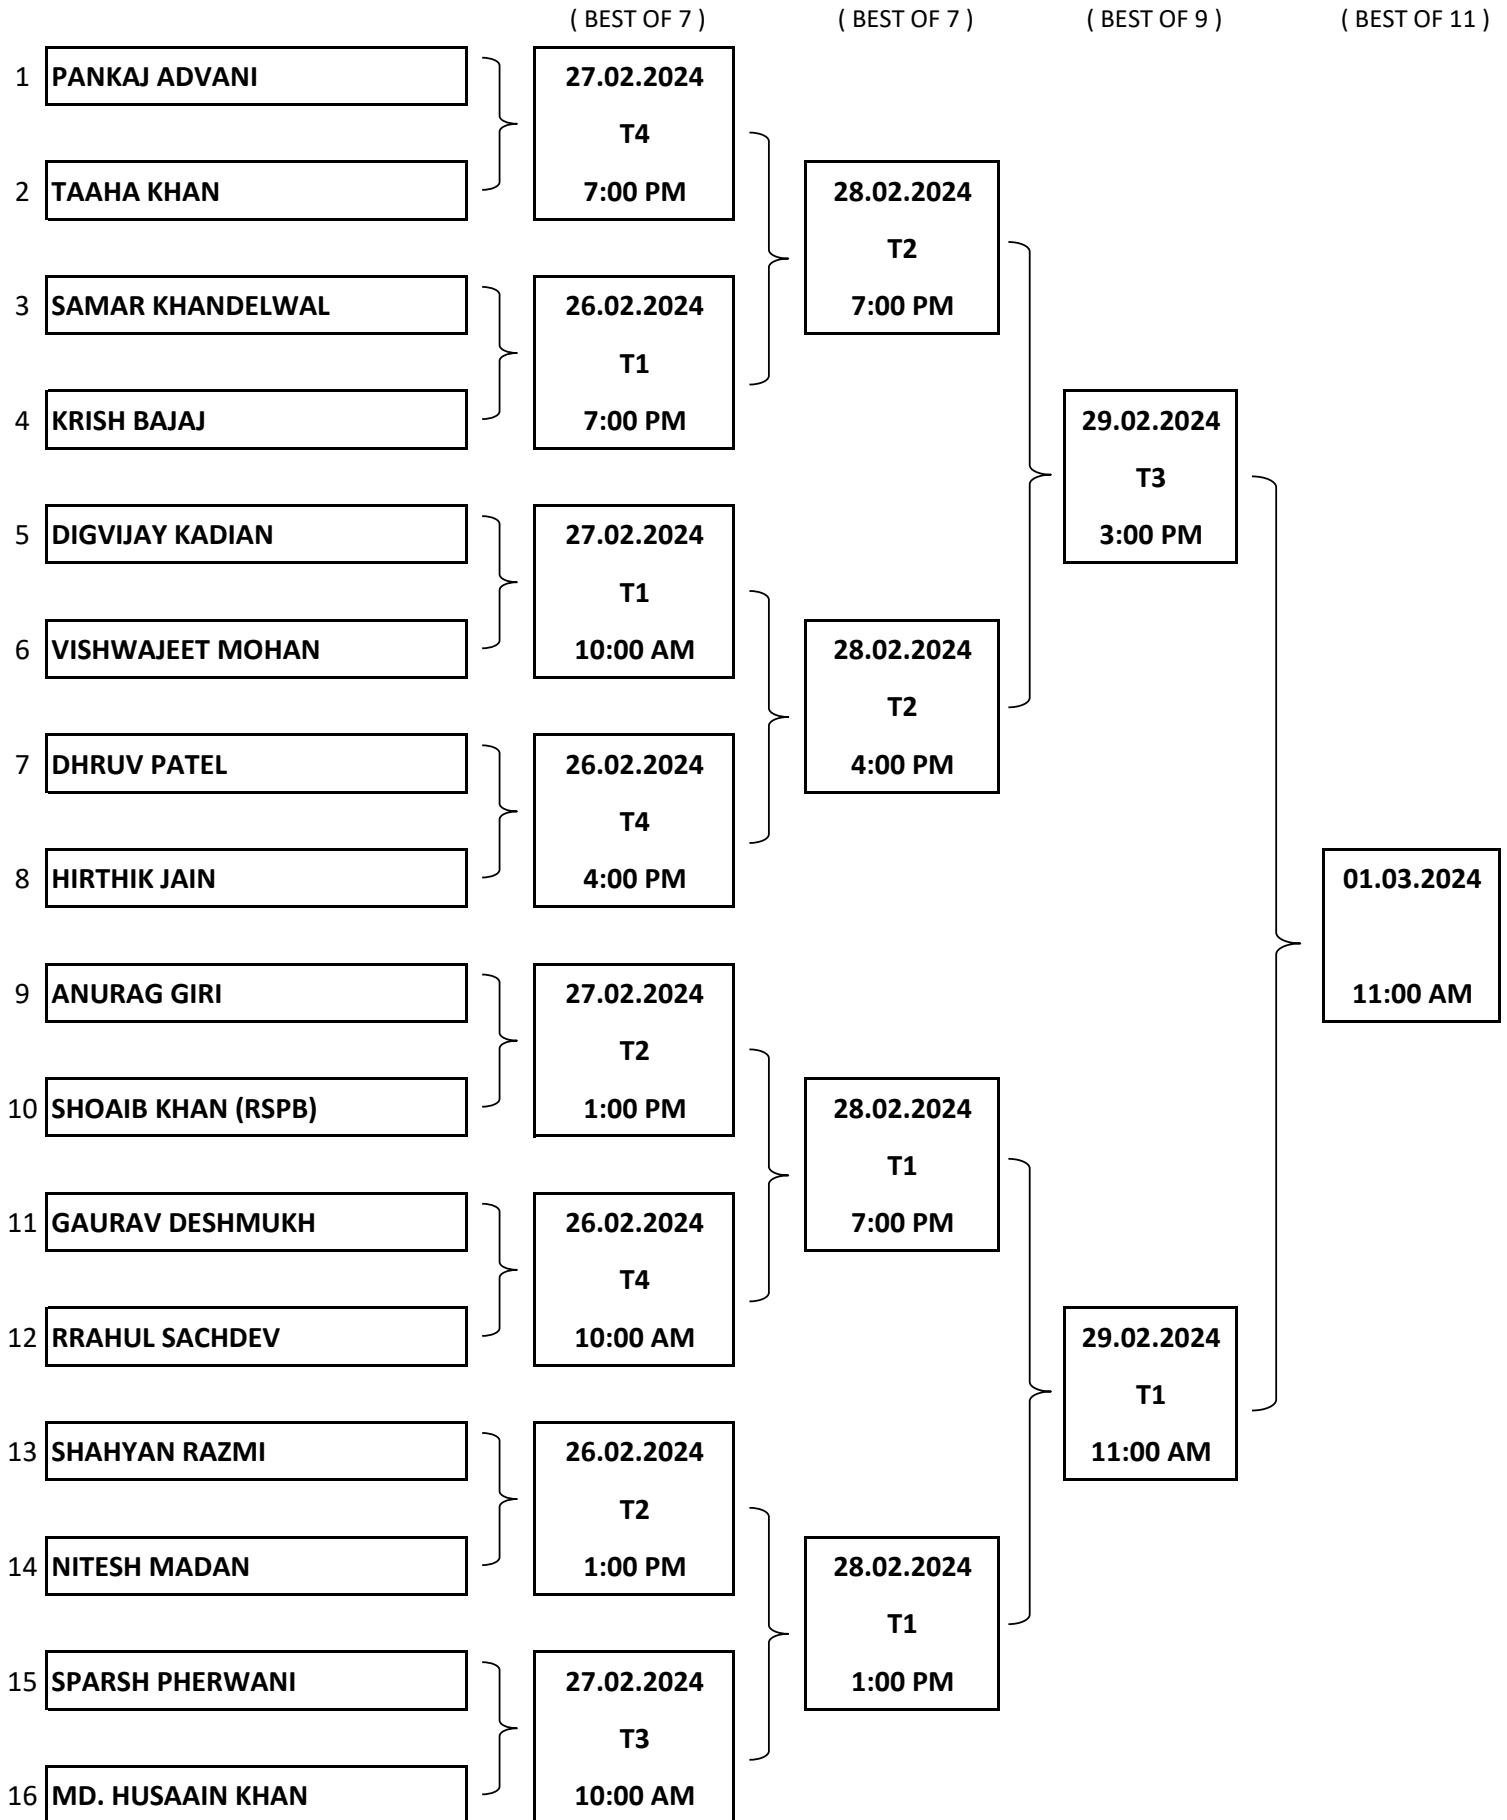

CCI SNOOKER CLASSIC 2024

MAIN DRAW

(BEST OF 11)

(BEST OF 13)

(BEST OF 15)

CCI SNOOKER CLASSIC 2024

MAIN DRAW

CCI SNOOKER CLASSIC 2024

MAIN DRAW

CCI SNOOKER CLASSIC 2024

MAIN DRAW

CCI SNOOKER CLASSIC 2024

MAIN DRAW