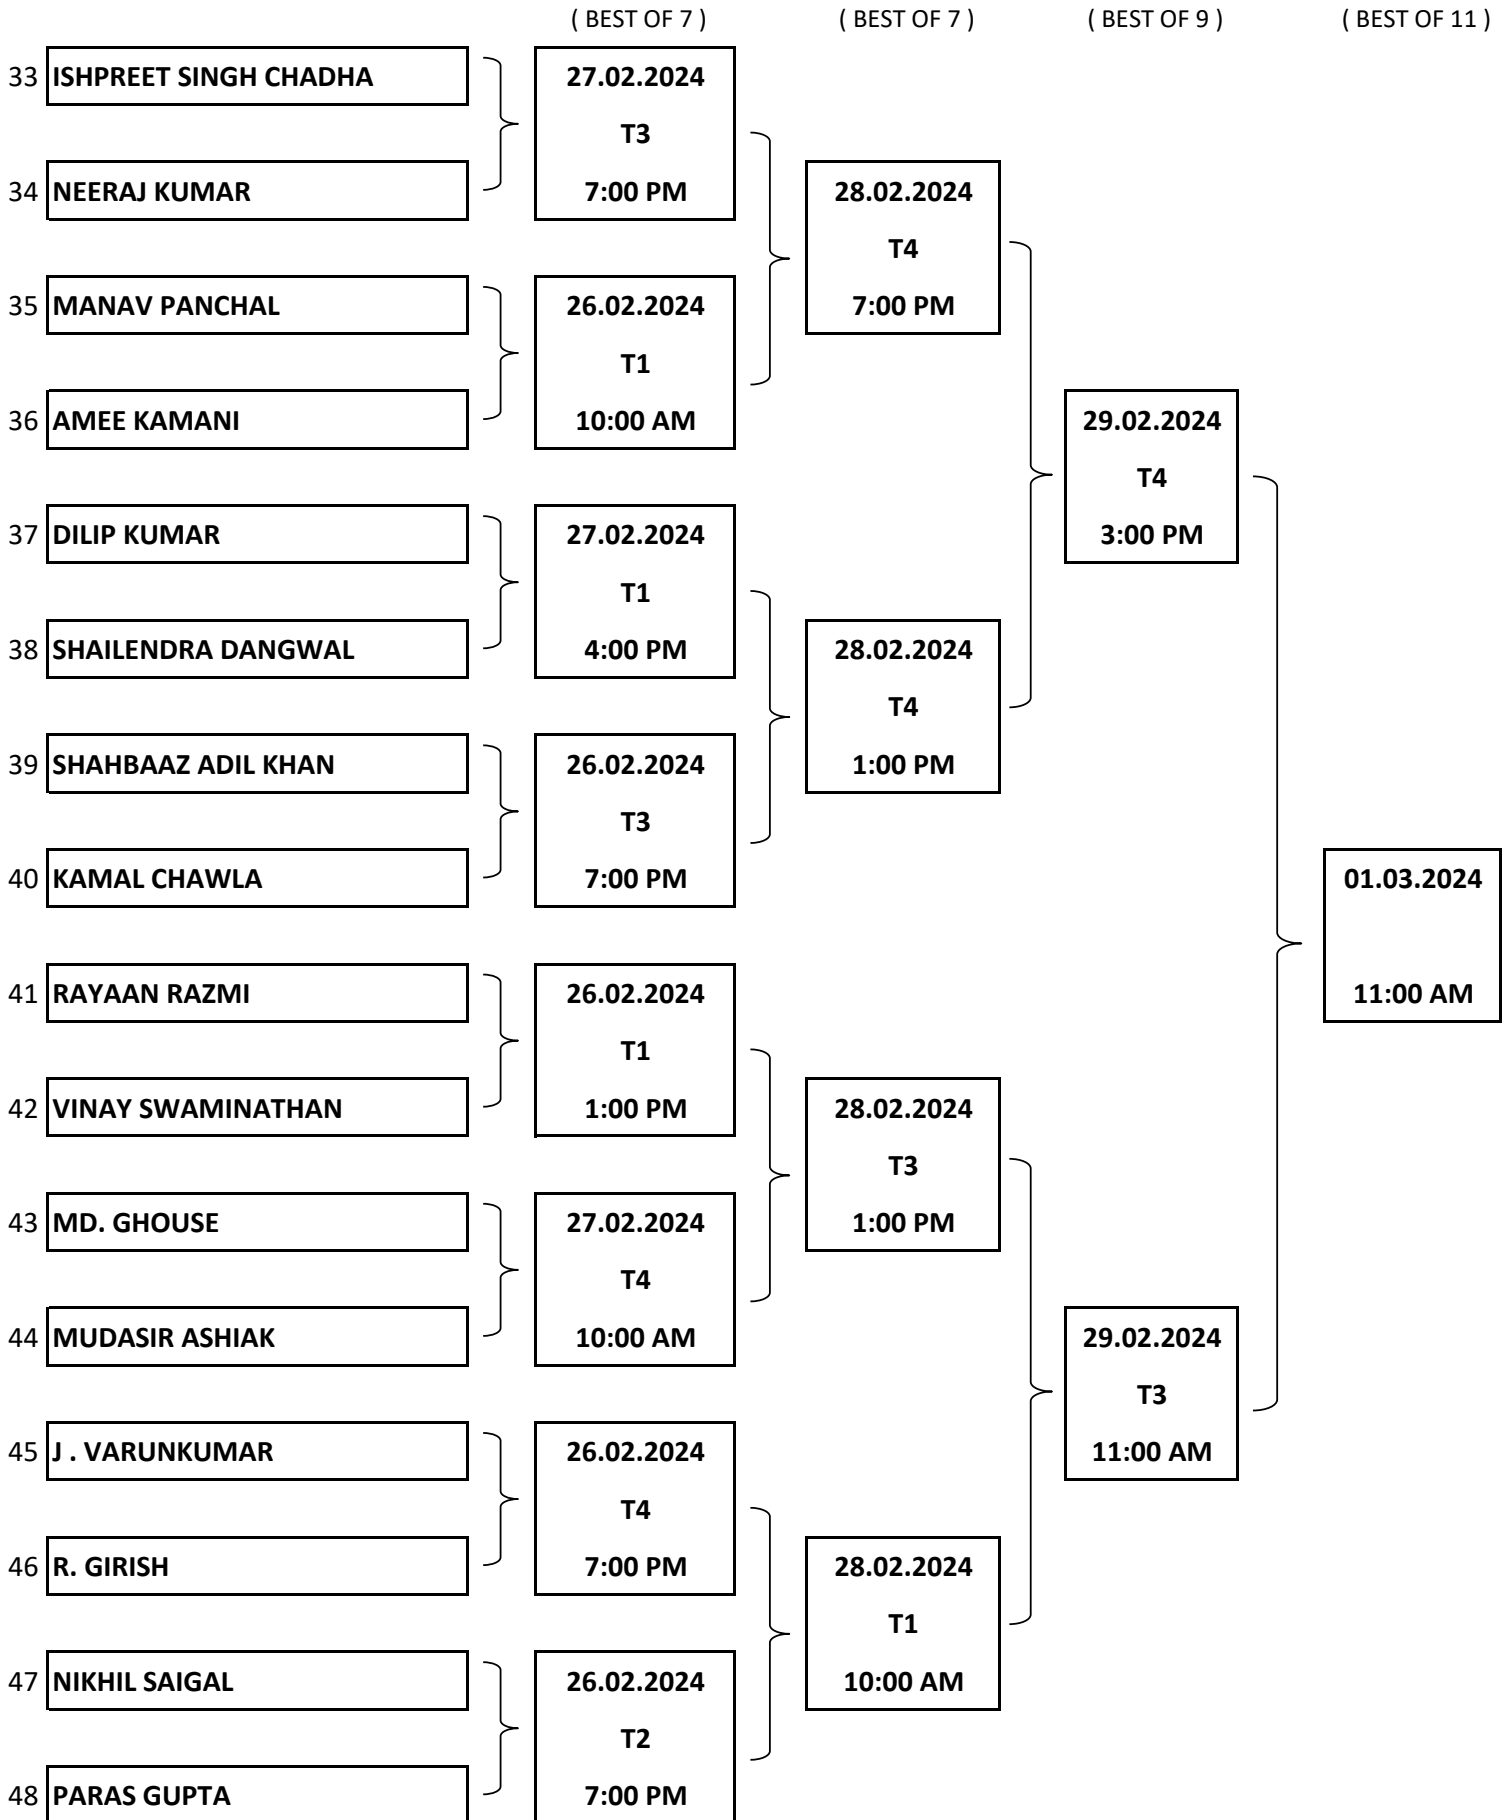

CCI SNOOKER CLASSIC 2024

MAIN DRAW

(BEST OF 11)

(BEST OF 13)

(BEST OF 15)

CCI SNOOKER CLASSIC 2024

MAIN DRAW

CCI SNOOKER CLASSIC 2024

MAIN DRAW

CCI SNOOKER CLASSIC 2024

MAIN DRAW

CCI SNOOKER CLASSIC 2024

MAIN DRAW