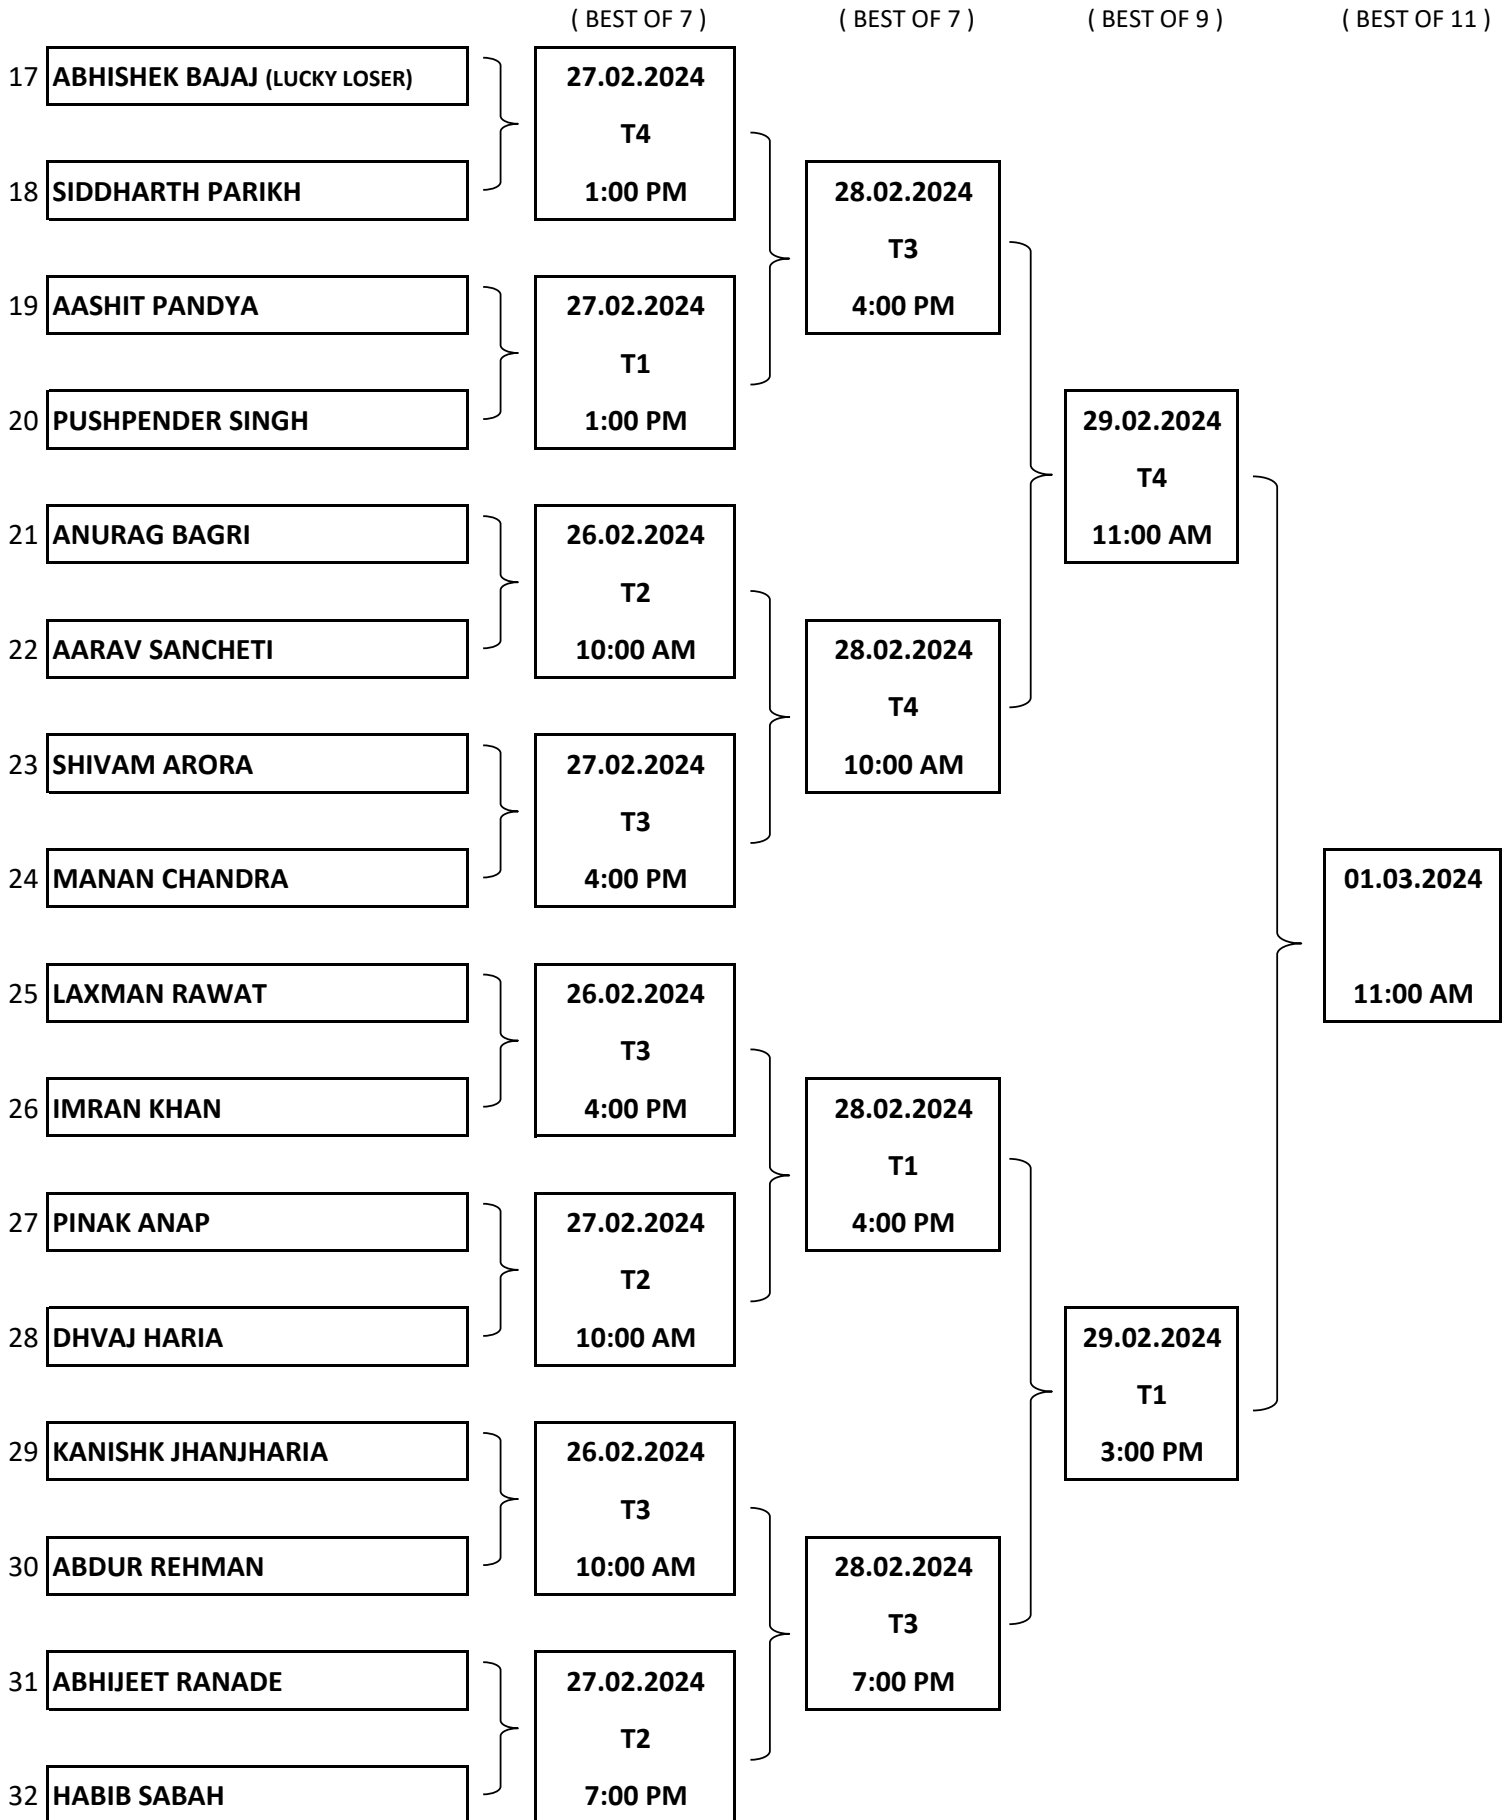

CCI SNOOKER CLASSIC 2024

MAIN DRAW

(BEST OF 11)

(BEST OF 13)

(BEST OF 15)

CCI SNOOKER CLASSIC 2024

MAIN DRAW

CCI SNOOKER CLASSIC 2024

MAIN DRAW

CCI SNOOKER CLASSIC 2024

MAIN DRAW

CCI SNOOKER CLASSIC 2024

MAIN DRAW