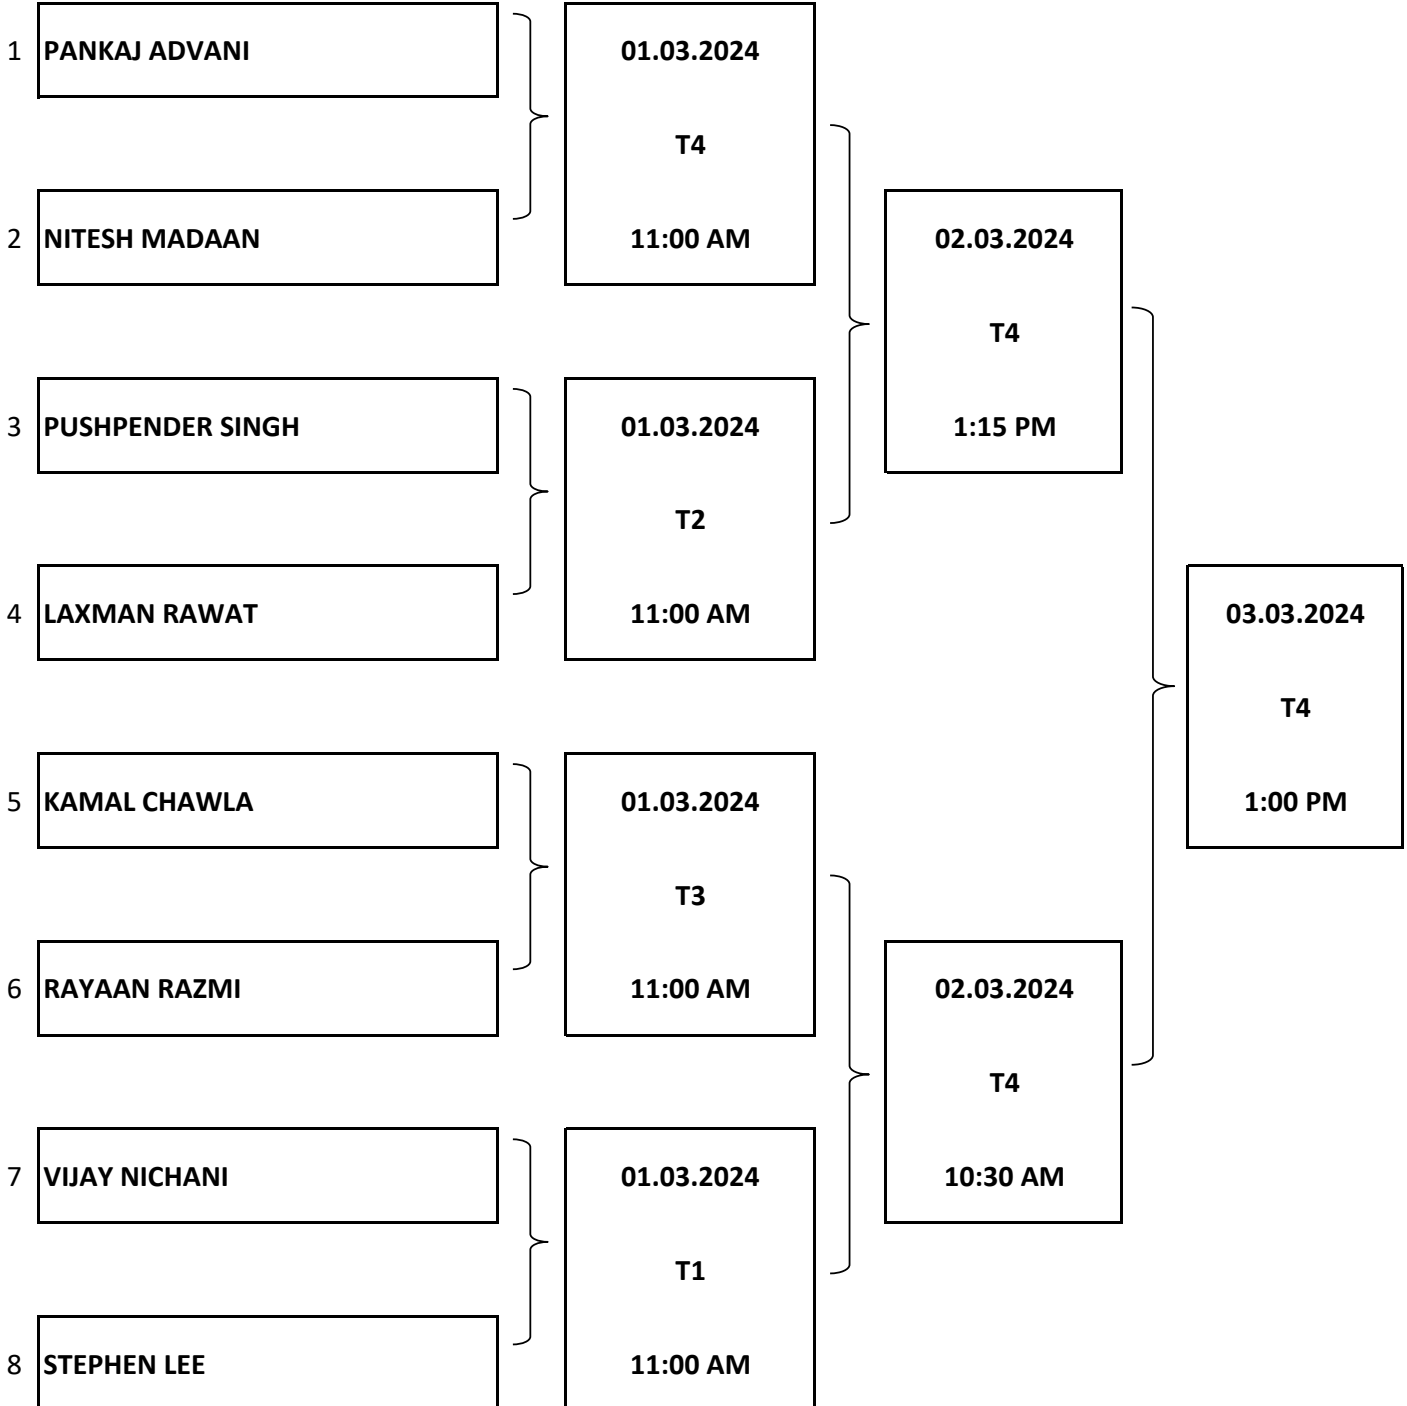

CCI SNOOKER CLASSIC 2024

MAIN DRAW

(BEST OF 11)

(BEST OF 13)

(BEST OF 15)

CCI SNOOKER CLASSIC 2024

MAIN DRAW

CCI SNOOKER CLASSIC 2024

MAIN DRAW

CCI SNOOKER CLASSIC 2024

MAIN DRAW

CCI SNOOKER CLASSIC 2024

MAIN DRAW