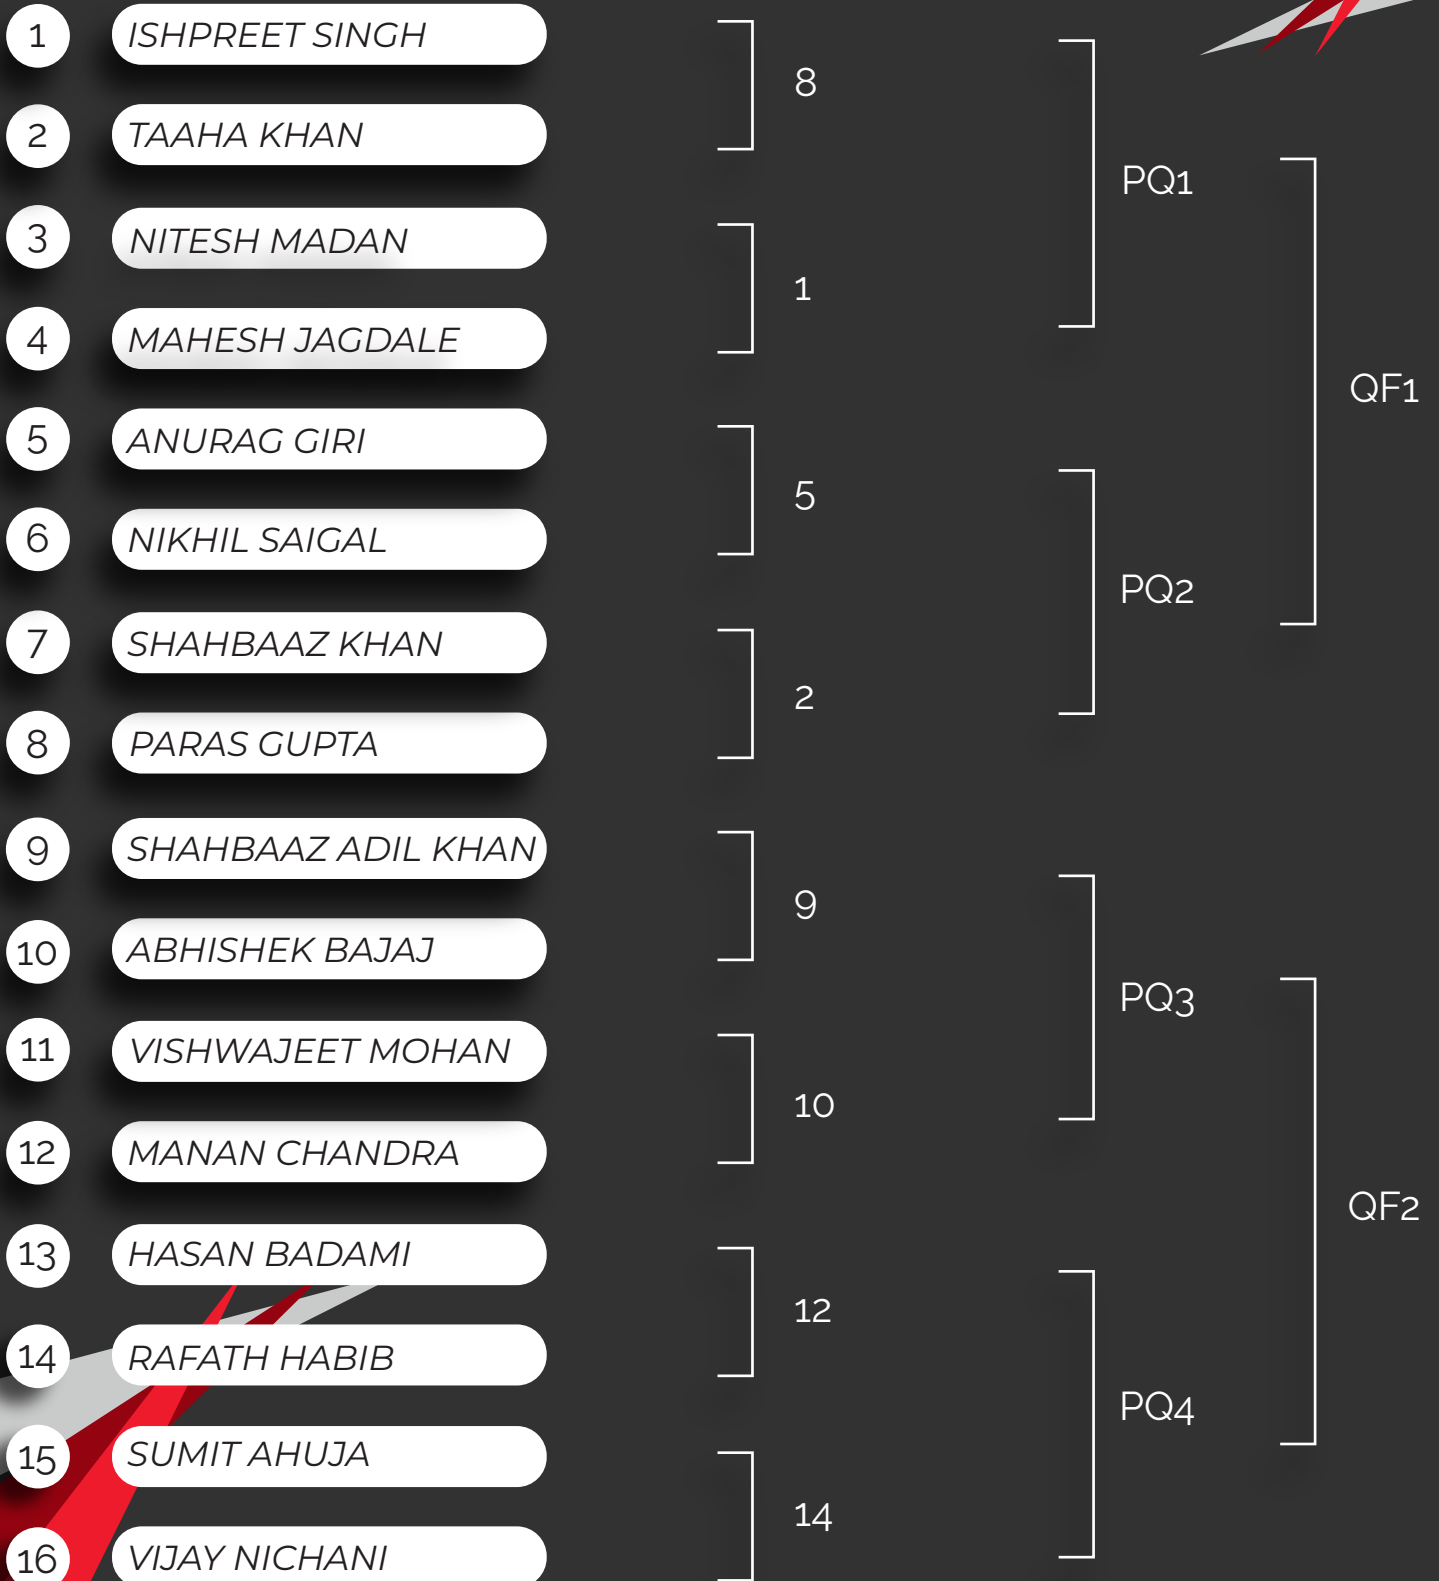

YASIN MERCHANT CLASSIC

UNDER THE AEGIS OF BILLIARDS AND SNOOKER ASSOCIATION OF MAHARASHTRA

GROUP A

YASIN MERCHANT CLASSIC

UNDER THE AEGIS OF BILLIARDS AND SNOOKER ASSOCIATION OF MAHARASHTRA

GROUP A

- 1 KAMAL CHAWLA
- 2 PIYUSH KUSHWAHAT
- 3 DHRUV SITWALA
- 4 SUMER MAGO
- 5 SOURAV KOTHARI
- 6 SHAYAAN RAZMI
- 7 ANAND RAGHUVANSHI
- 8 SHIVAM ARORA
- 9 DHVAJ HARIA
- 10 CHERAG R
- 11 AJINKYA YELVE
- 12 SPARSH PHERWANI
- 13 RAYAN RAZMI
- 14 RUPESH SHAH
- 15 MARZDI K
- 16 BRIJESH DAMANI

YASIN MERCHANT CLASSIC

UNDER THE AEGIS OF BILLIARDS AND SNOOKER ASSOCIATION OF MAHARASHTRA

DRAWS & FIXTURES

03.03.22	T1	T2	T3	T4
10AM	1		2	3
1PM	4	5	6	7
4PM	8	9	10	11
630PM	12	13	14	15

04.03.22	T1	T2	T3	T4
10AM	17	PQ1	PQ2	PQ3
1PM	PQ4	PQ5	PQ6	PQ7
	PQ8			
6PM	QF1	QF2	QF3	QF4