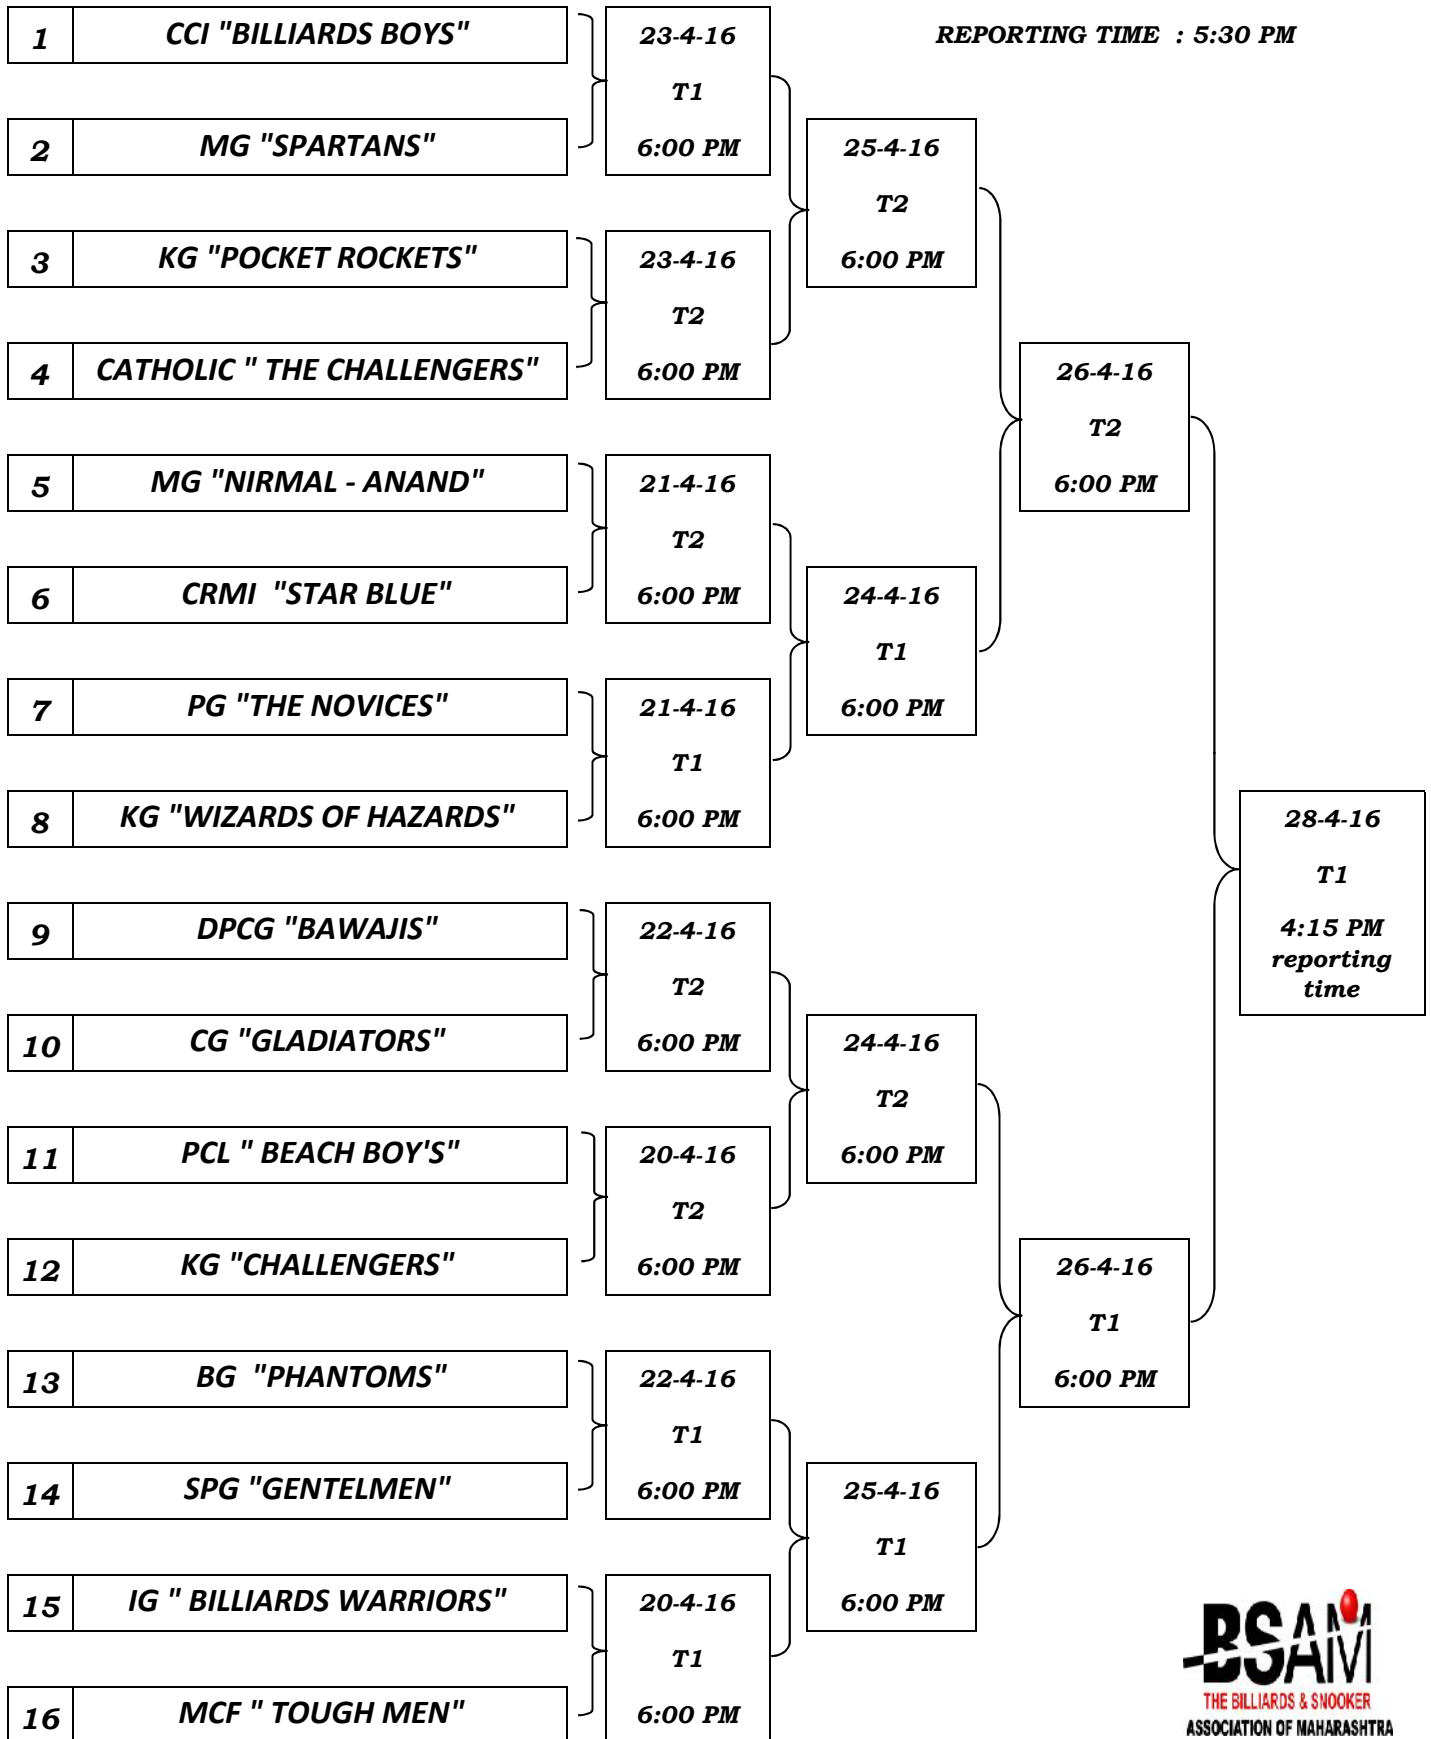

THE ZARINE & YAZDI DARUVALA CHARITABLE TRUST

ORGANIZED BY BILLIARDS & SNOOKER ASSOCIATION OF MAHARASHTRA

MUMBAI BILLIARDS LEAGUE 2016 KNOCK - OUT DRAW

ORGANIZED BY BILLIARDS & SNOOKER ASSOCIATION OF MAHARASHTRA