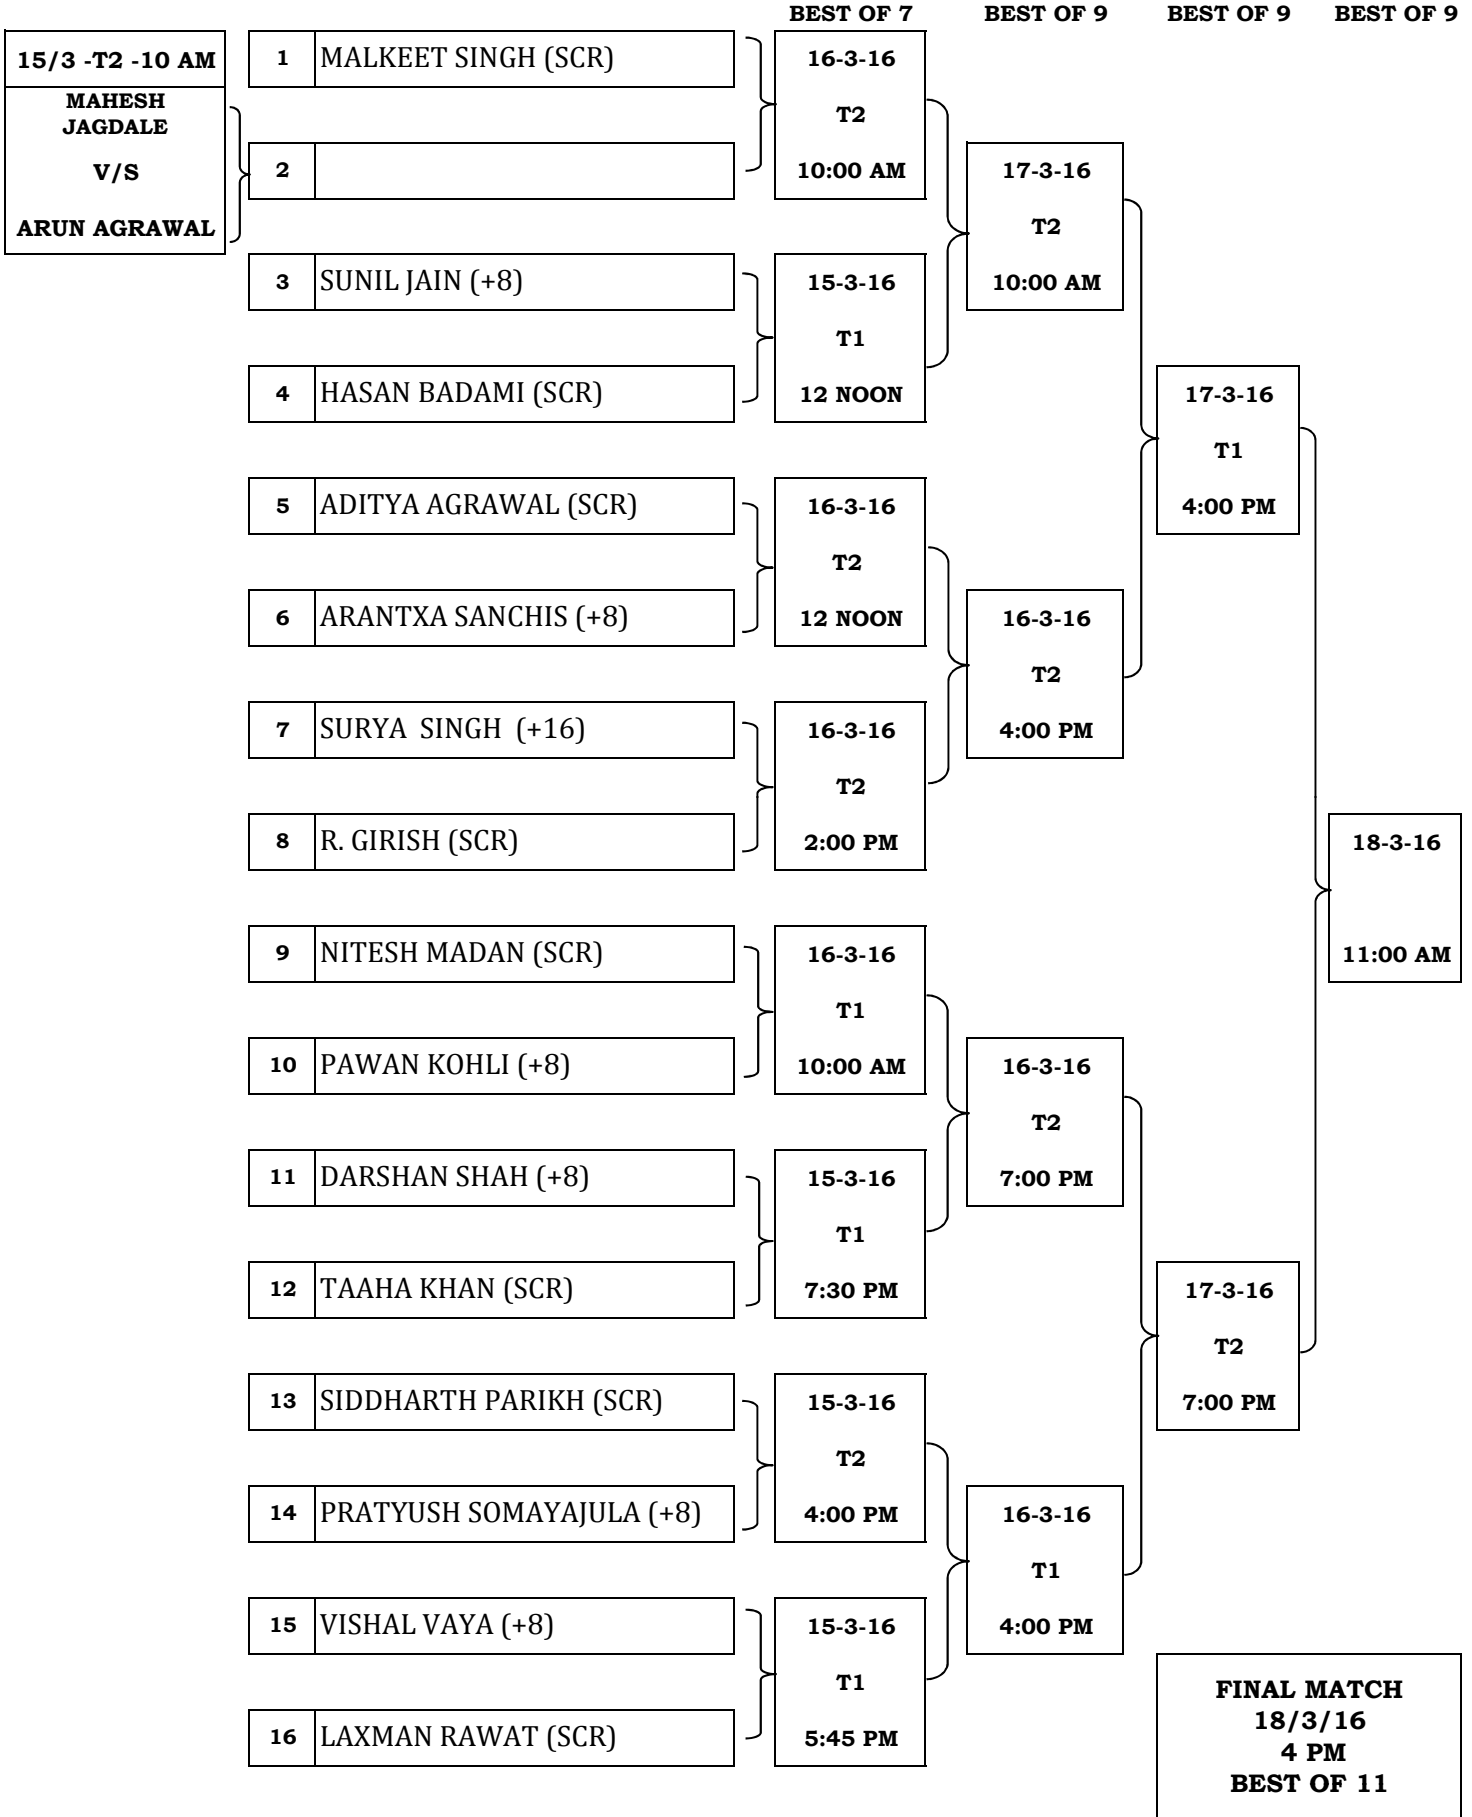

III PHASE KNOCK - OUT DRAW

III PHASE KNOCK - OUT DRAW