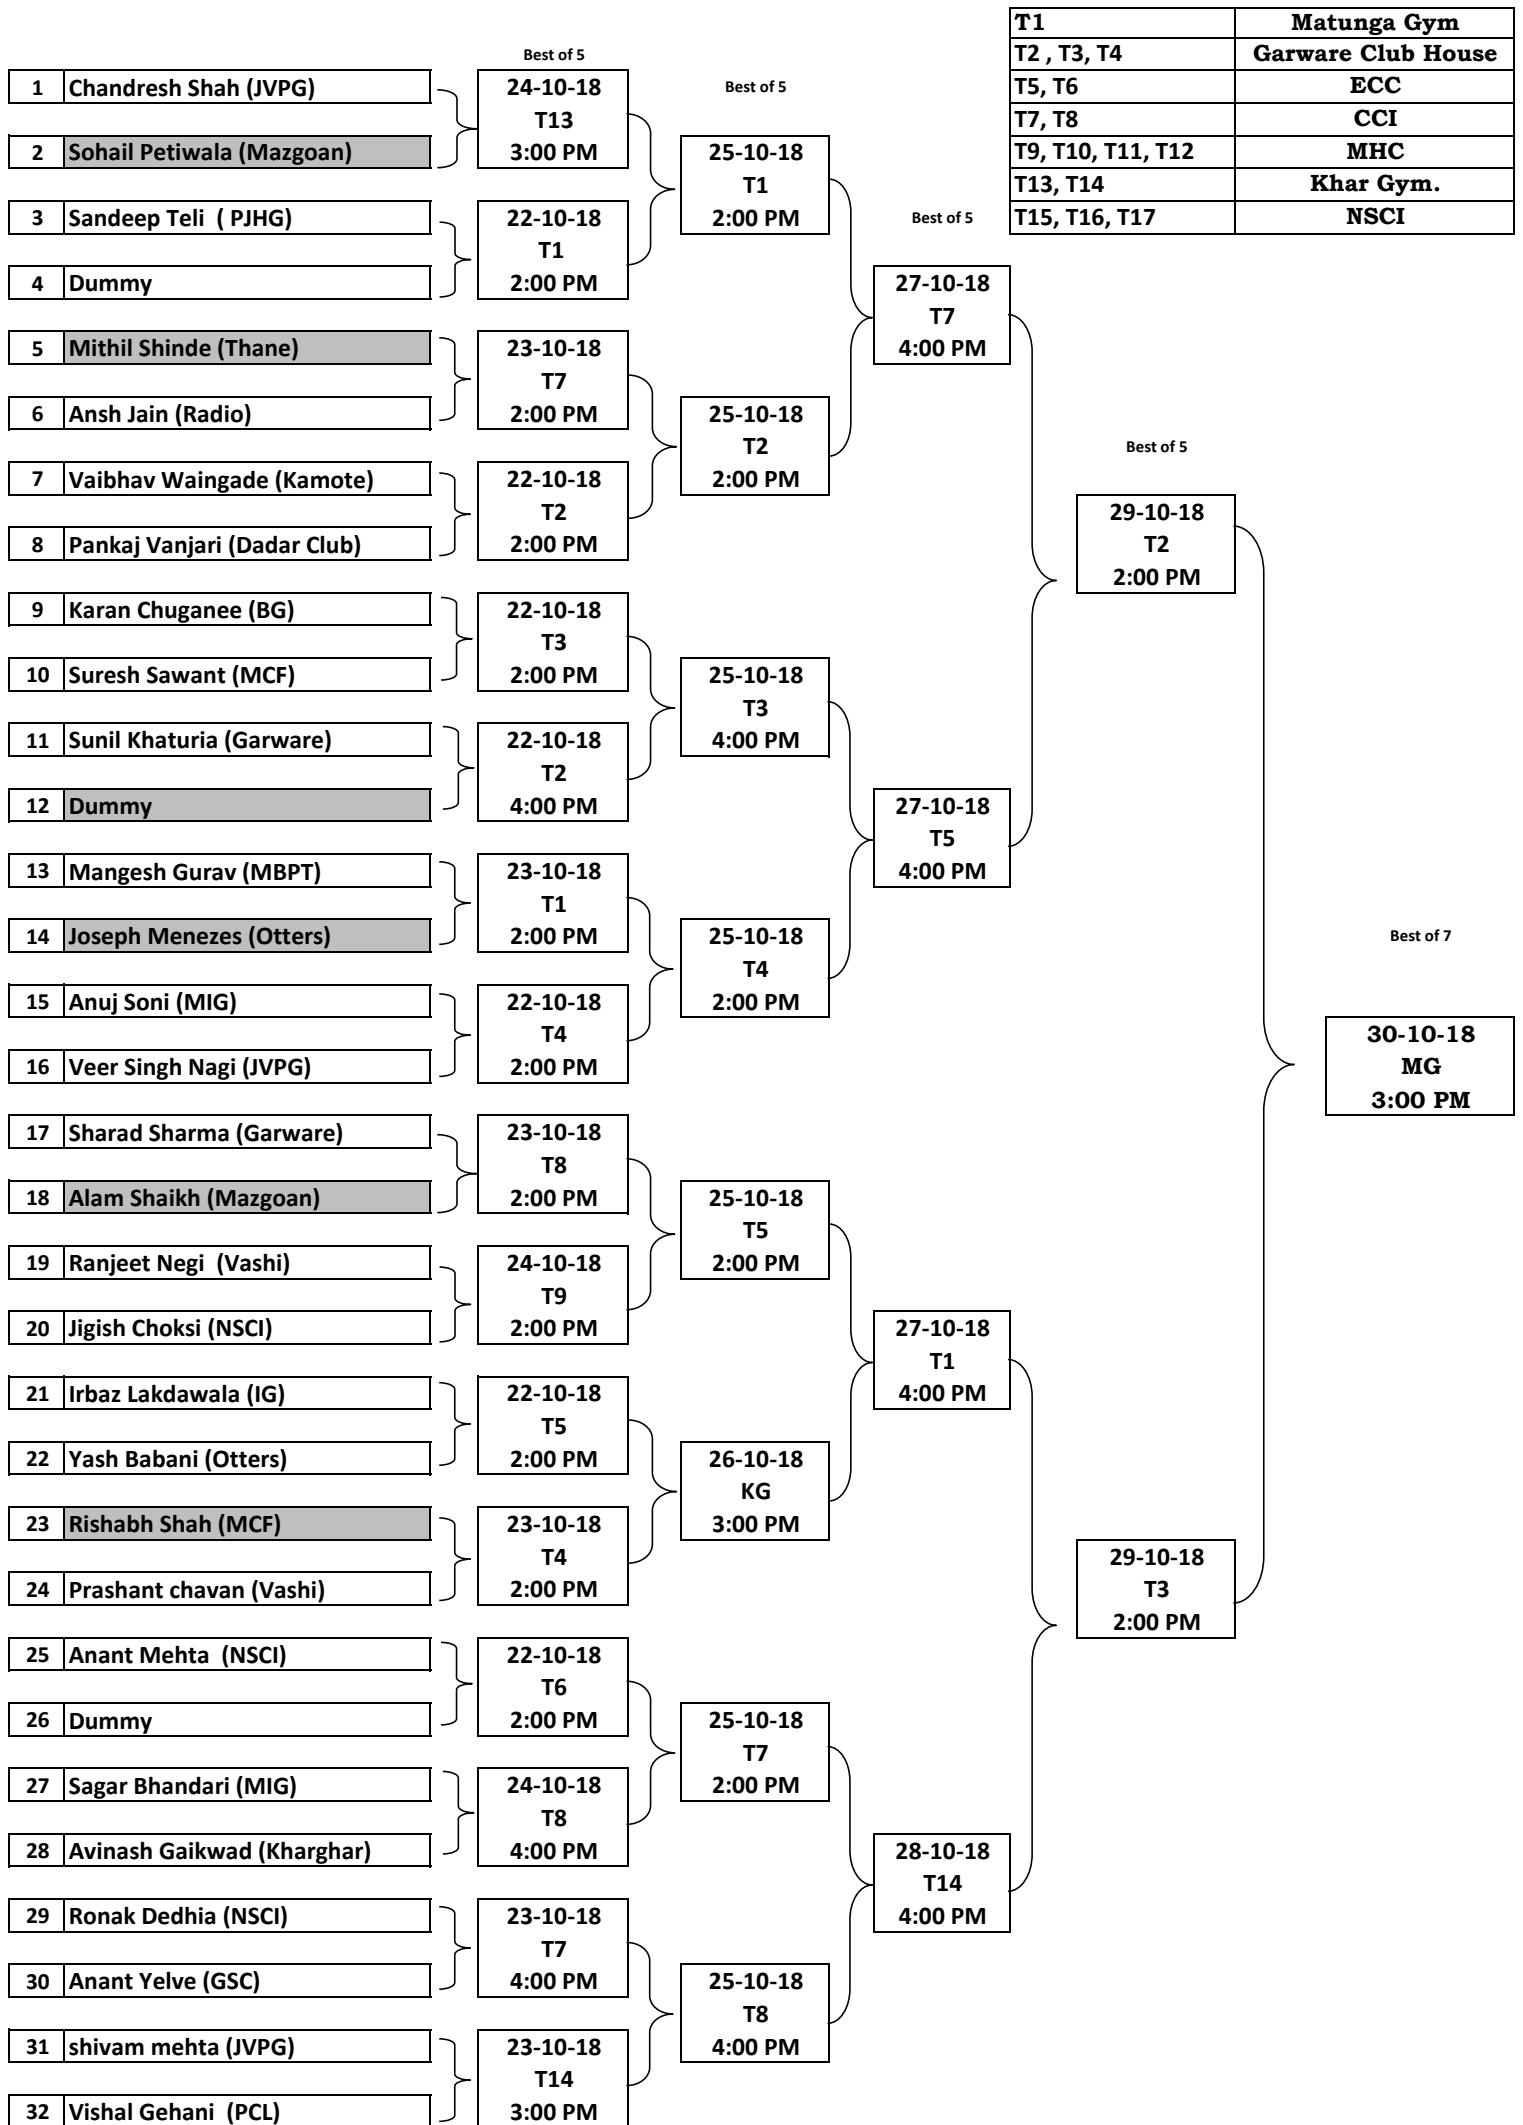

' BSAM GRASSROOT SNOOKER CHALLENGE 2018 '

'BSAM GRASSROOT SNOOKER CHALLENGE 2018'

'BSAM GRASSROOT SNOOKER CHALLENGE 2018'

'BSAM GRASSROOT SNOOKER CHALLENGE 2018'

T1	Matunga Gym
T2, T3, T4	Garware Club House
T5, T6	ECC
T7, T8	CCI
T9, T10, T11, T12	MHC
T13, T14	Khar Gym.
T15, T16, T17	NSCI

'BSAM GRASSROOT SNOOKER CHALLENGE 2018'