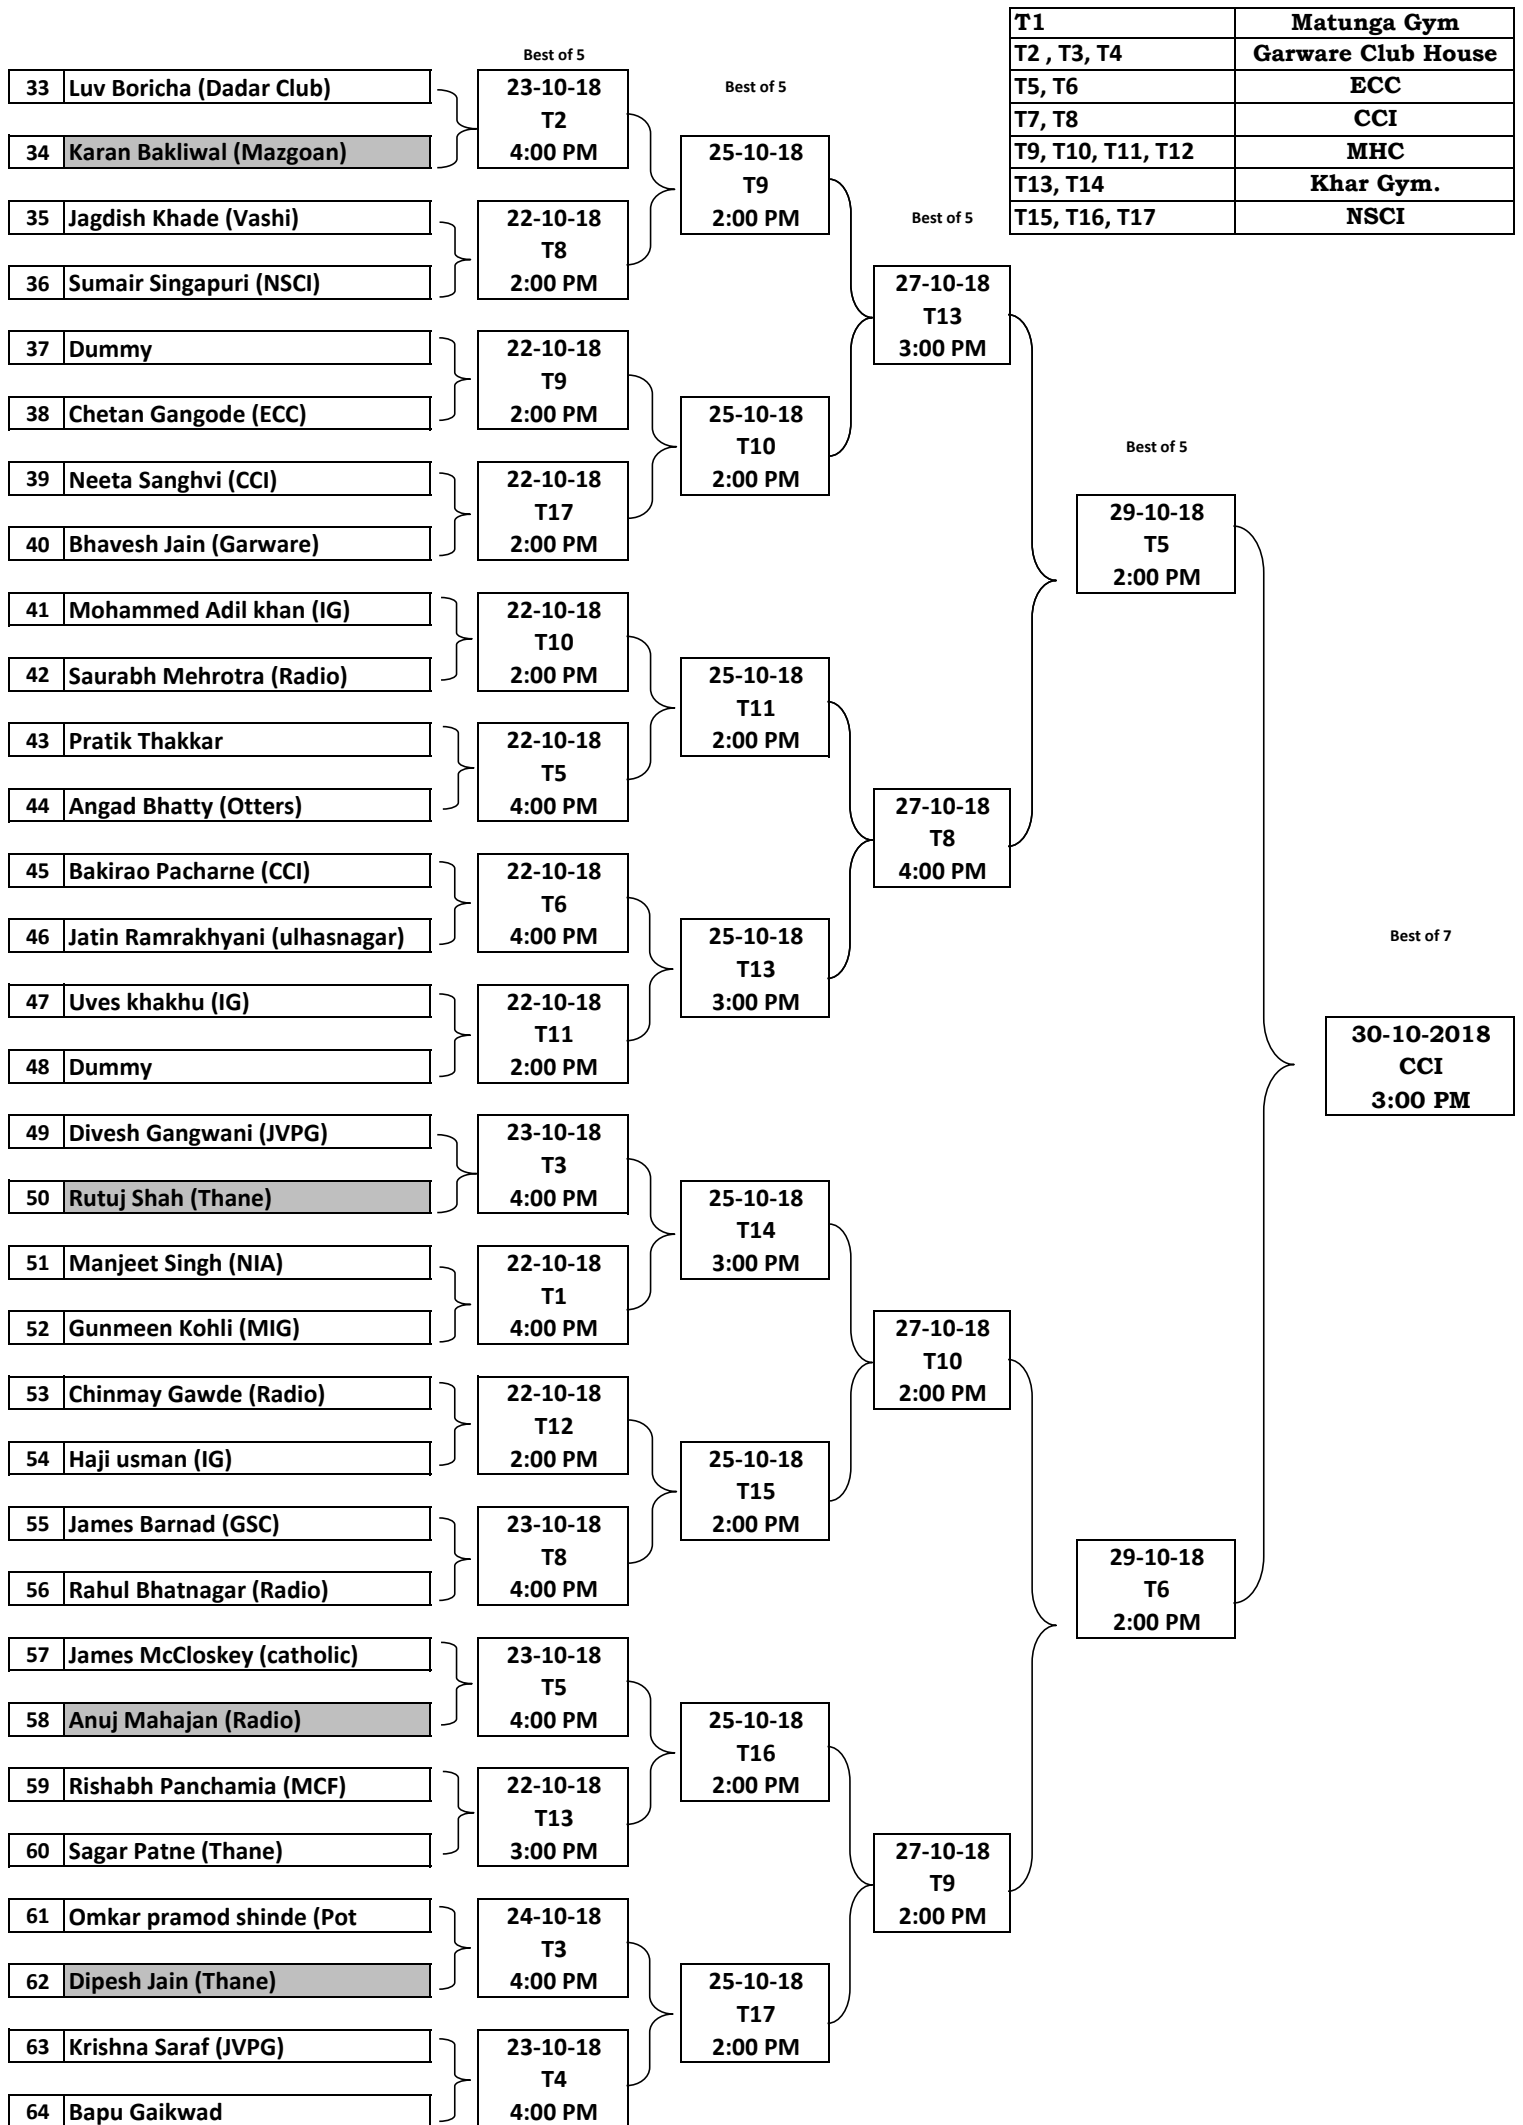

' BSAM GRASSROOT SNOOKER CHALLENGE 2018 '

'BSAM GRASSROOT SNOOKER CHALLENGE 2018'

'BSAM GRASSROOT SNOOKER CHALLENGE 2018'

'BSAM GRASSROOT SNOOKER CHALLENGE 2018'

T1	Matunga Gym
T2, T3, T4	Garware Club House
T5, T6	ECC
T7, T8	CCI
T9, T10, T11, T12	MHC
T13, T14	Khar Gym.
T15, T16, T17	NSCI

'BSAM GRASSROOT SNOOKER CHALLENGE 2018'