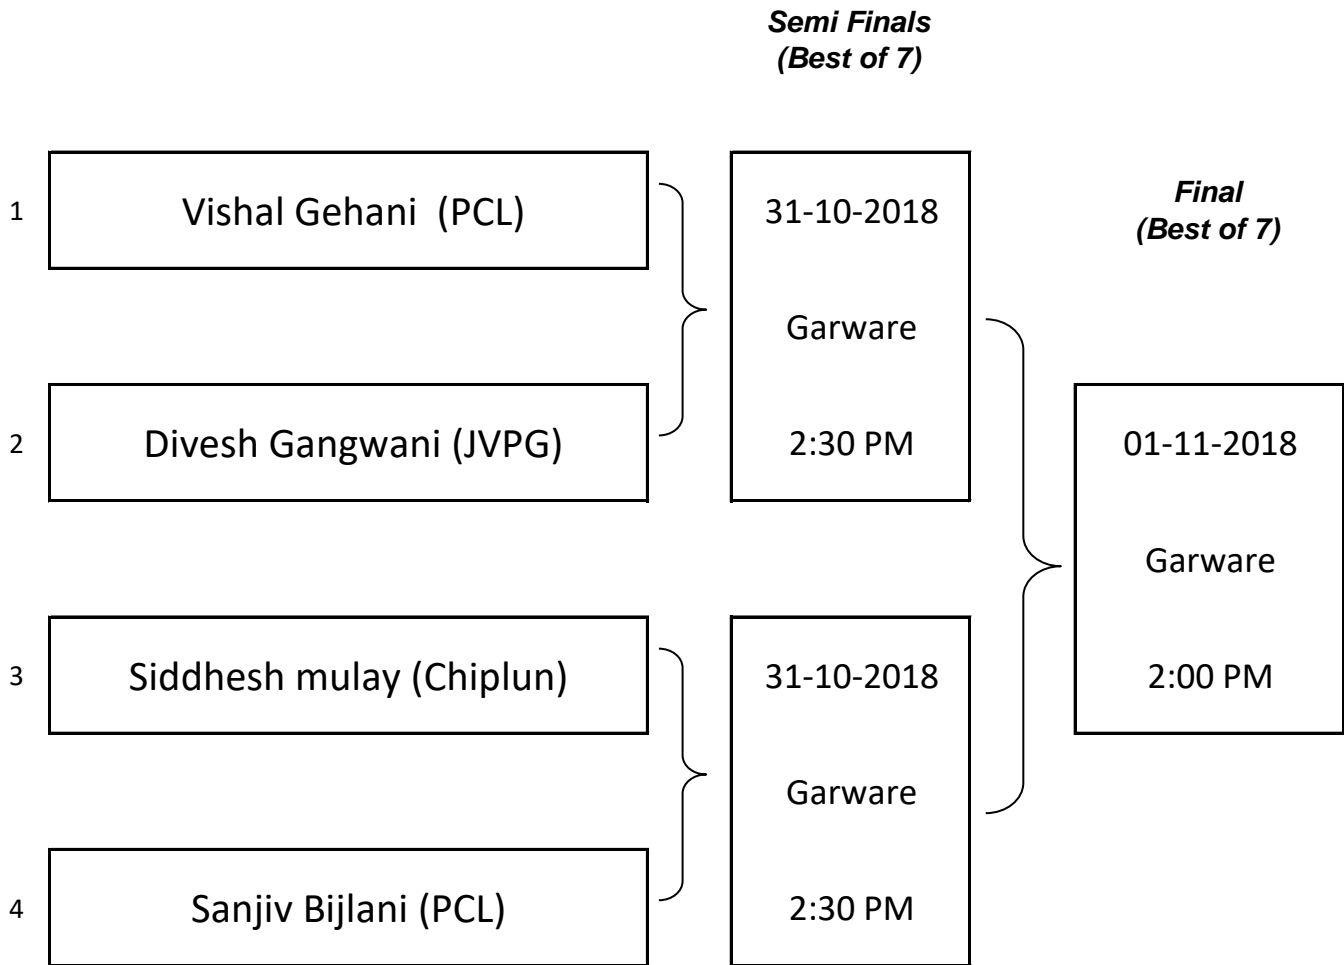

' BSAM GRASSROOT SNOOKER CHALLENGE 2018 '

'BSAM GRASSROOT SNOOKER CHALLENGE 2018'

'BSAM GRASSROOT SNOOKER CHALLENGE 2018'

'BSAM GRASSROOT SNOOKER CHALLENGE 2018'

T1	Matunga Gym
T2, T3, T4	Garware Club House
T5, T6	ECC
T7, T8	CCI
T9, T10, T11, T12	MHC
T13, T14	Khar Gym.
T15, T16, T17	NSCI

'BSAM GRASSROOT SNOOKER CHALLENGE 2018'