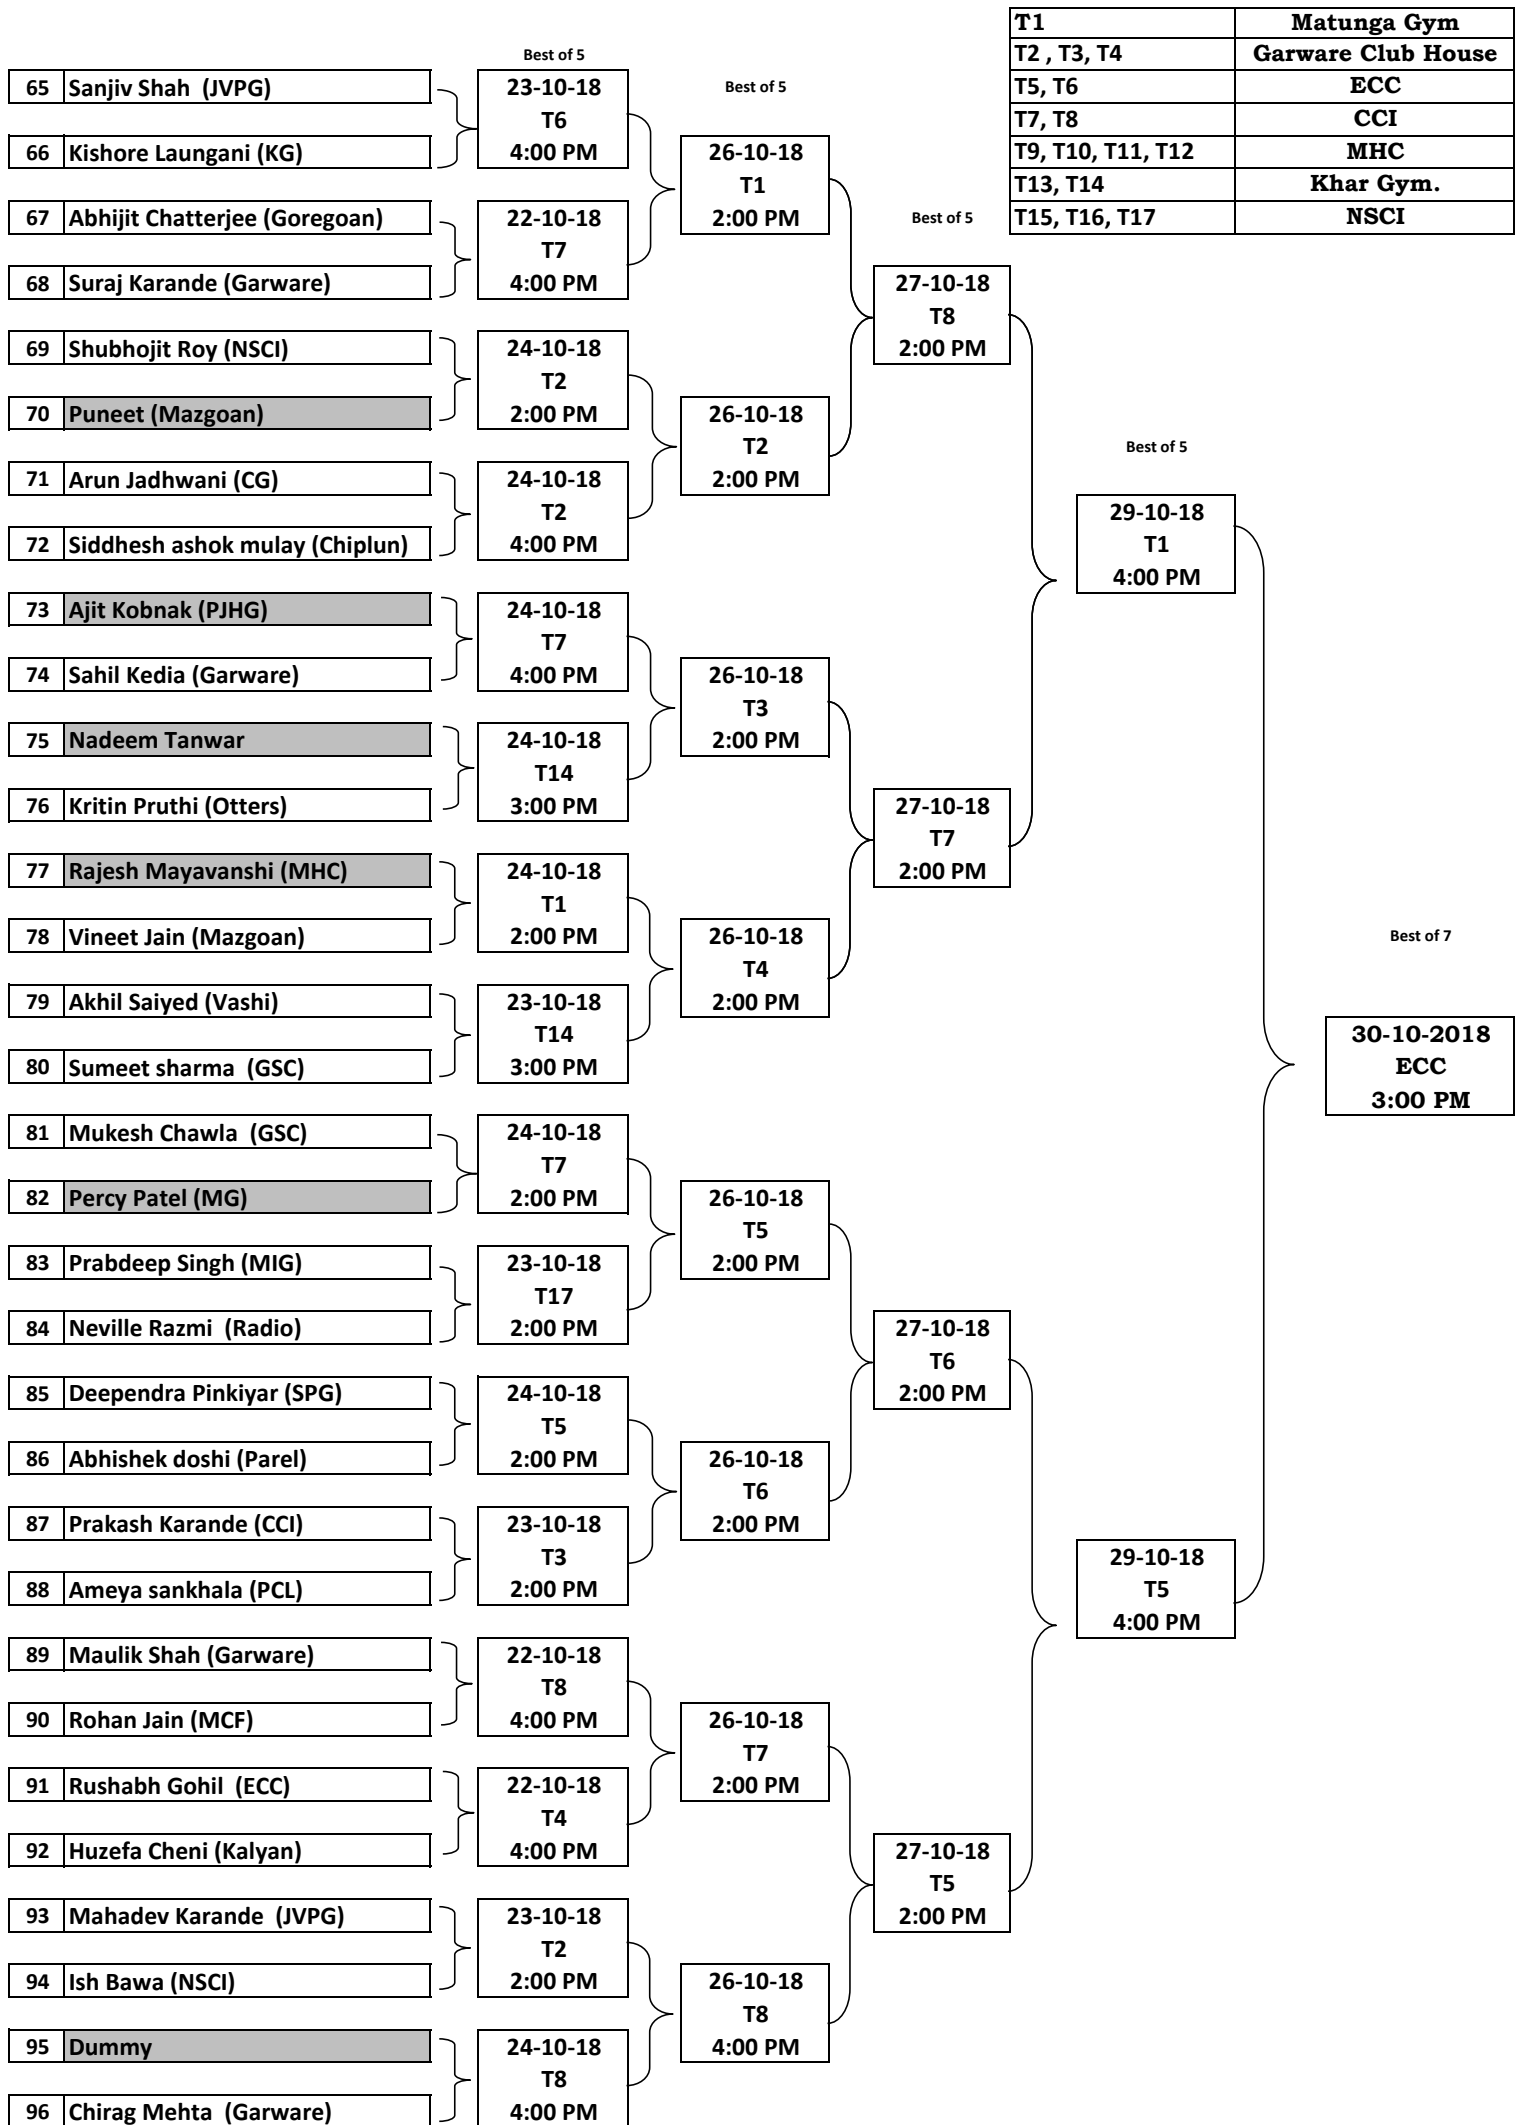

' BSAM GRASSROOT SNOOKER CHALLENGE 2018 '

'BSAM GRASSROOT SNOOKER CHALLENGE 2018'

'BSAM GRASSROOT SNOOKER CHALLENGE 2018'

'BSAM GRASSROOT SNOOKER CHALLENGE 2018'

T1	Matunga Gym
T2, T3, T4	Garware Club House
T5, T6	ECC
T7, T8	CCI
T9, T10, T11, T12	MHC
T13, T14	Khar Gym.
T15, T16, T17	NSCI

'BSAM GRASSROOT SNOOKER CHALLENGE 2018'