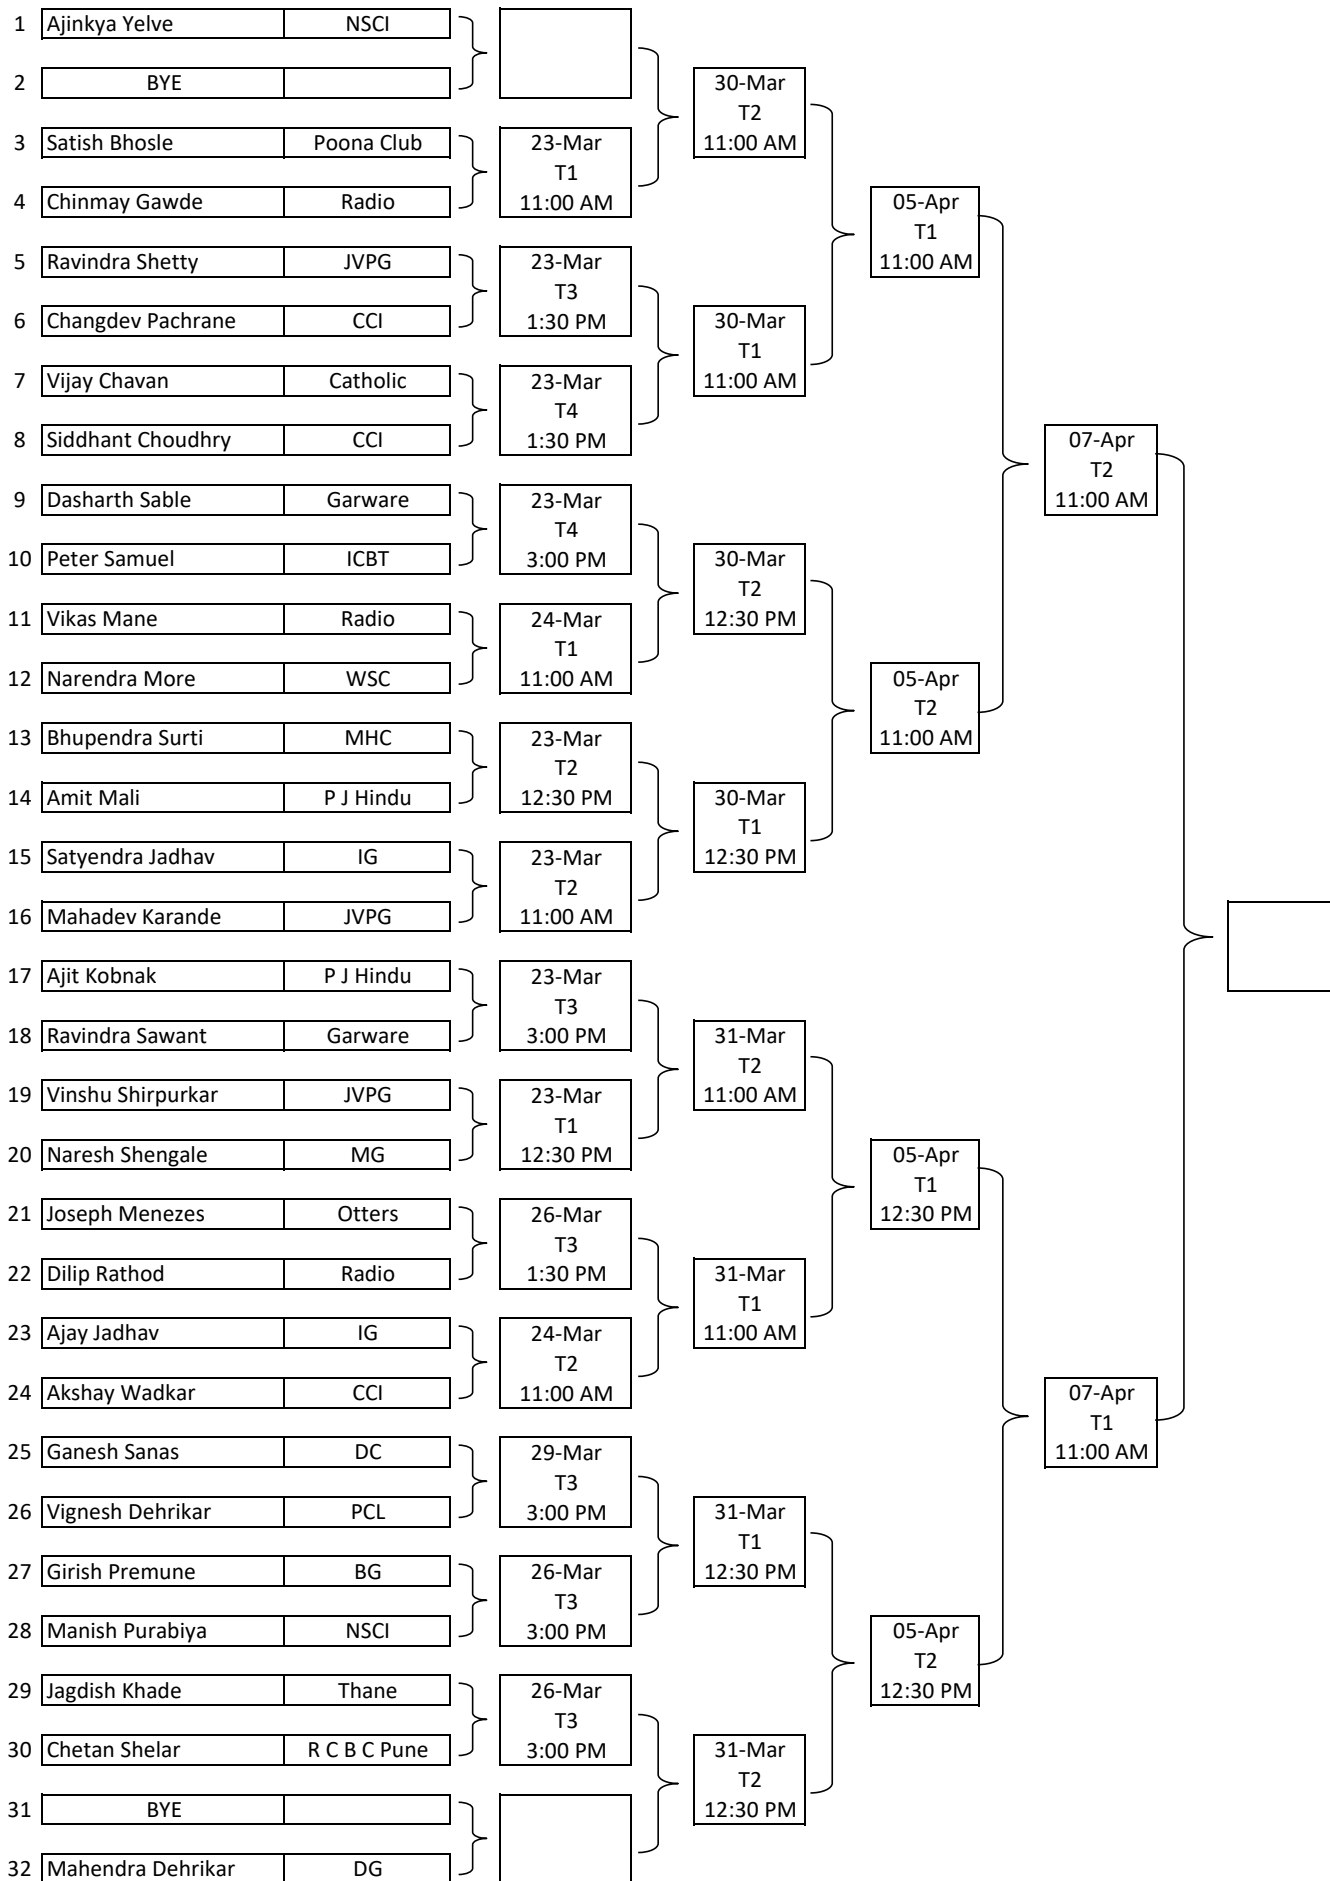

PRO SNOOKER CLASSIC TOURNAMENT – 2018 FOR MARKERS

VENUE : (T1 & T2 : PIHG) & (T3 & T4 GARWARE CLUB)

PRO SNOOKER CLASSIC TOURNAMENT – 2018 FOR MARKERS

VENUE : (T1 & T2 : PIHG) & (T3 & T4 GARWARE CLUB)

PRO SNOOKER CLASSIC TOURNAMENT – 2018 FOR MARKERS

VENUE : (T1 & T2 : PIHG) & (T3 & T4 GARWARE CLUB)

PRO SNOOKER CLASSIC TOURNAMENT – 2018 FOR MARKERS

VENUE : (T1 & T2 : PIHG) & (T3 & T4 GARWARE CLUB)