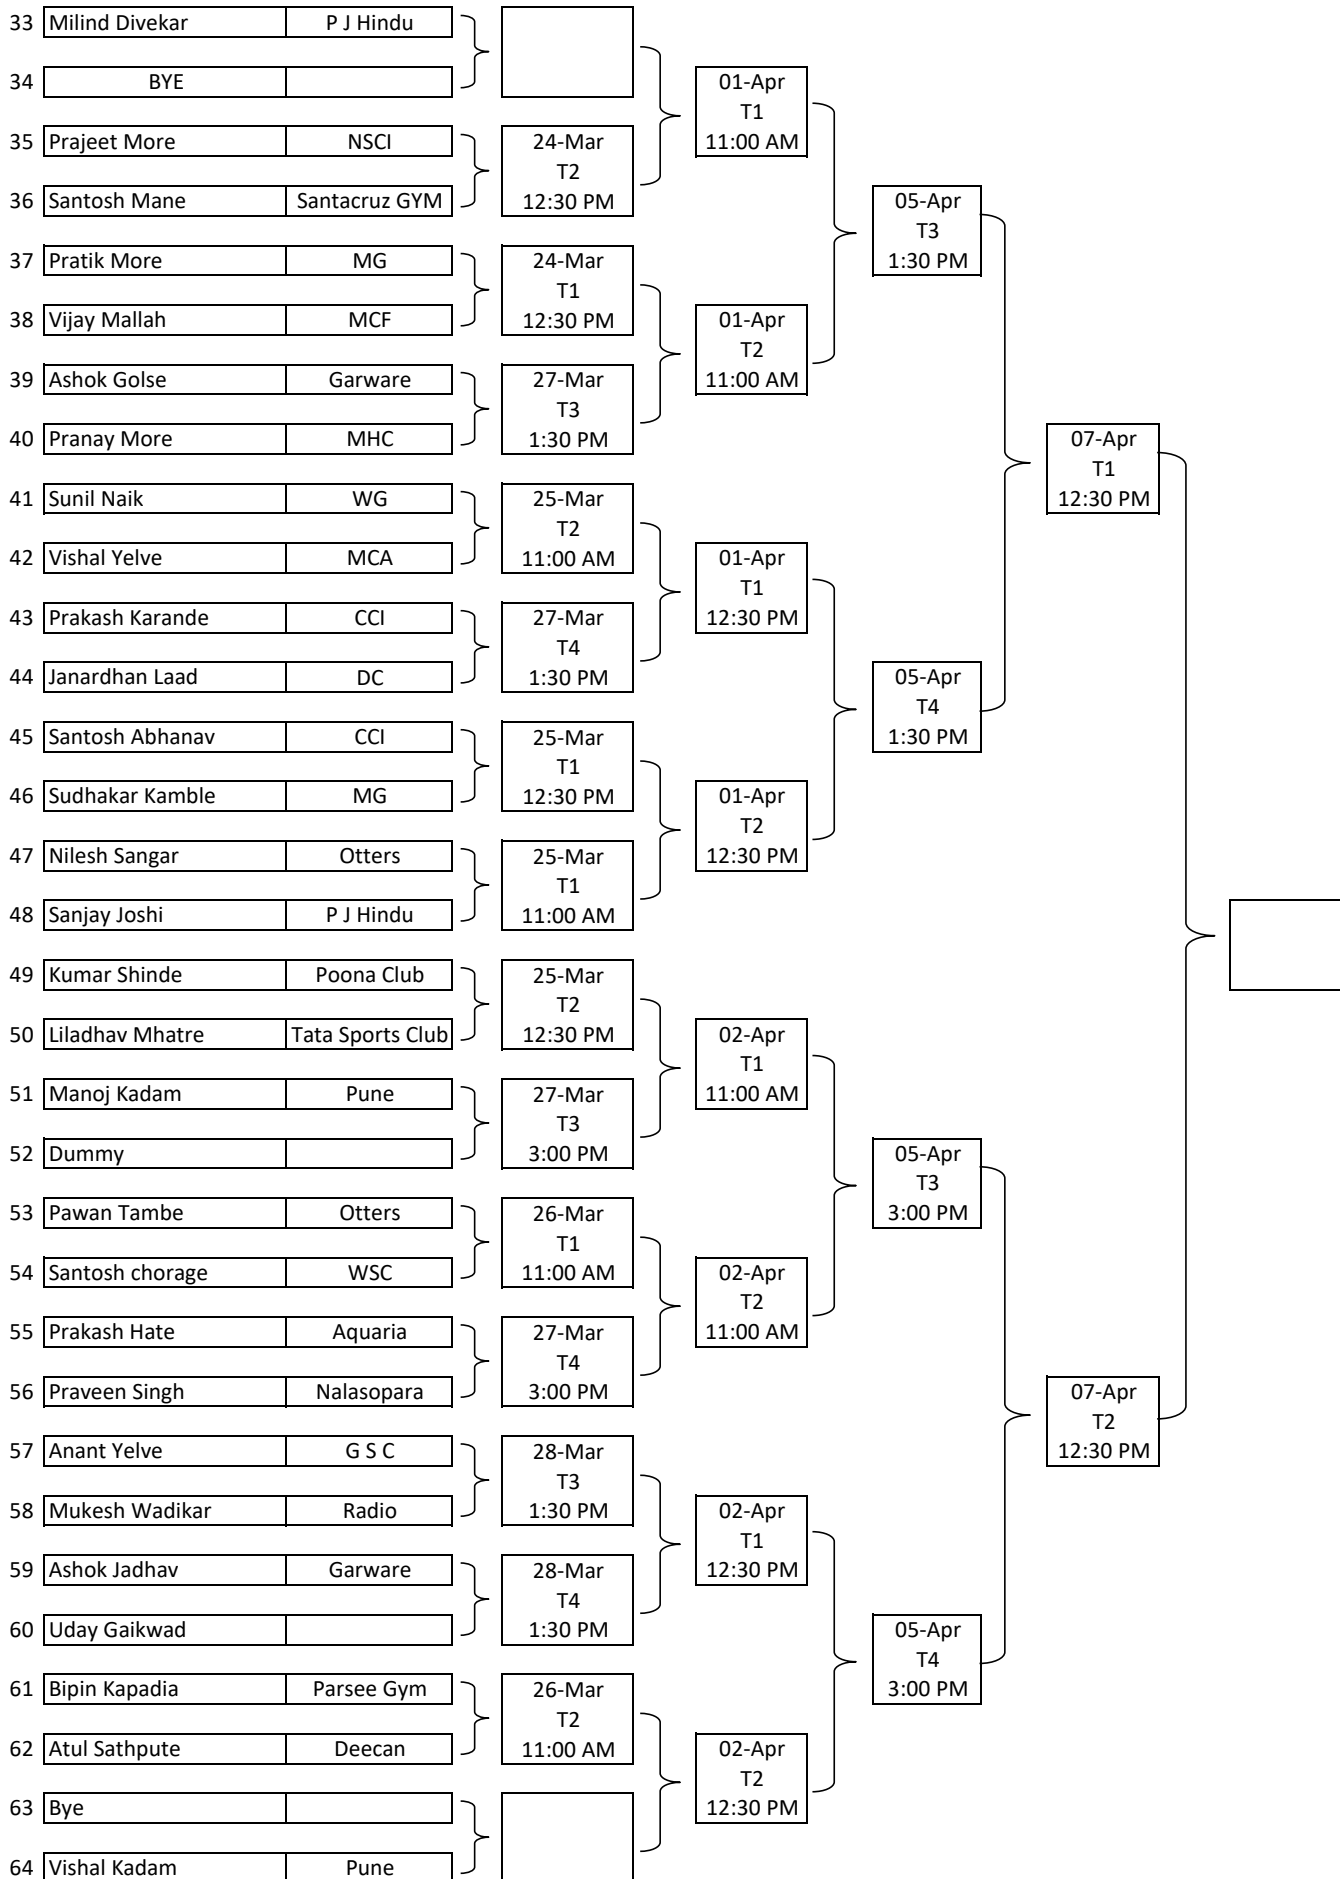

PRO SNOOKER CLASSIC TOURNAMENT – 2018 FOR MARKERS

VENUE : (T1 & T2 : PIHG) & (T3 & T4 GARWARE CLUB)

PRO SNOOKER CLASSIC TOURNAMENT – 2018 FOR MARKERS

VENUE : (T1 & T2 : PIHG) & (T3 & T4 GARWARE CLUB)

PRO SNOOKER CLASSIC TOURNAMENT – 2018 FOR MARKERS

VENUE : (T1 & T2 : PIHG) & (T3 & T4 GARWARE CLUB)

PRO SNOOKER CLASSIC TOURNAMENT – 2018 FOR MARKERS

VENUE : (T1 & T2 : PIHG) & (T3 & T4 GARWARE CLUB)