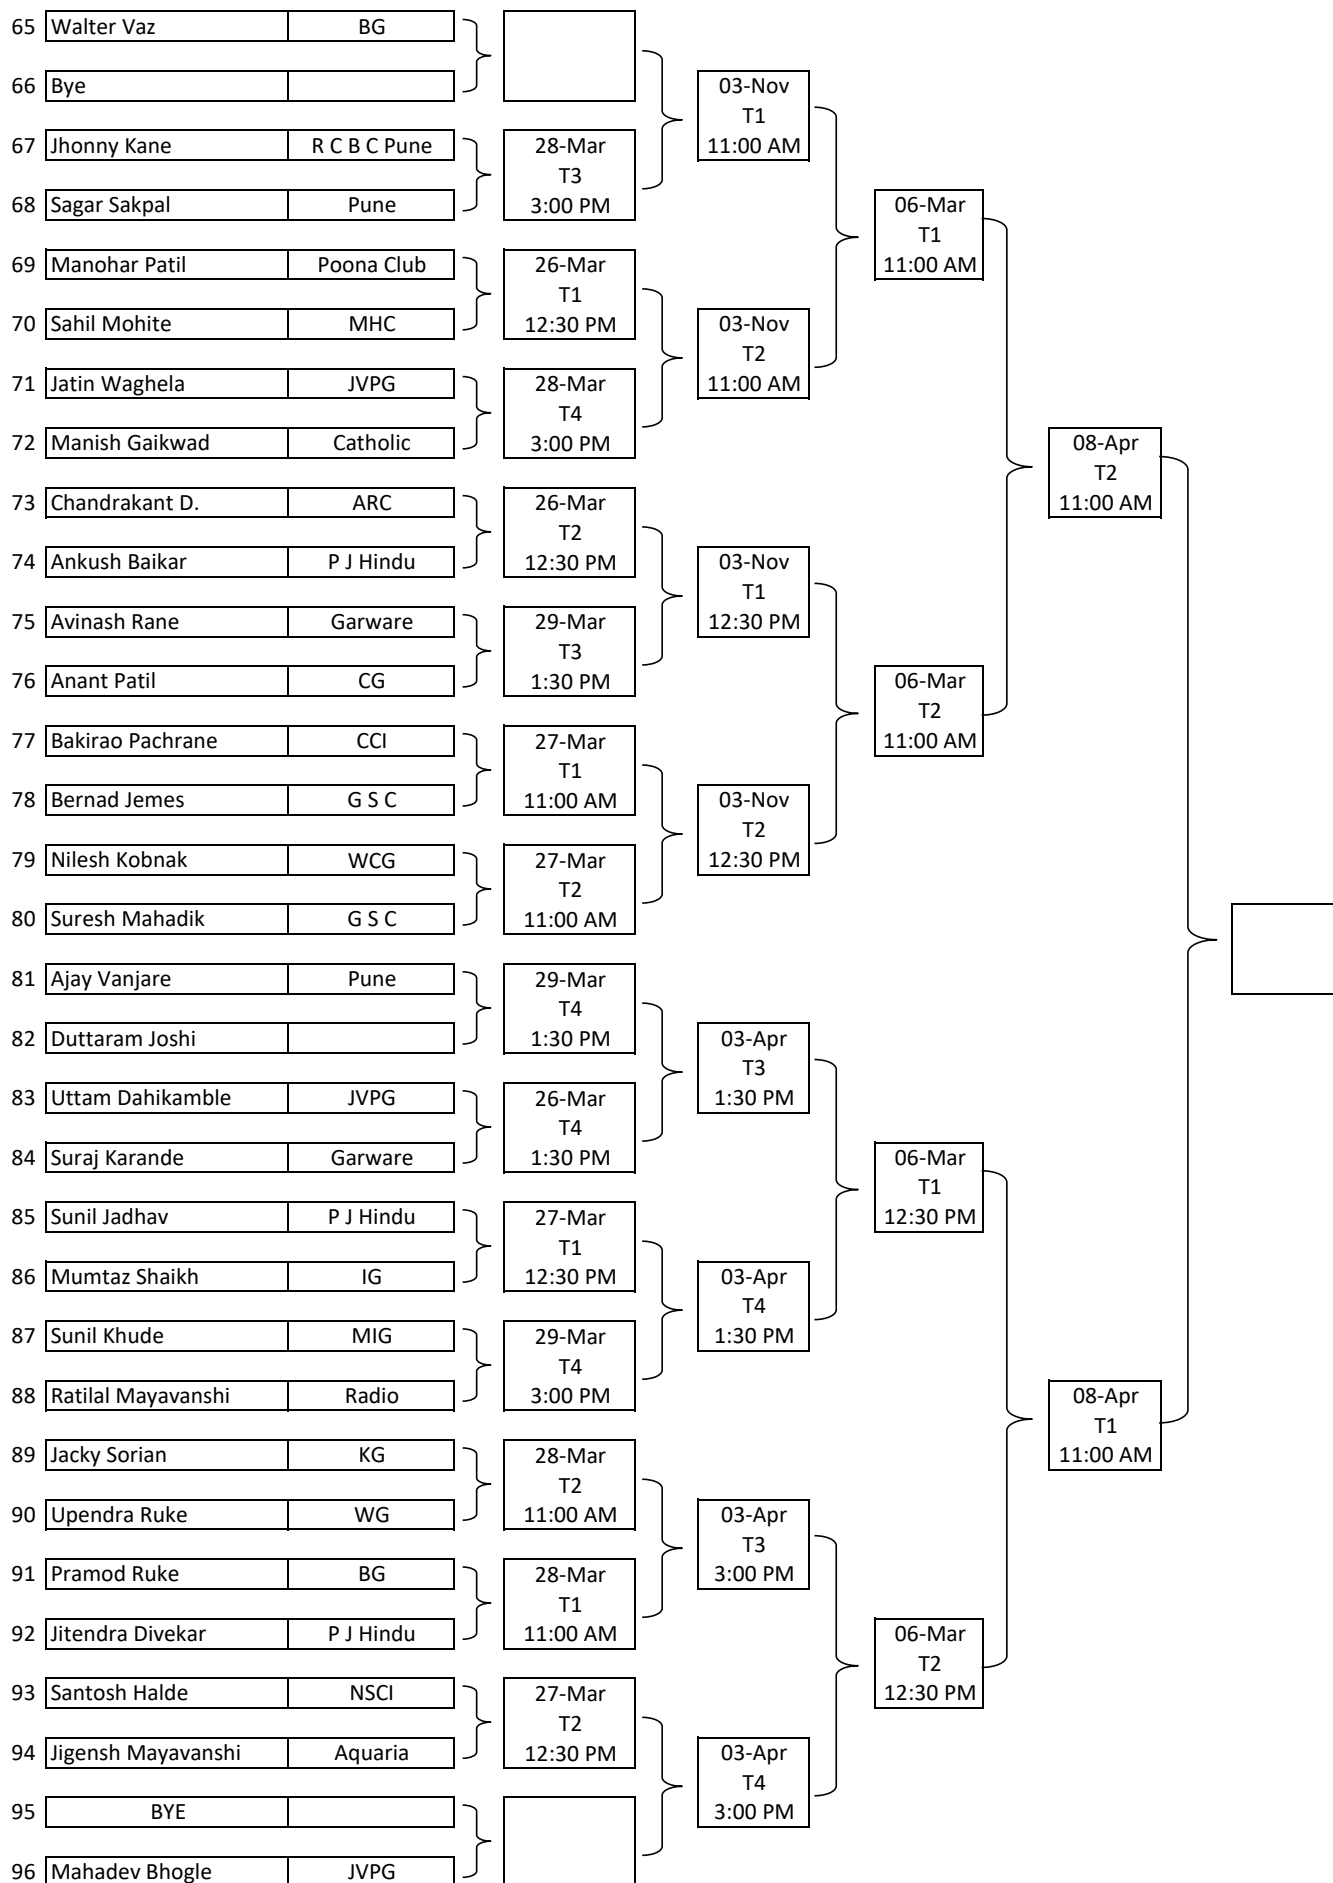

PRO SNOOKER CLASSIC TOURNAMENT – 2018 FOR MARKERS

VENUE : (T1 & T2 : PIHG) & (T3 & T4 GARWARE CLUB)

PRO SNOOKER CLASSIC TOURNAMENT – 2018 FOR MARKERS

VENUE : (T1 & T2 : PIHG) & (T3 & T4 GARWARE CLUB)

PRO SNOOKER CLASSIC TOURNAMENT – 2018 FOR MARKERS

VENUE : (T1 & T2 : PIHG) & (T3 & T4 GARWARE CLUB)

PRO SNOOKER CLASSIC TOURNAMENT – 2018 FOR MARKERS

VENUE : (T1 & T2 : PIHG) & (T3 & T4 GARWARE CLUB)