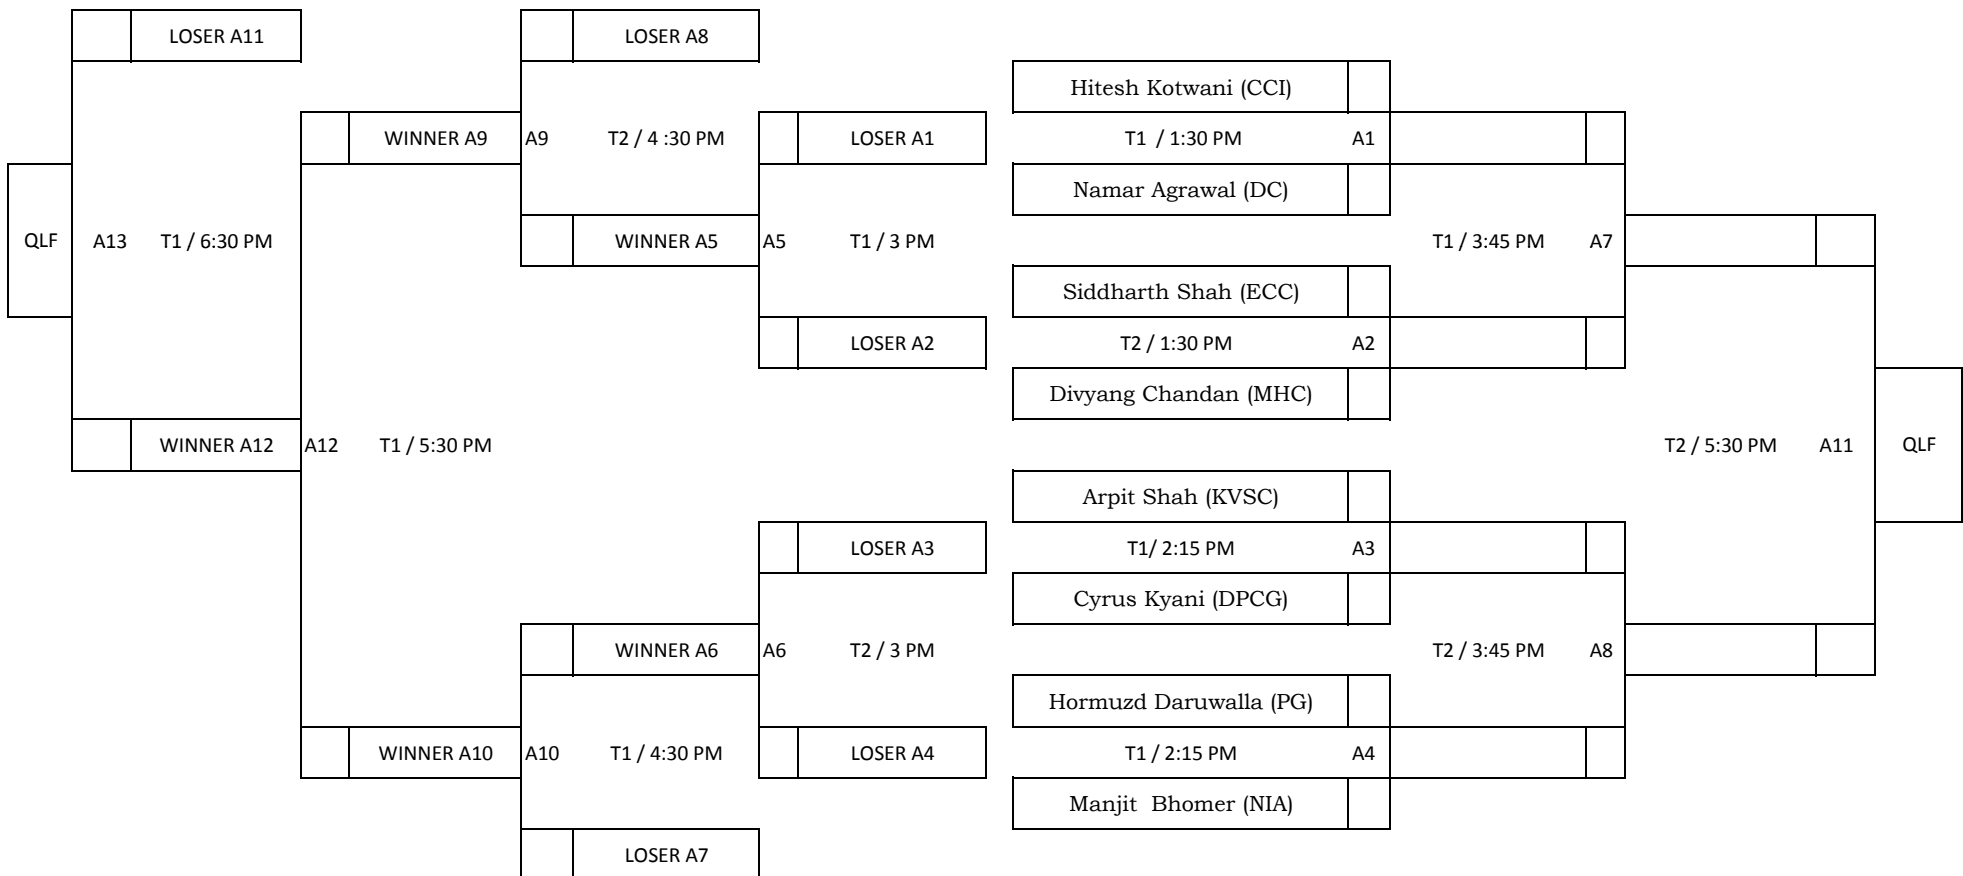

NSCI 9 BALL ALL INDIA OPEN

Venue : NSCI , Lala Lajpatraj Marg, Worli, Mumbai - 400 018

Format : Double Elimination Matches : Race to 5 Racks

Group A : MATCHES WILL BE HELD ON 3-12-14

Loser Bracket

Winner Bracket