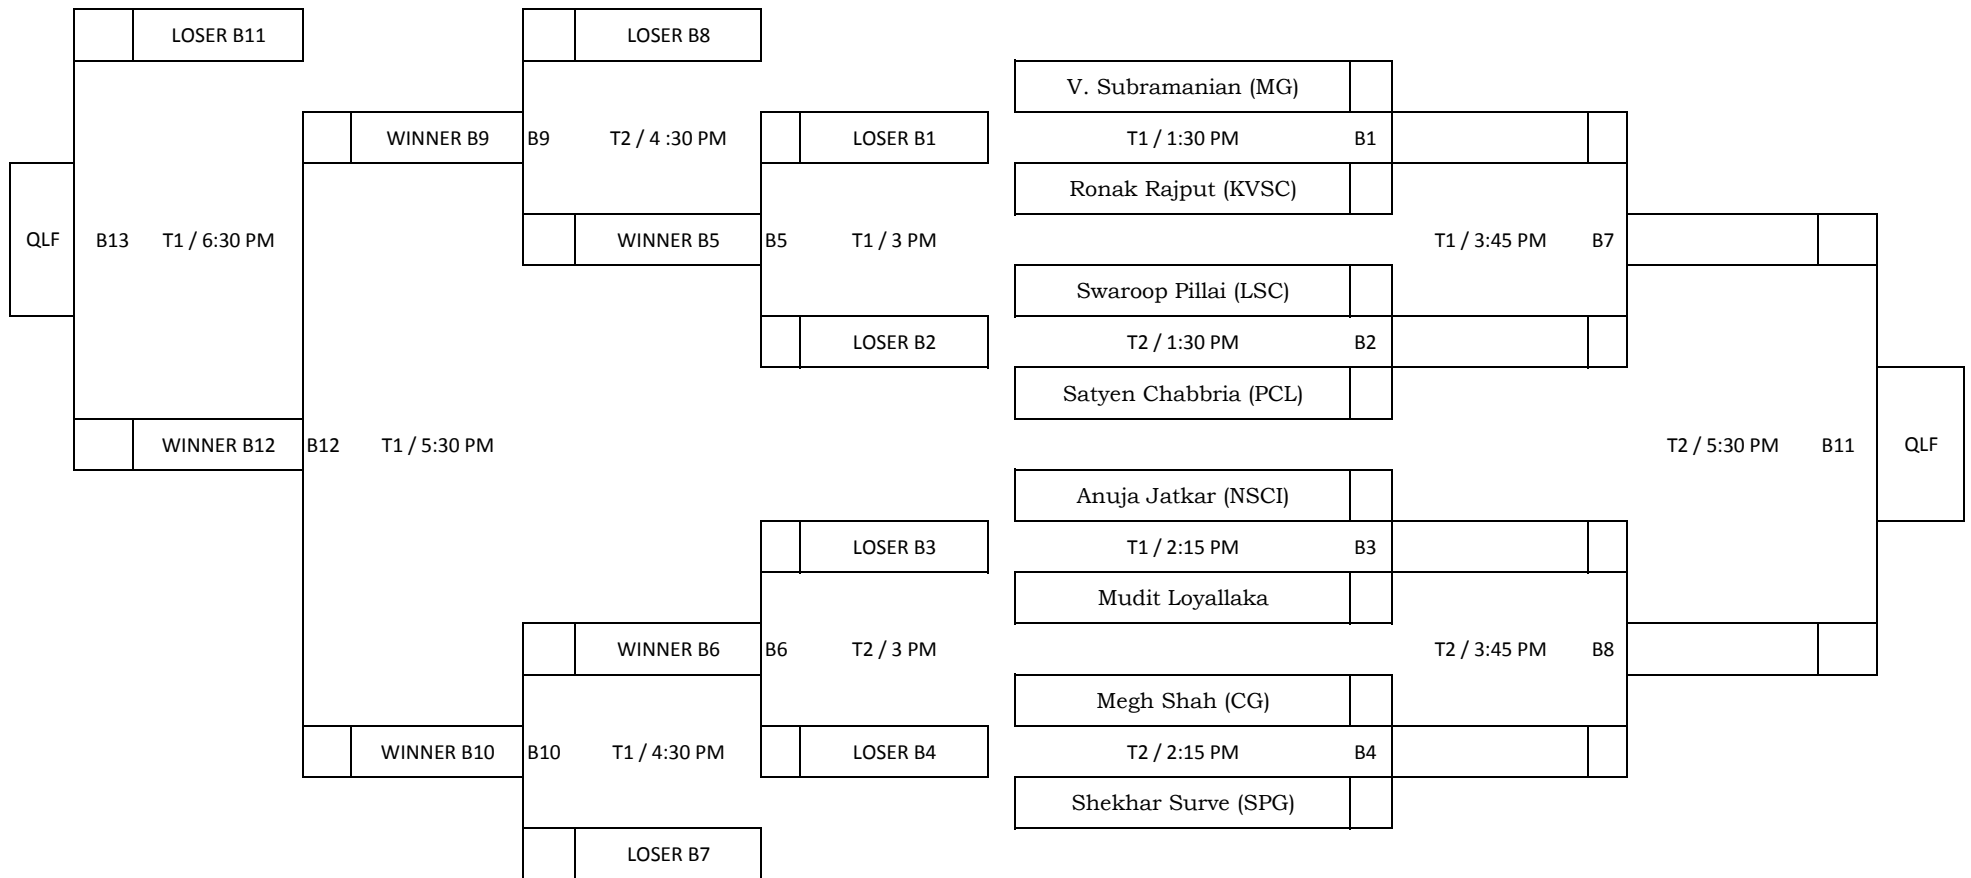

NSCI 9 BALL ALL INDIA OPEN

Venue : NSCI , Lala Lajpatraj Marg, Worli, Mumbai - 400 018

Format : Double Elimination Matches : Race to 5 Racks

Group B : MATCHES WILL BE HELD ON 4-12-14

Loser Bracket

Winner Bracket