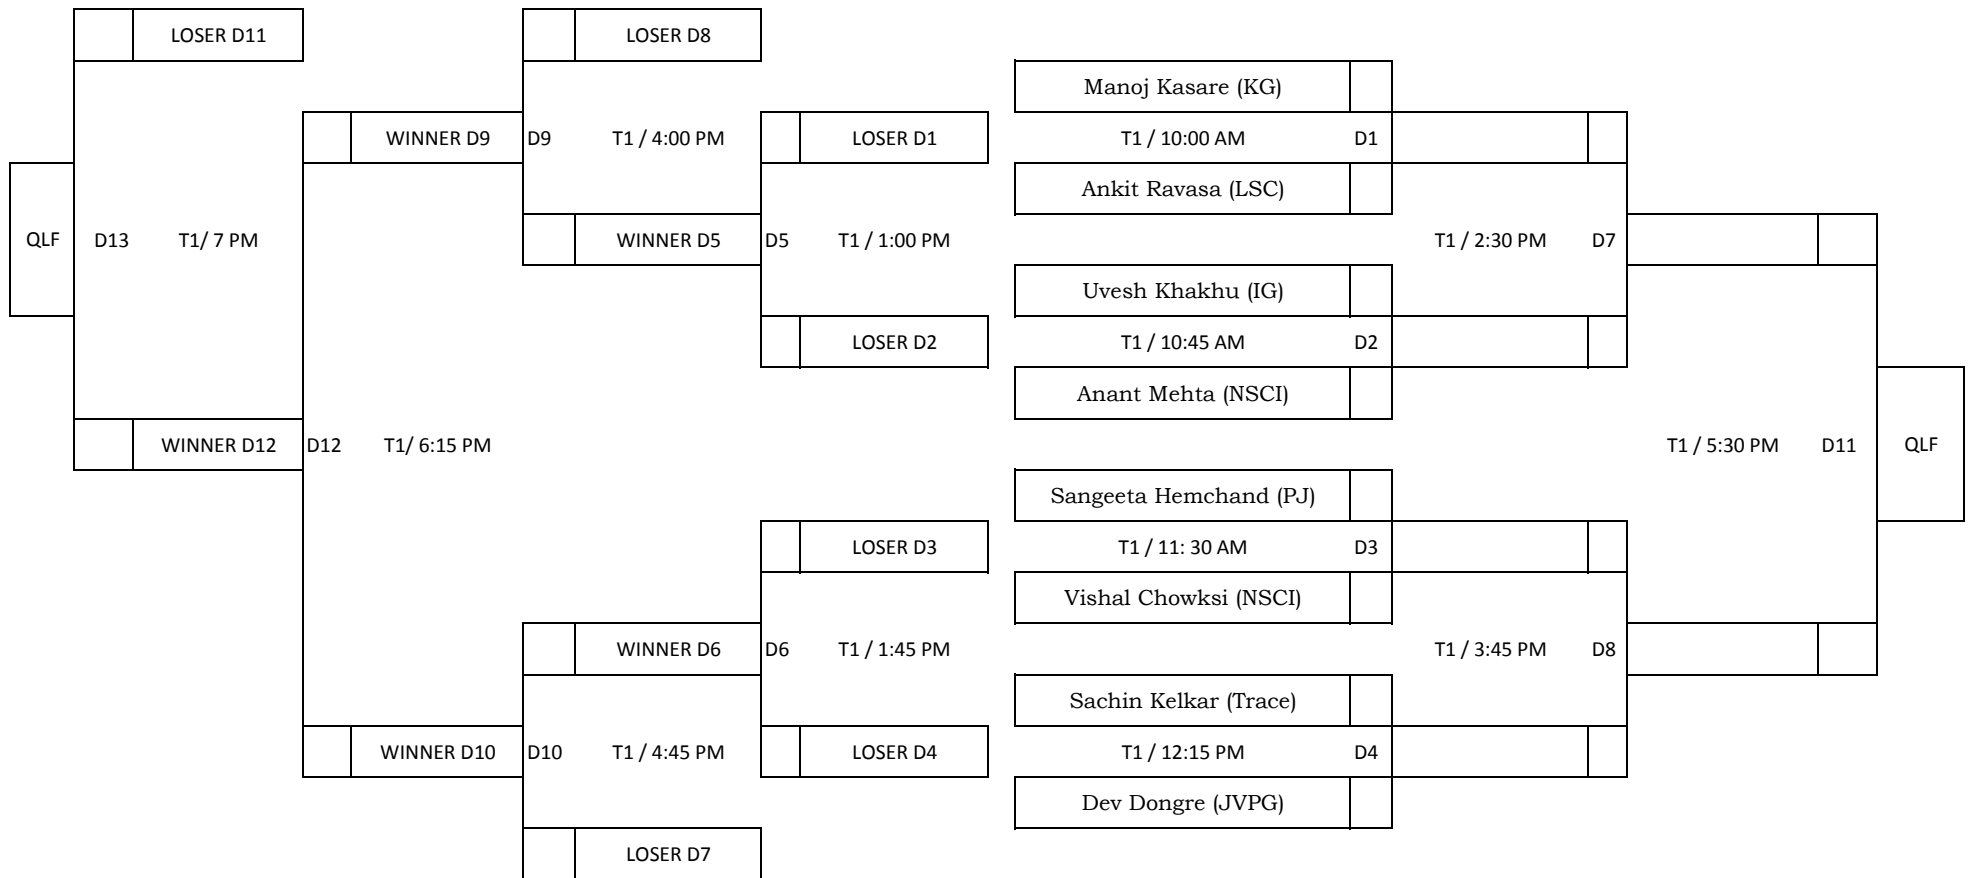

NSCI 9 BALL ALL INDIA OPEN

Venue : NSCI , Lala Lajpatraj Marg, Worli, Mumbai - 400 018

Format : Double Elimination Matches : Race to 5 Racks

Group D : MATCHES WILL BE HELD ON 7-12-14

Loser Bracket

Winner Bracket