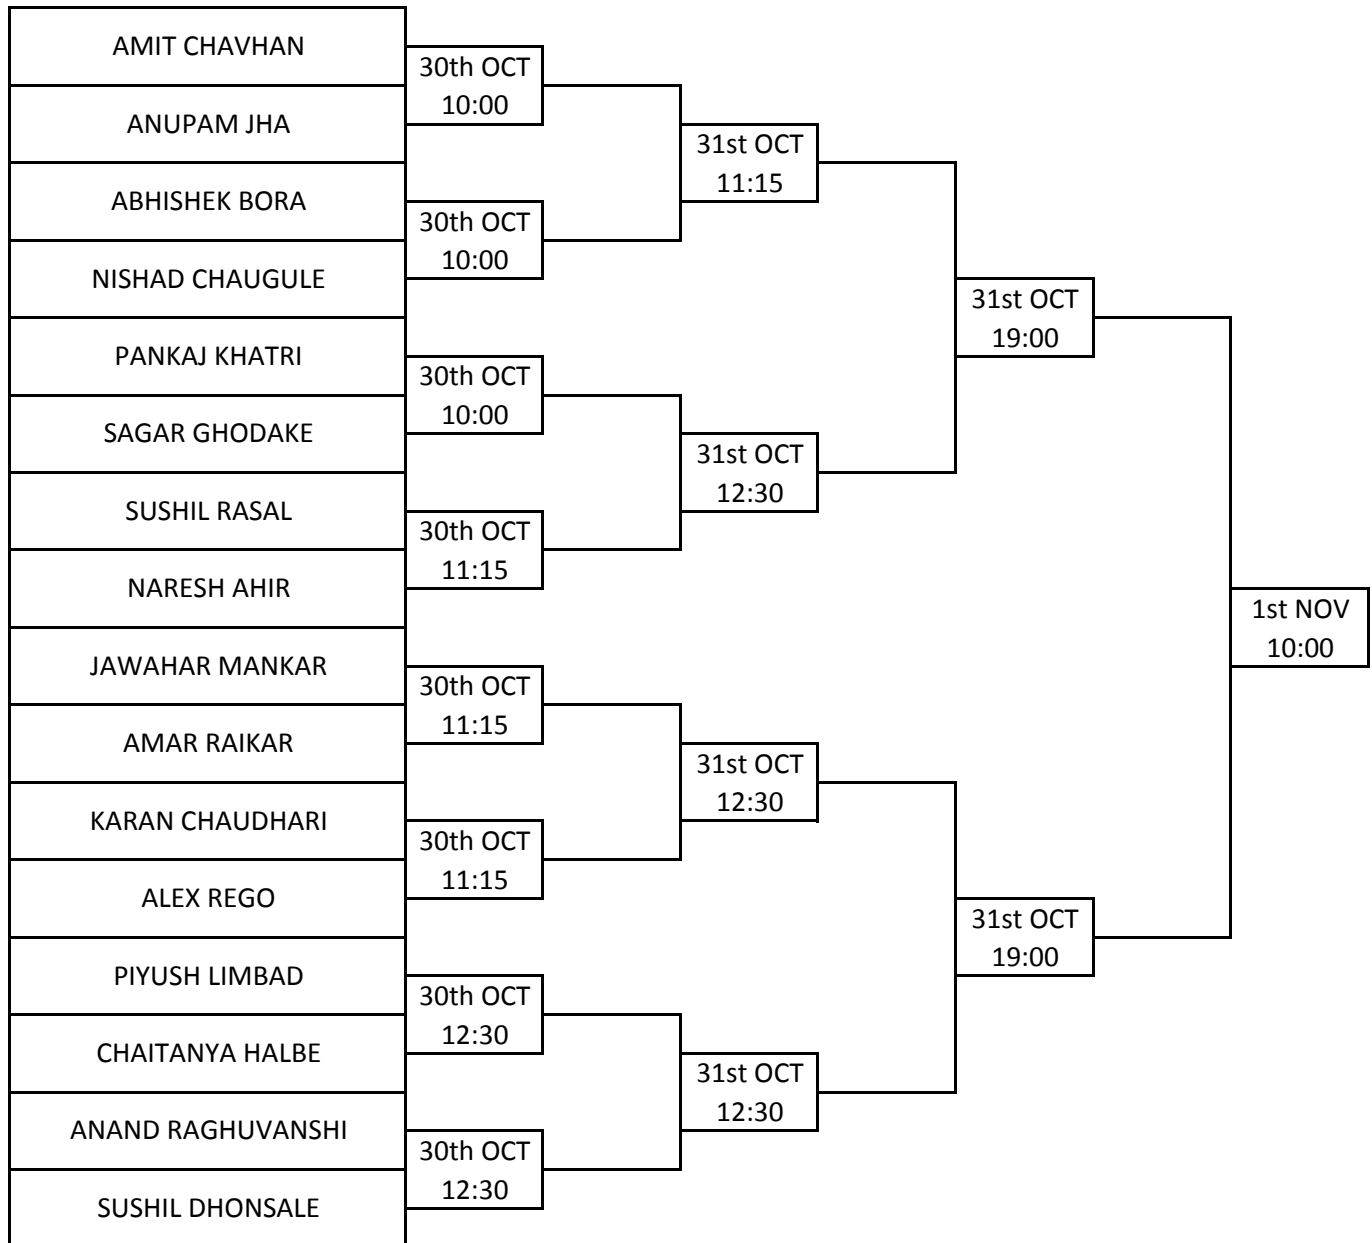

DECCAN GYMKHANA PRESENTS
 UNDER AEGIS OF BSAM

PSL Satellite Snooker Challenge 2014/15

WHITE

PAGE - 1

SEMI-FINALS ON 1st NOV. @ 14:30 (BEST OF 5) -- PAGE 1 VS PAGE 2 & PAGE 3 VS PAGE 4
FINALS ON 1st NOV. @ 18:00 (BEST OF 5)

DECCAN GYMKHANA PRESENTS
UNDER AEGIS OF BSAM

PSL Satellite Snooker Challenge 2014/15

WHITE

PAGE - 2

SEMI-FINALS ON 1st NOV. @ 14:30 (BEST OF 5) -- PAGE 1 VS PAGE 2 & PAGE 3 VS PAGE 4
FINALS ON 1st NOV. @ 18:00 (BEST OF 5)

DECCAN GYMKHANA PRESENTS
UNDER AEGIS OF BSAM

PSL Satellite Snooker Challenge 2014/15

WHITE

PAGE - 3

SEMI-FINALS ON 1st NOV. @ 14:30 (BEST OF 5) -- PAGE 1 VS PAGE 2 & PAGE 3 VS PAGE 4
FINALS ON 1st NOV. @ 18:00 (BEST OF 5)