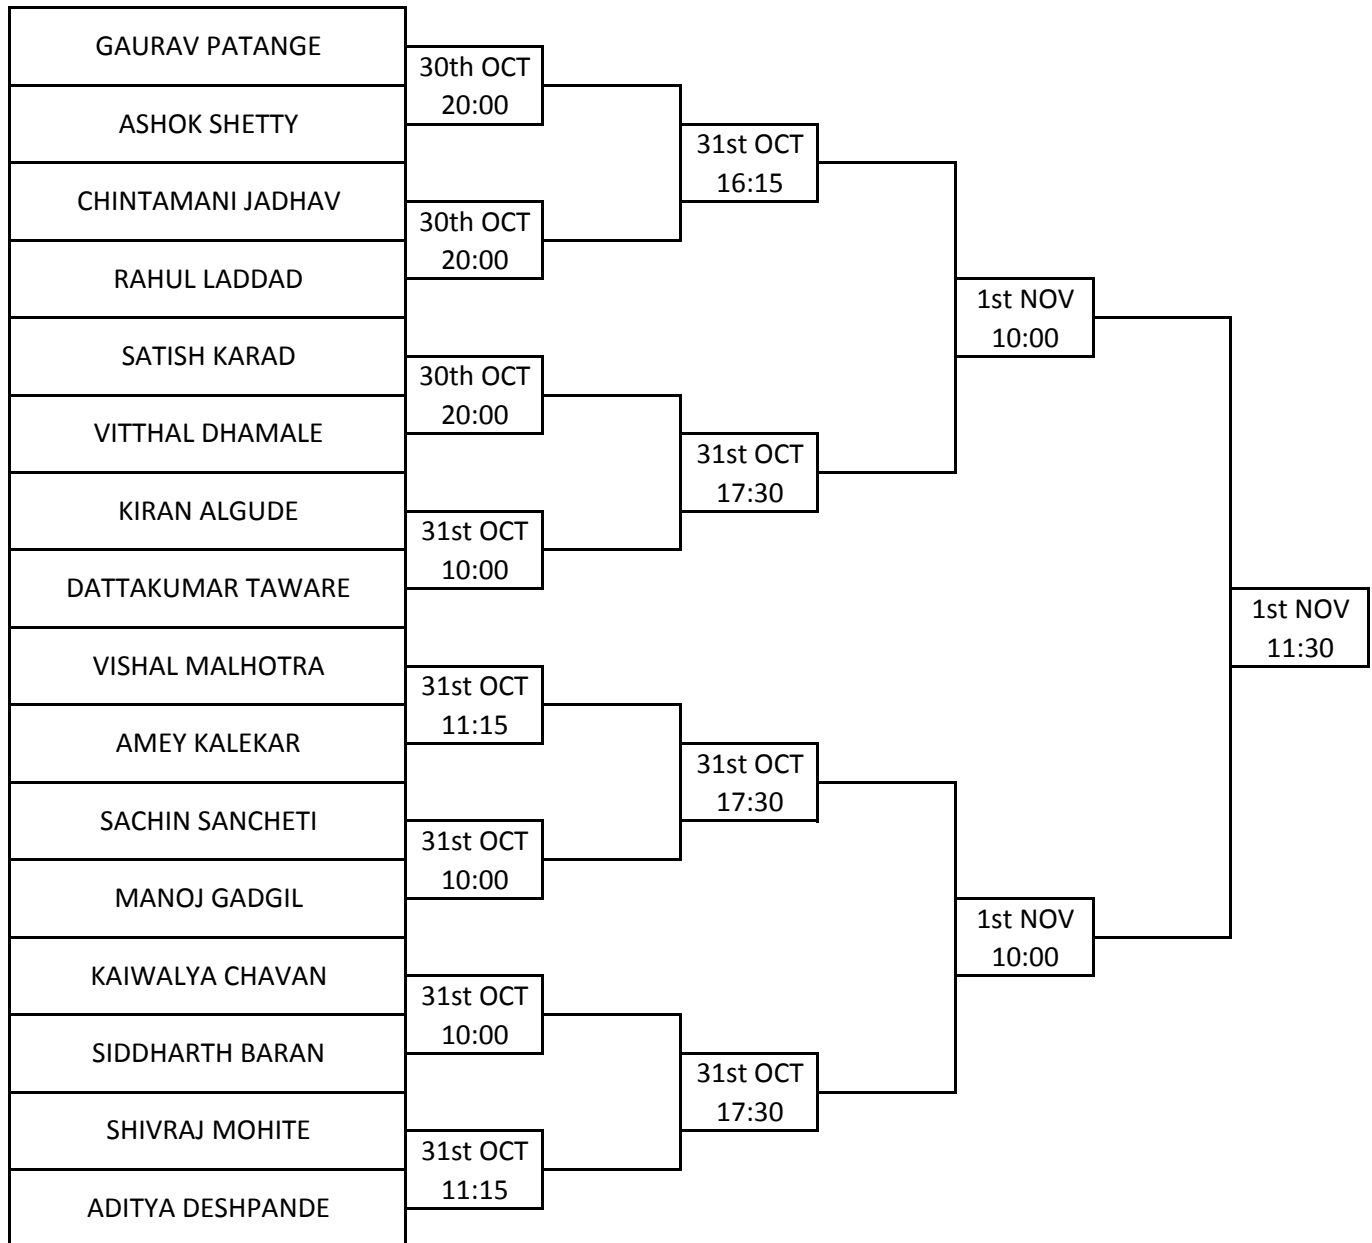

DECCAN GYMKHANA PRESENTS
 UNDER AEGIS OF BSAM

PSL Satellite Snooker Challenge 2014/15

WHITE

PAGE - 1

SEMI-FINALS ON 1st NOV. @ 14:30 (BEST OF 5) -- PAGE 1 VS PAGE 2 & PAGE 3 VS PAGE 4
FINALS ON 1st NOV. @ 18:00 (BEST OF 5)

DECCAN GYMKHANA PRESENTS
UNDER AEGIS OF BSAM

PSL Satellite Snooker Challenge 2014/15

WHITE

PAGE - 2

SEMI-FINALS ON 1st NOV. @ 14:30 (BEST OF 5) -- PAGE 1 VS PAGE 2 & PAGE 3 VS PAGE 4
FINALS ON 1st NOV. @ 18:00 (BEST OF 5)

DECCAN GYMKHANA PRESENTS
UNDER AEGIS OF BSAM

PSL Satellite Snooker Challenge 2014/15

WHITE

PAGE - 3

SEMI-FINALS ON 1st NOV. @ 14:30 (BEST OF 5) -- PAGE 1 VS PAGE 2 & PAGE 3 VS PAGE 4
FINALS ON 1st NOV. @ 18:00 (BEST OF 5)

DECCAN GYMKHANA PRESENTS
 UNDER AEGIS OF BSAM

PSL Satellite Snooker Challenge 2014/15

WHITE

PAGE - 4

SEMI-FINALS ON 1st NOV. @ 14:30 (BEST OF 5) -- PAGE 1 VS PAGE 2 & PAGE 3 VS PAGE 4
FINALS ON 1st NOV. @ 18:00 (BEST OF 5)