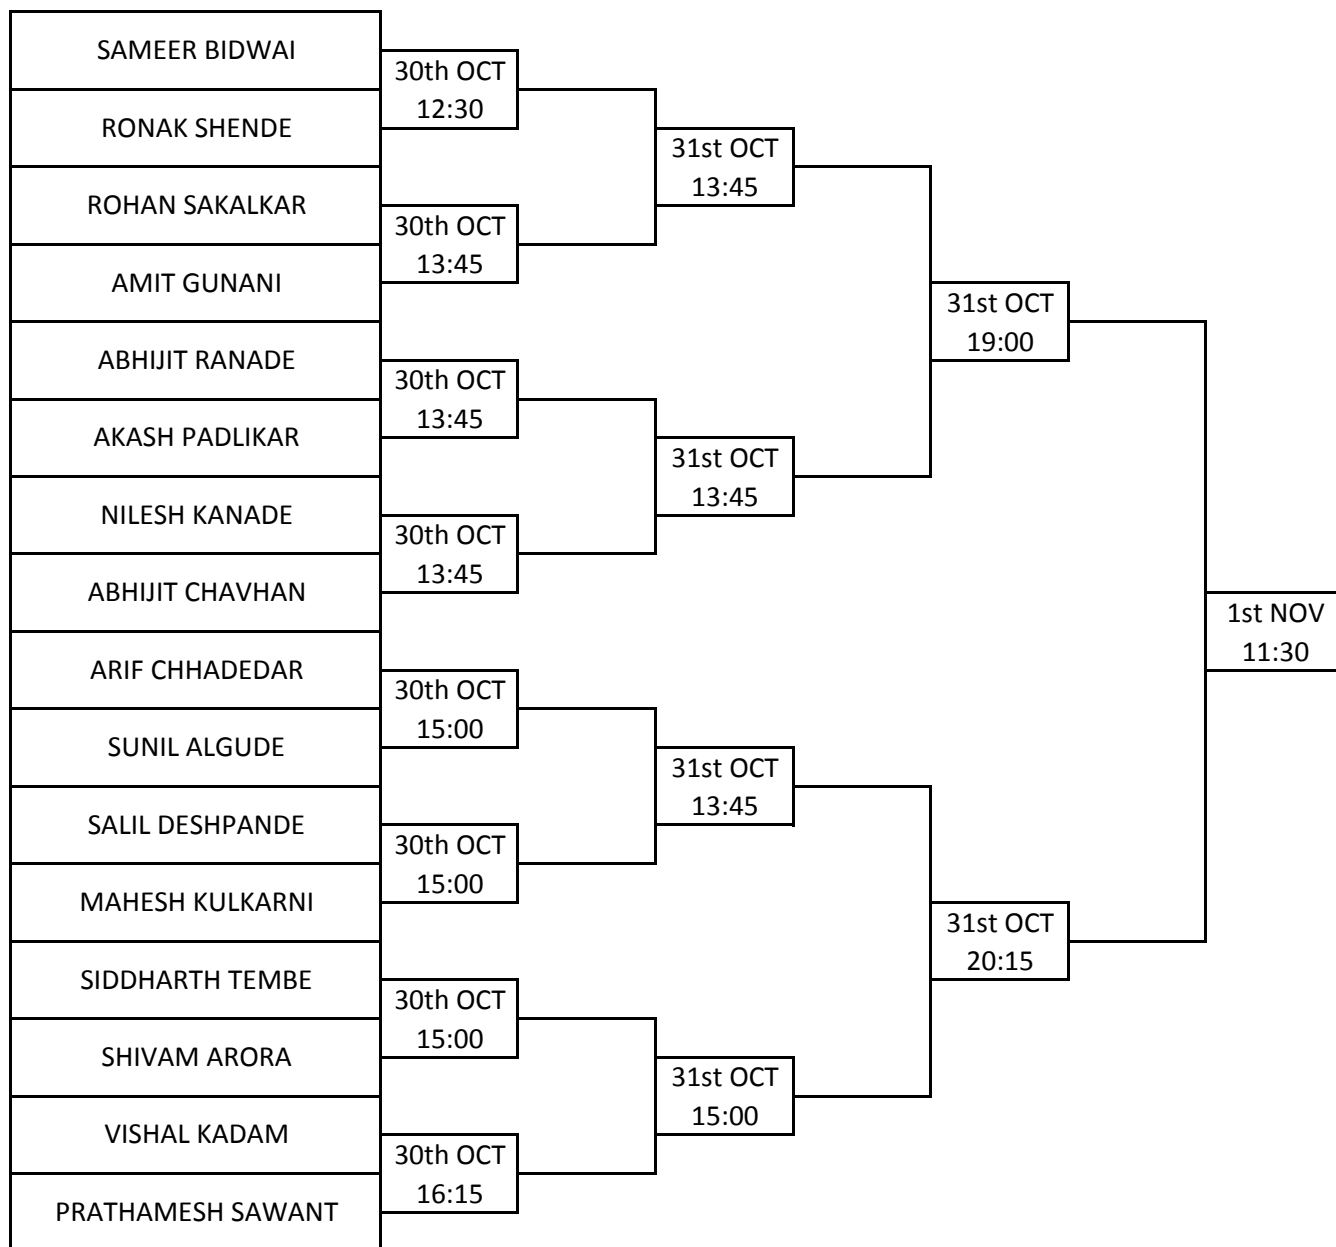

DECCAN GYMKHANA PRESENTS
 UNDER AEGIS OF BSAM

PSL Satellite Snooker Challenge 2014/15

WHITE

PAGE - 1

SEMI-FINALS ON 1st NOV. @ 14:30 (BEST OF 5) -- PAGE 1 VS PAGE 2 & PAGE 3 VS PAGE 4
FINALS ON 1st NOV. @ 18:00 (BEST OF 5)

DECCAN GYMKHANA PRESENTS
UNDER AEGIS OF BSAM

PSL Satellite Snooker Challenge 2014/15

WHITE

PAGE - 2

SEMI-FINALS ON 1st NOV. @ 14:30 (BEST OF 5) -- PAGE 1 VS PAGE 2 & PAGE 3 VS PAGE 4
FINALS ON 1st NOV. @ 18:00 (BEST OF 5)

DECCAN GYMKHANA PRESENTS
UNDER AEGIS OF BSAM

PSL Satellite Snooker Challenge 2014/15

WHITE

PAGE - 3

SEMI-FINALS ON 1st NOV. @ 14:30 (BEST OF 5) -- PAGE 1 VS PAGE 2 & PAGE 3 VS PAGE 4
FINALS ON 1st NOV. @ 18:00 (BEST OF 5)