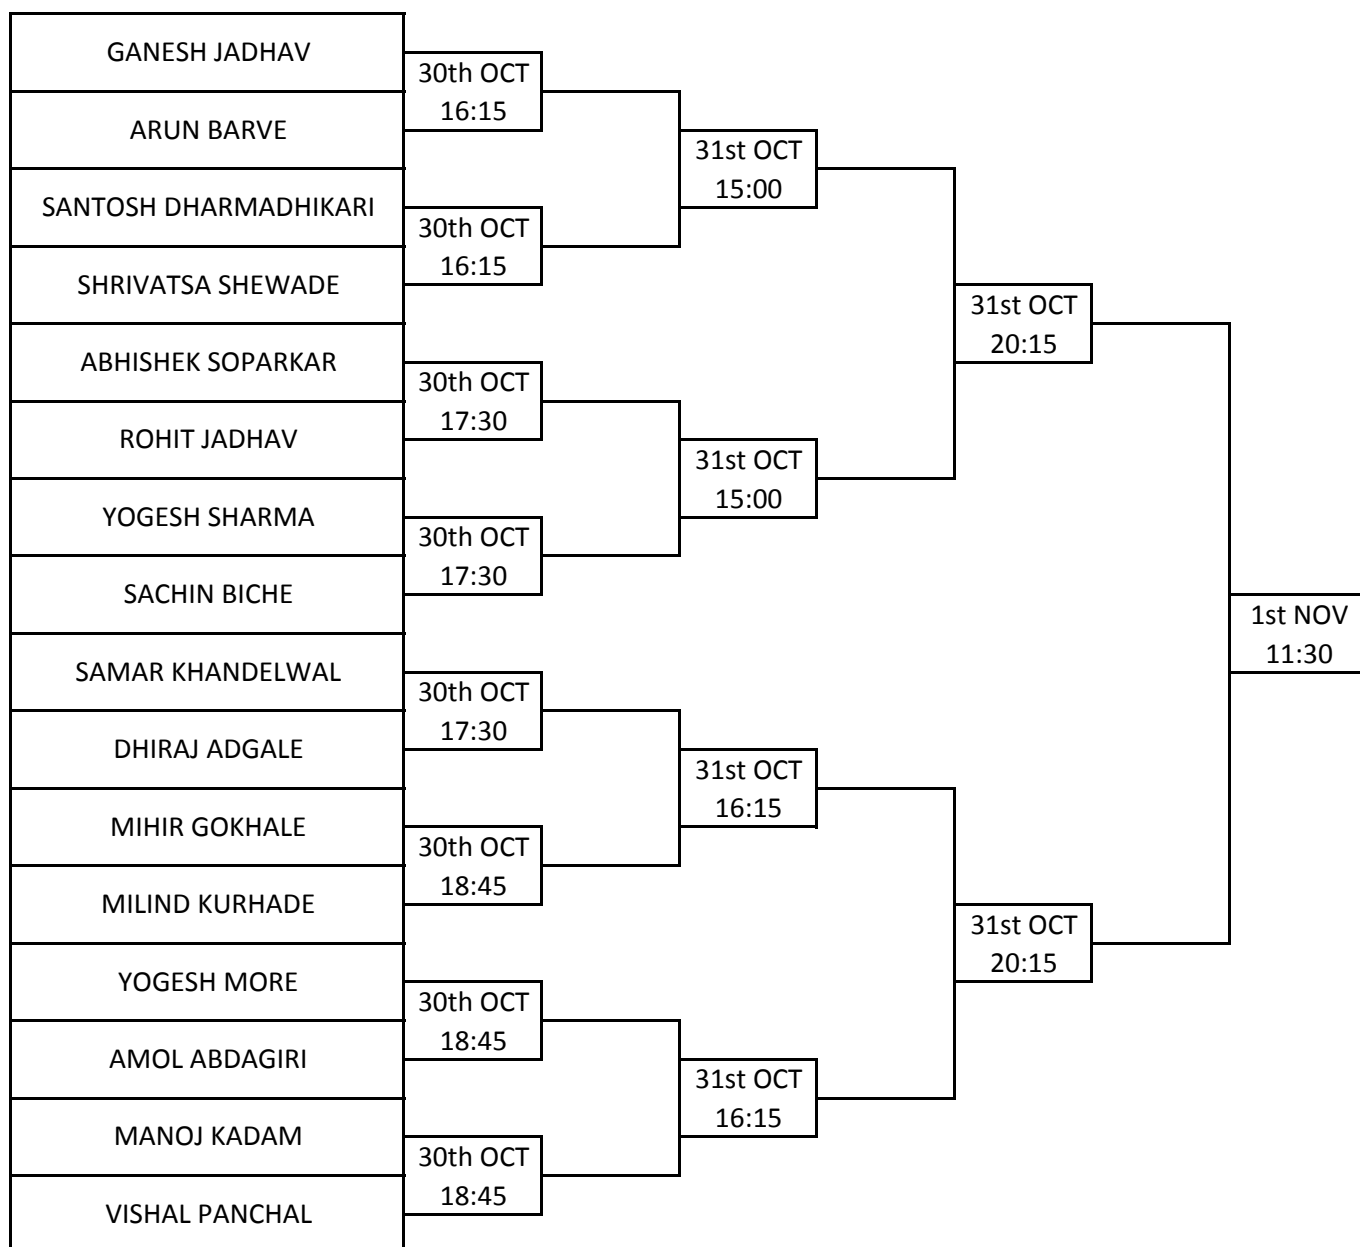

DECCAN GYMKHANA PRESENTS
 UNDER AEGIS OF BSAM

PSL Satellite Snooker Challenge 2014/15

WHITE

PAGE - 1

SEMI-FINALS ON 1st NOV. @ 14:30 (BEST OF 5) -- PAGE 1 VS PAGE 2 & PAGE 3 VS PAGE 4
FINALS ON 1st NOV. @ 18:00 (BEST OF 5)

DECCAN GYMKHANA PRESENTS
UNDER AEGIS OF BSAM

PSL Satellite Snooker Challenge 2014/15

WHITE

PAGE - 2

SEMI-FINALS ON 1st NOV. @ 14:30 (BEST OF 5) -- PAGE 1 VS PAGE 2 & PAGE 3 VS PAGE 4
FINALS ON 1st NOV. @ 18:00 (BEST OF 5)

DECCAN GYMKHANA PRESENTS
UNDER AEGIS OF BSAM

PSL Satellite Snooker Challenge 2014/15

WHITE

PAGE - 3

SEMI-FINALS ON 1st NOV. @ 14:30 (BEST OF 5) -- PAGE 1 VS PAGE 2 & PAGE 3 VS PAGE 4
FINALS ON 1st NOV. @ 18:00 (BEST OF 5)