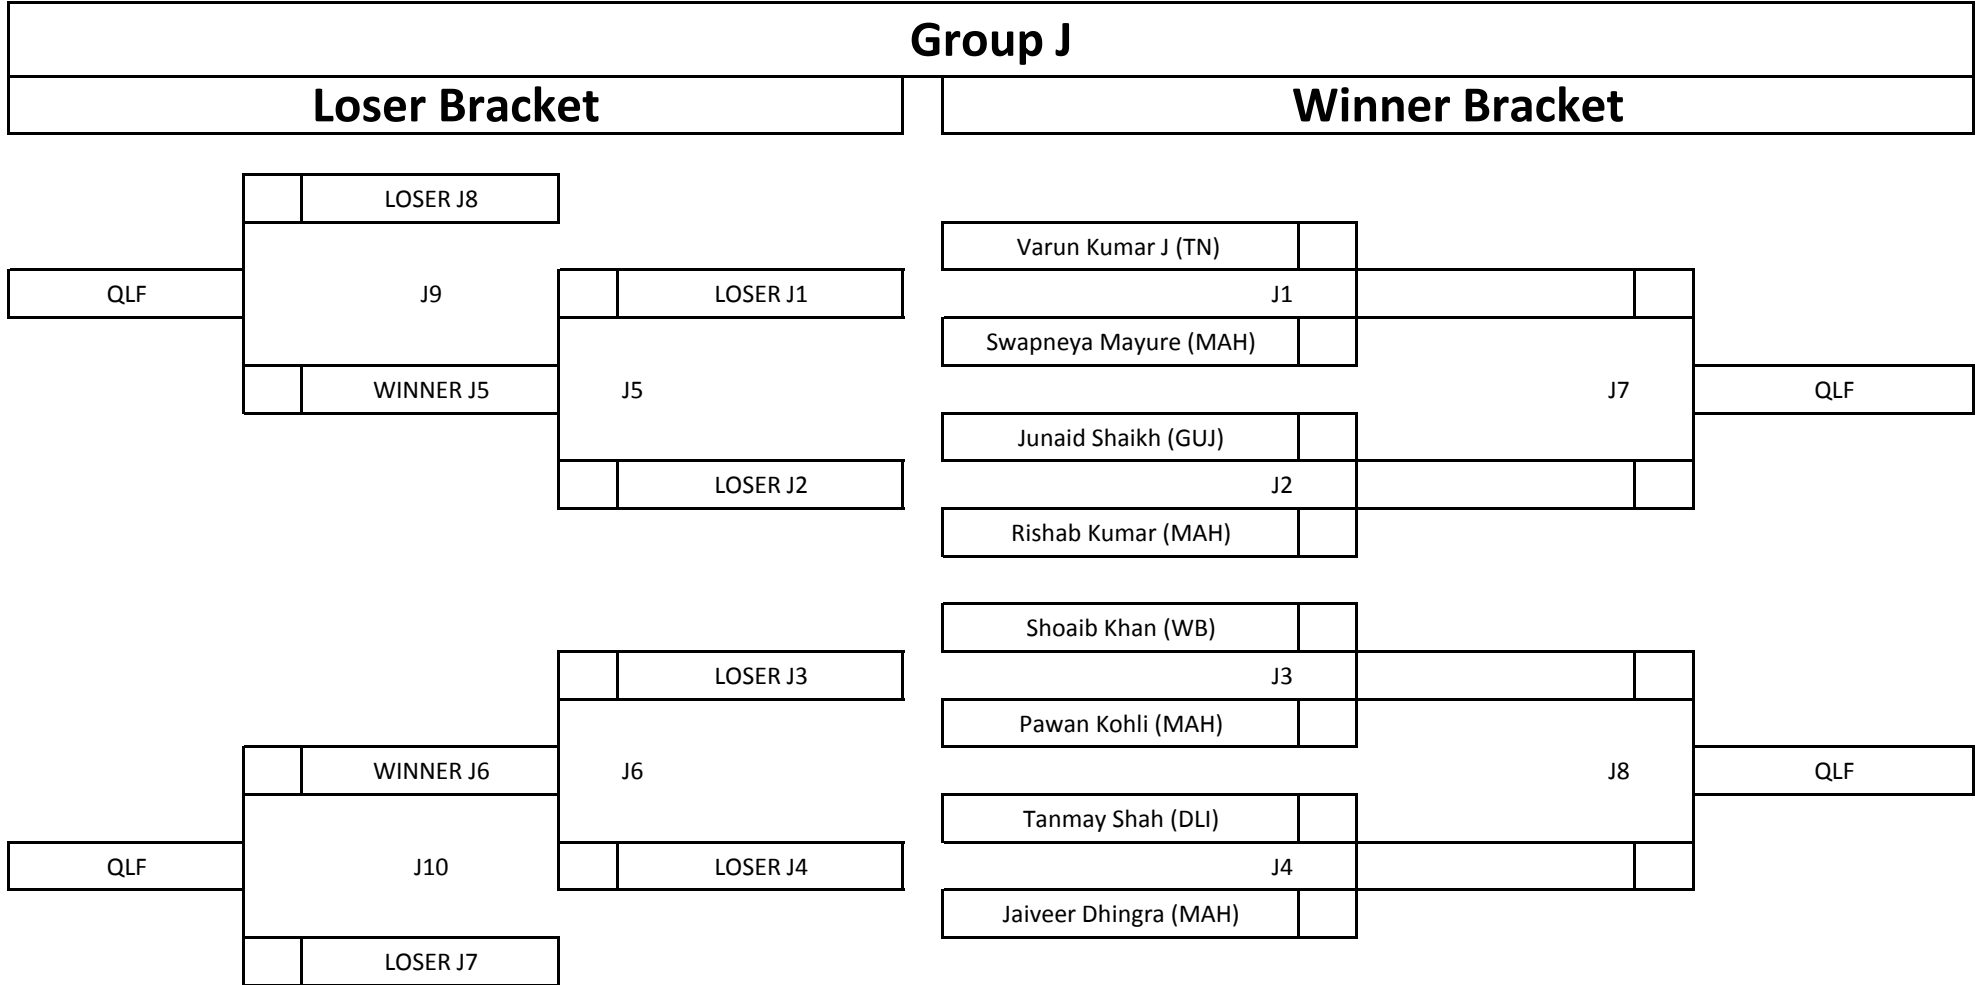

WIRAKA
Your Professional's Choice

SINCE 1680

SIMONIS CLOTH

THE BELGIAN BILLIARD BALLS

The NSCI National 8 Ball Pool (MEN) Championship 2012

Venue : NSCI , Lala Lajpatraj Marg, Worli, Mumbai - 400 018

Format : Double Elimination Matches : Race to 5 Frames