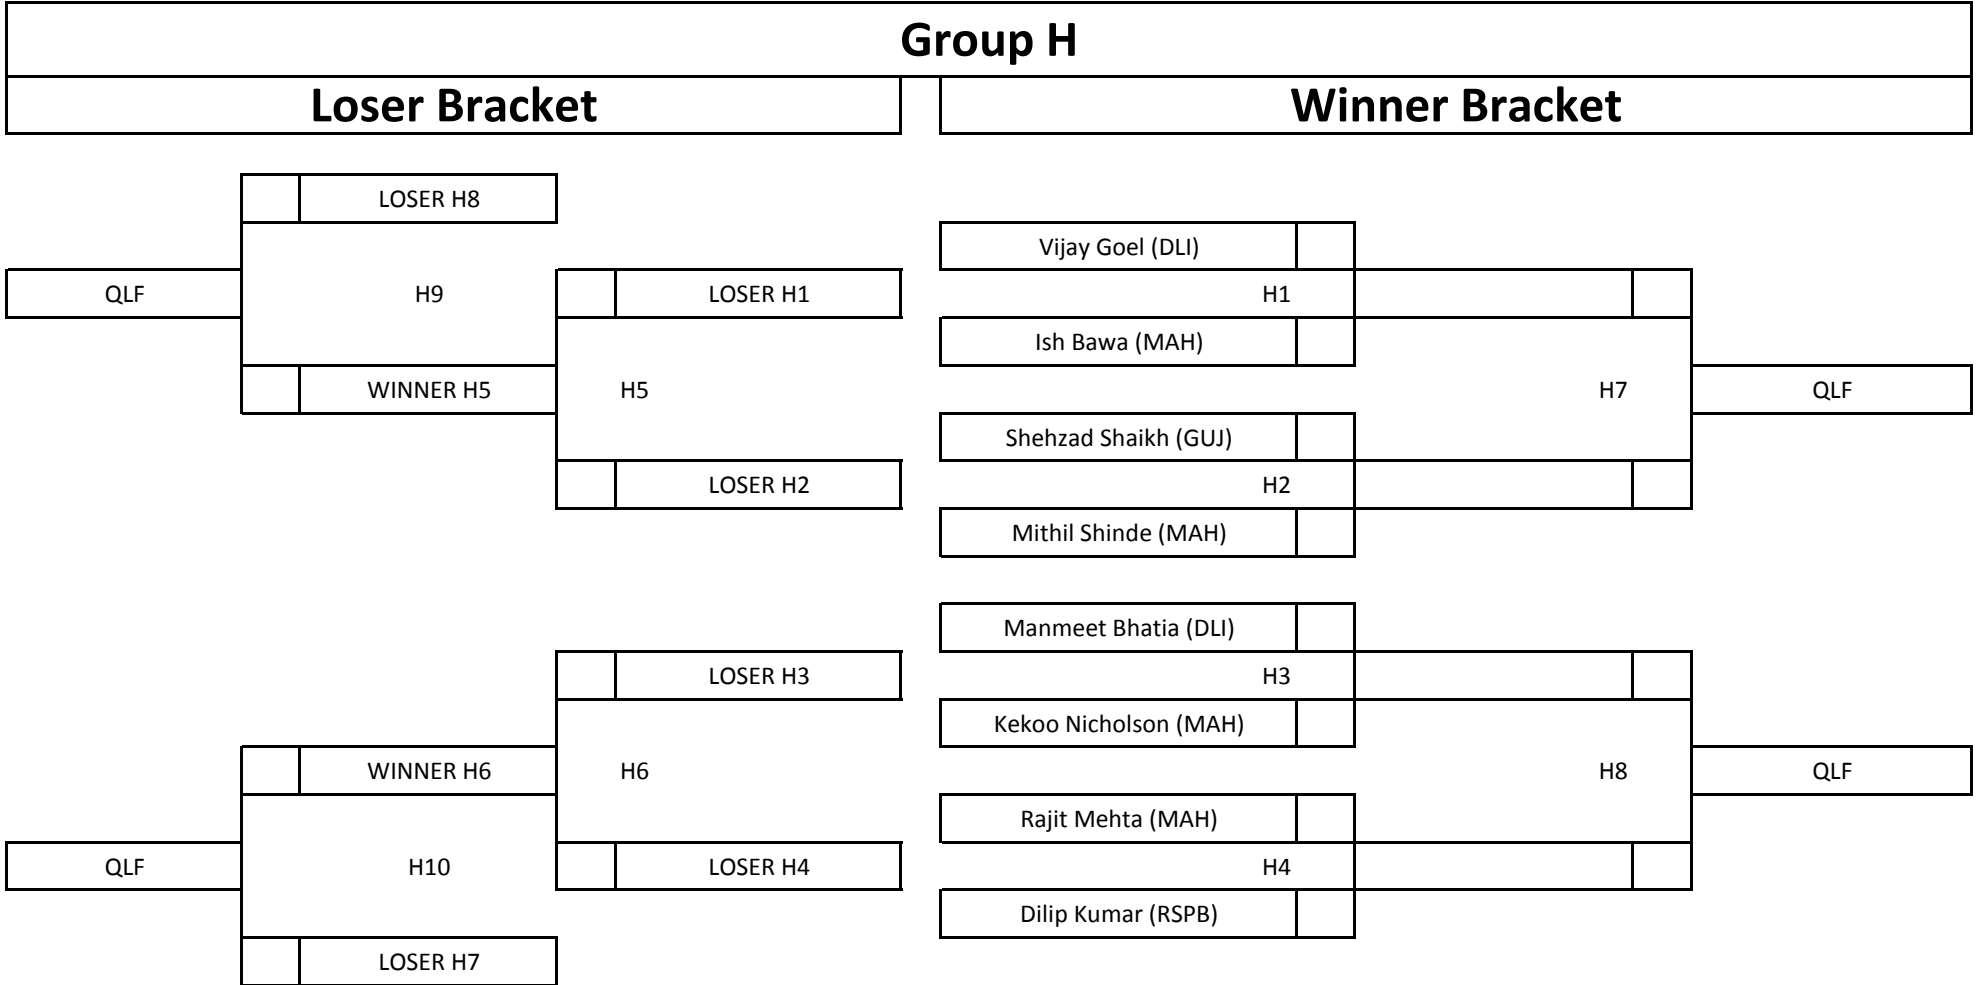

The NSCI National 8 Ball Pool (MEN) Championship 2012

Venue : NSCI , Lala Lajpatraj Marg, Worli, Mumbai - 400 018

Format : Double Elimination Matches : Race to 5 Frames