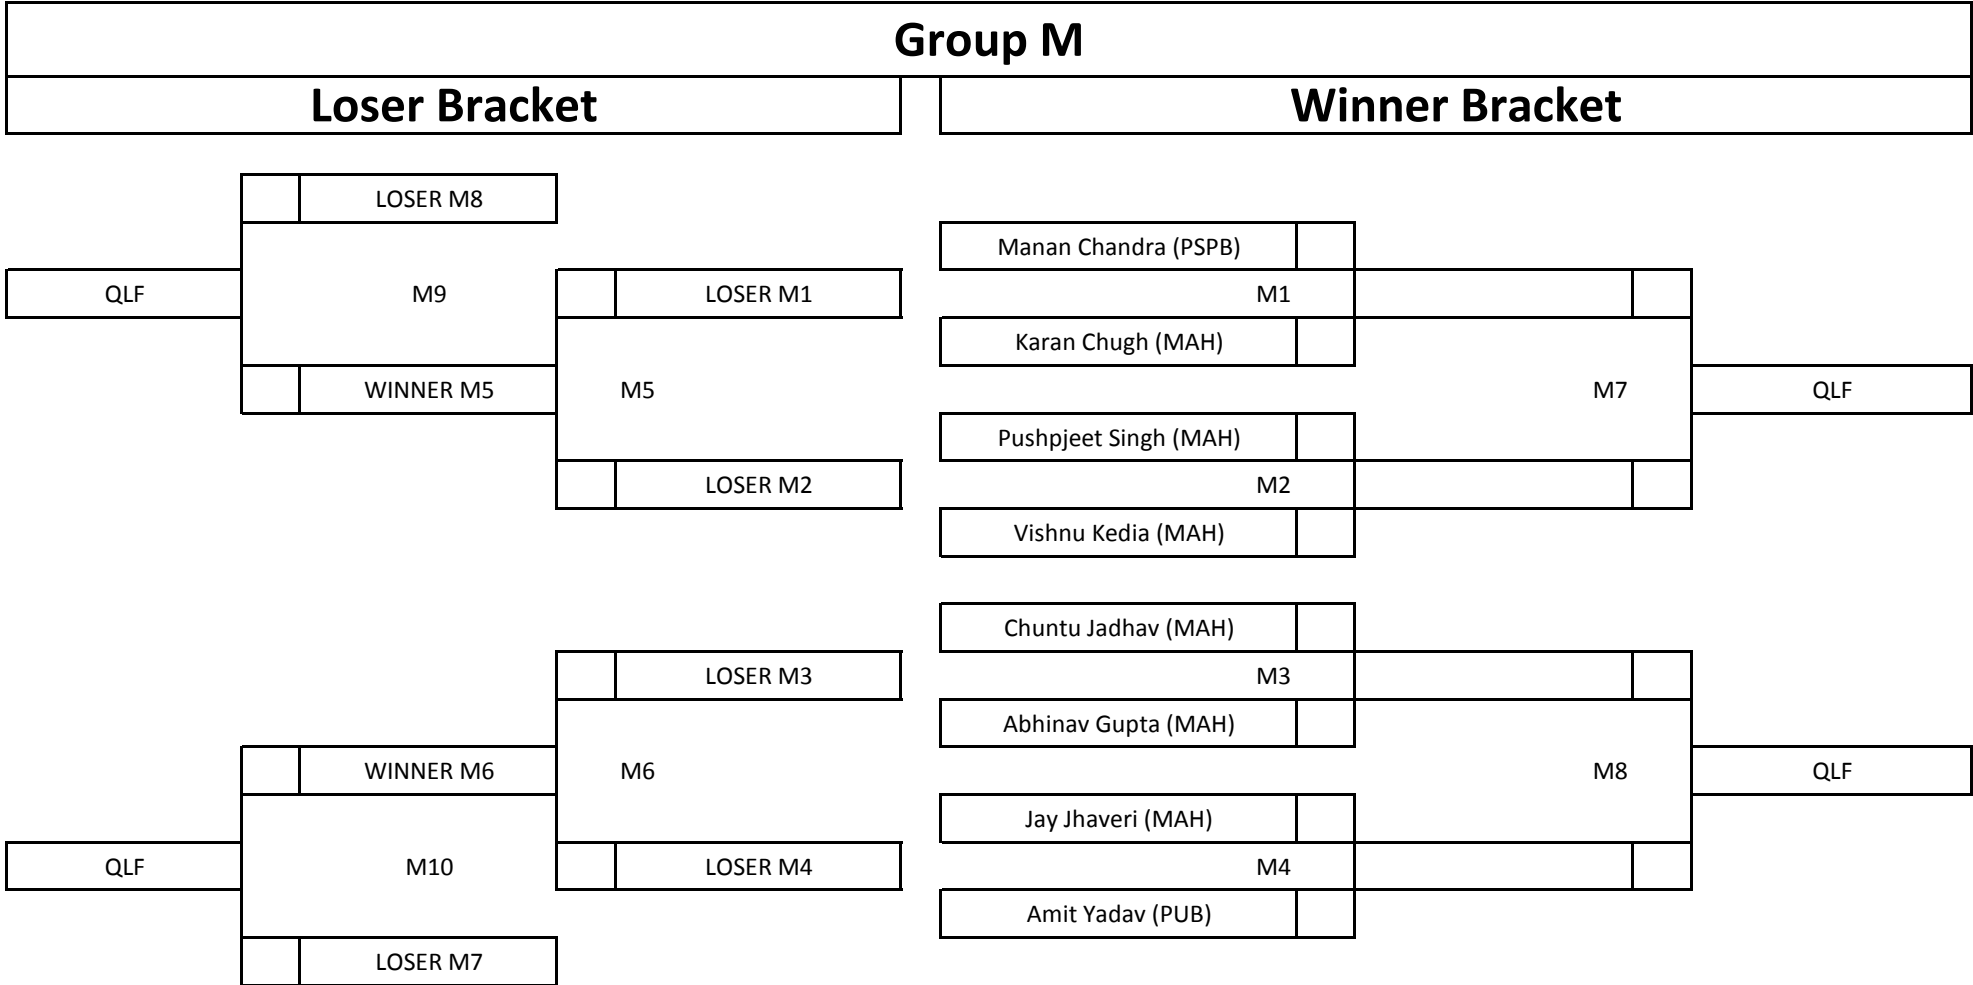

The NSCI National 8 Ball Pool (MEN) Championship 2012

Venue : NSCI , Lala Lajpatraj Marg, Worli, Mumbai - 400 018

Format : Double Elimination Matches : Race to 5 Frames