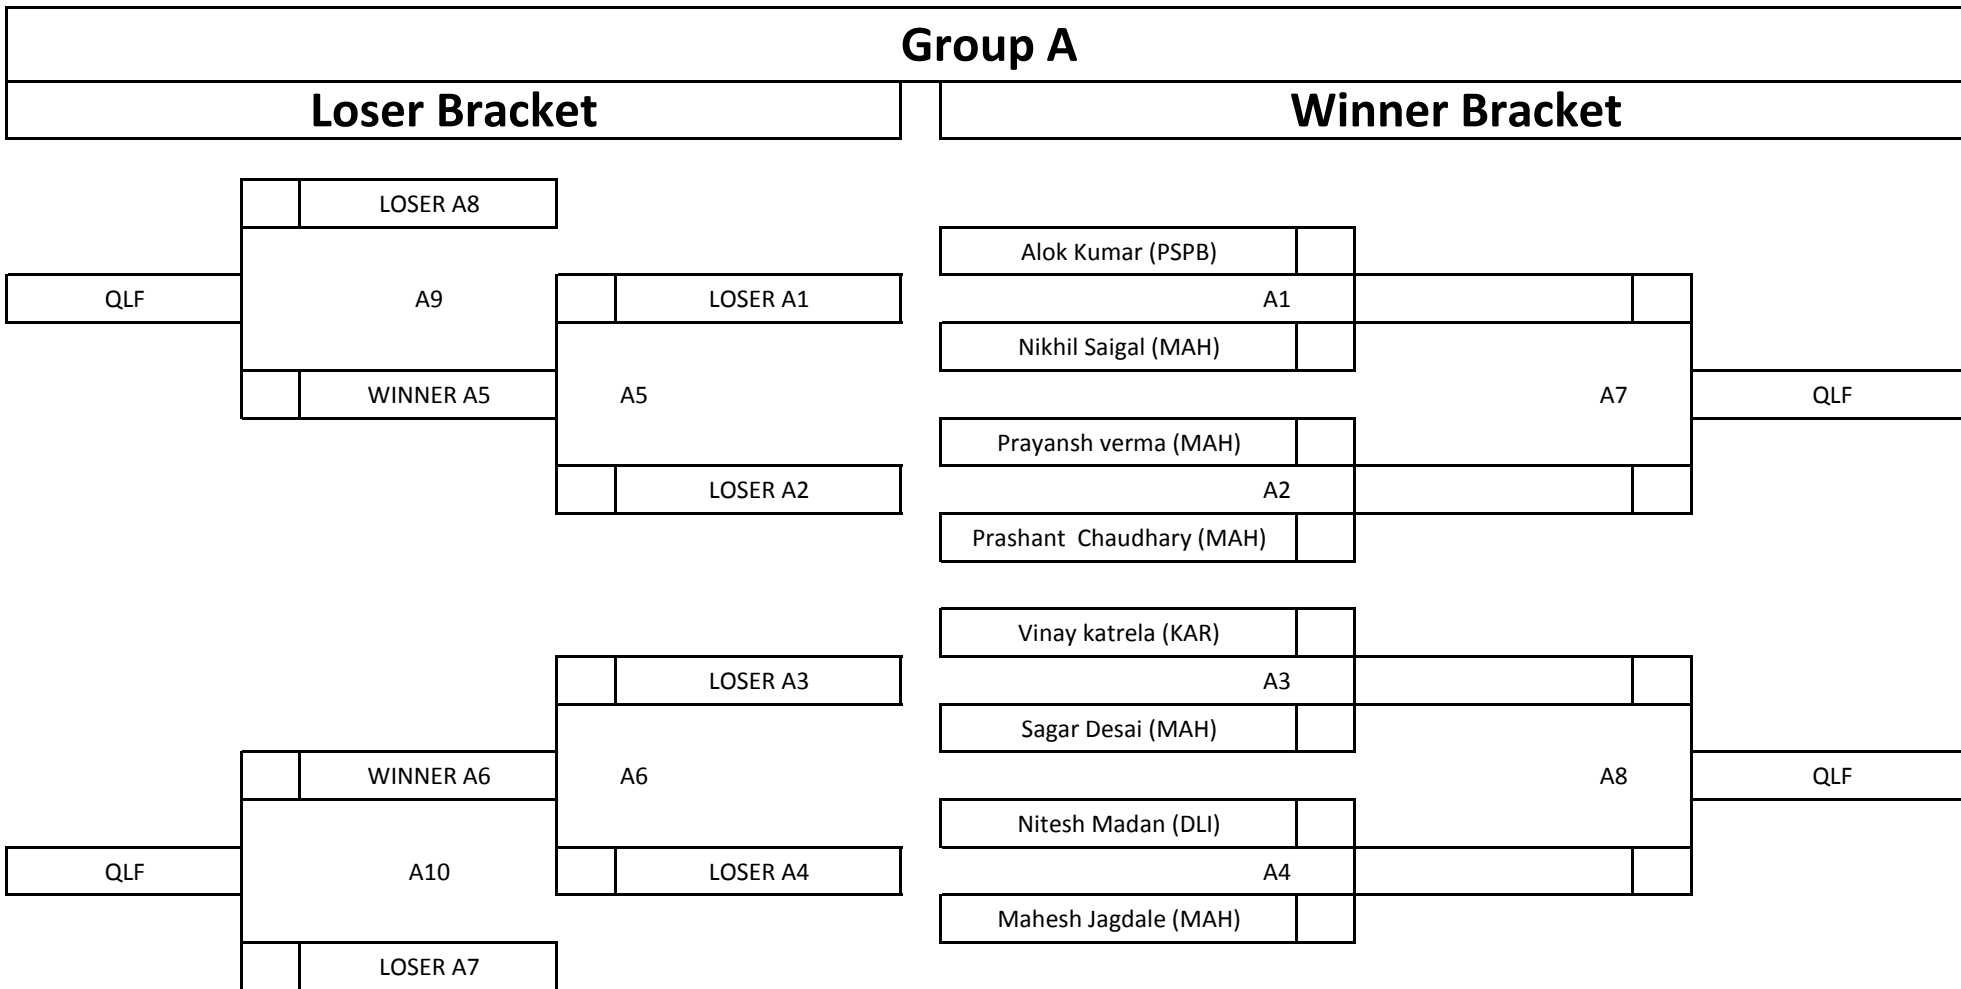

The NSCI National 8 Ball Pool (MEN) Championship 2012

Venue : NSCI , Lala Lajpatraj Marg, Worli, Mumbai - 400 018

Format : Double Elimination Matches : Race to 5 Frames

The NSCI National 8 Ball Pool (MEN) Championship 2012