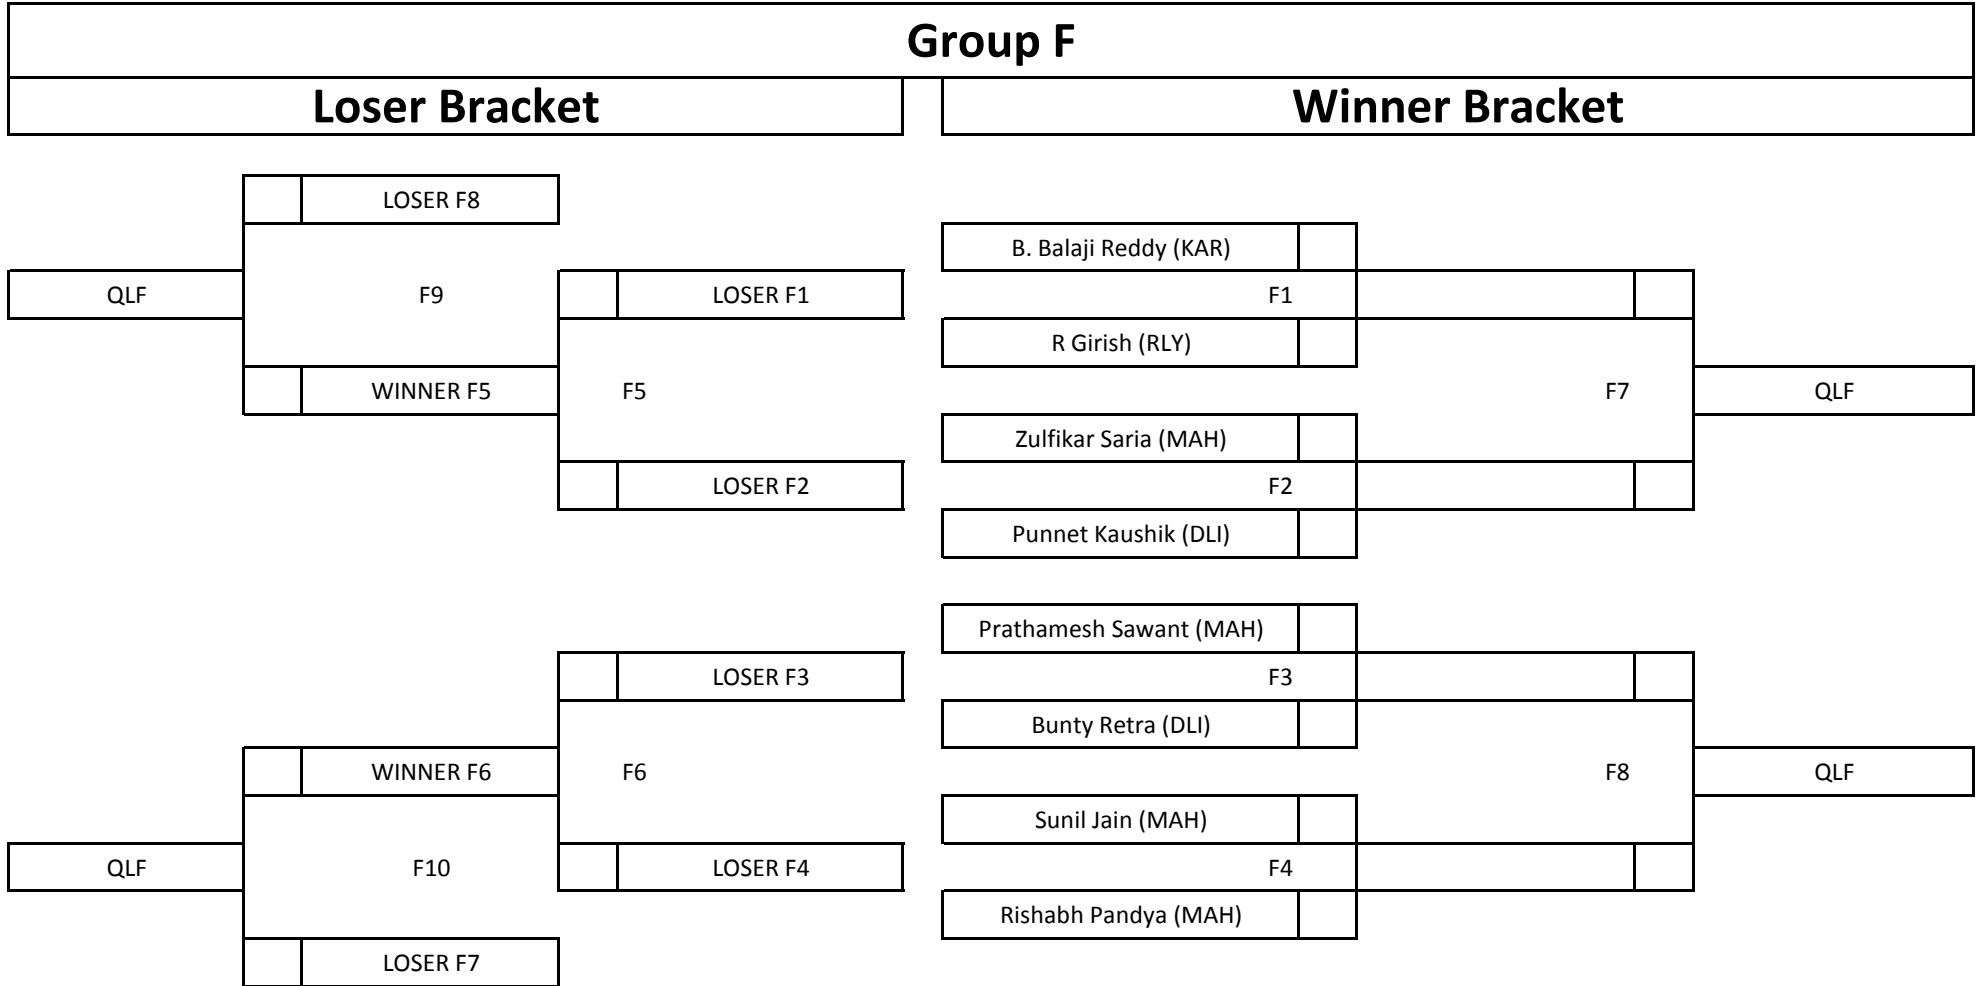

The NSCI National 8 Ball Pool (MEN) Championship 2012

Venue : NSCI , Lala Lajpatraj Marg, Worli, Mumbai - 400 018

Format : Double Elimination Matches : Race to 5 Frames