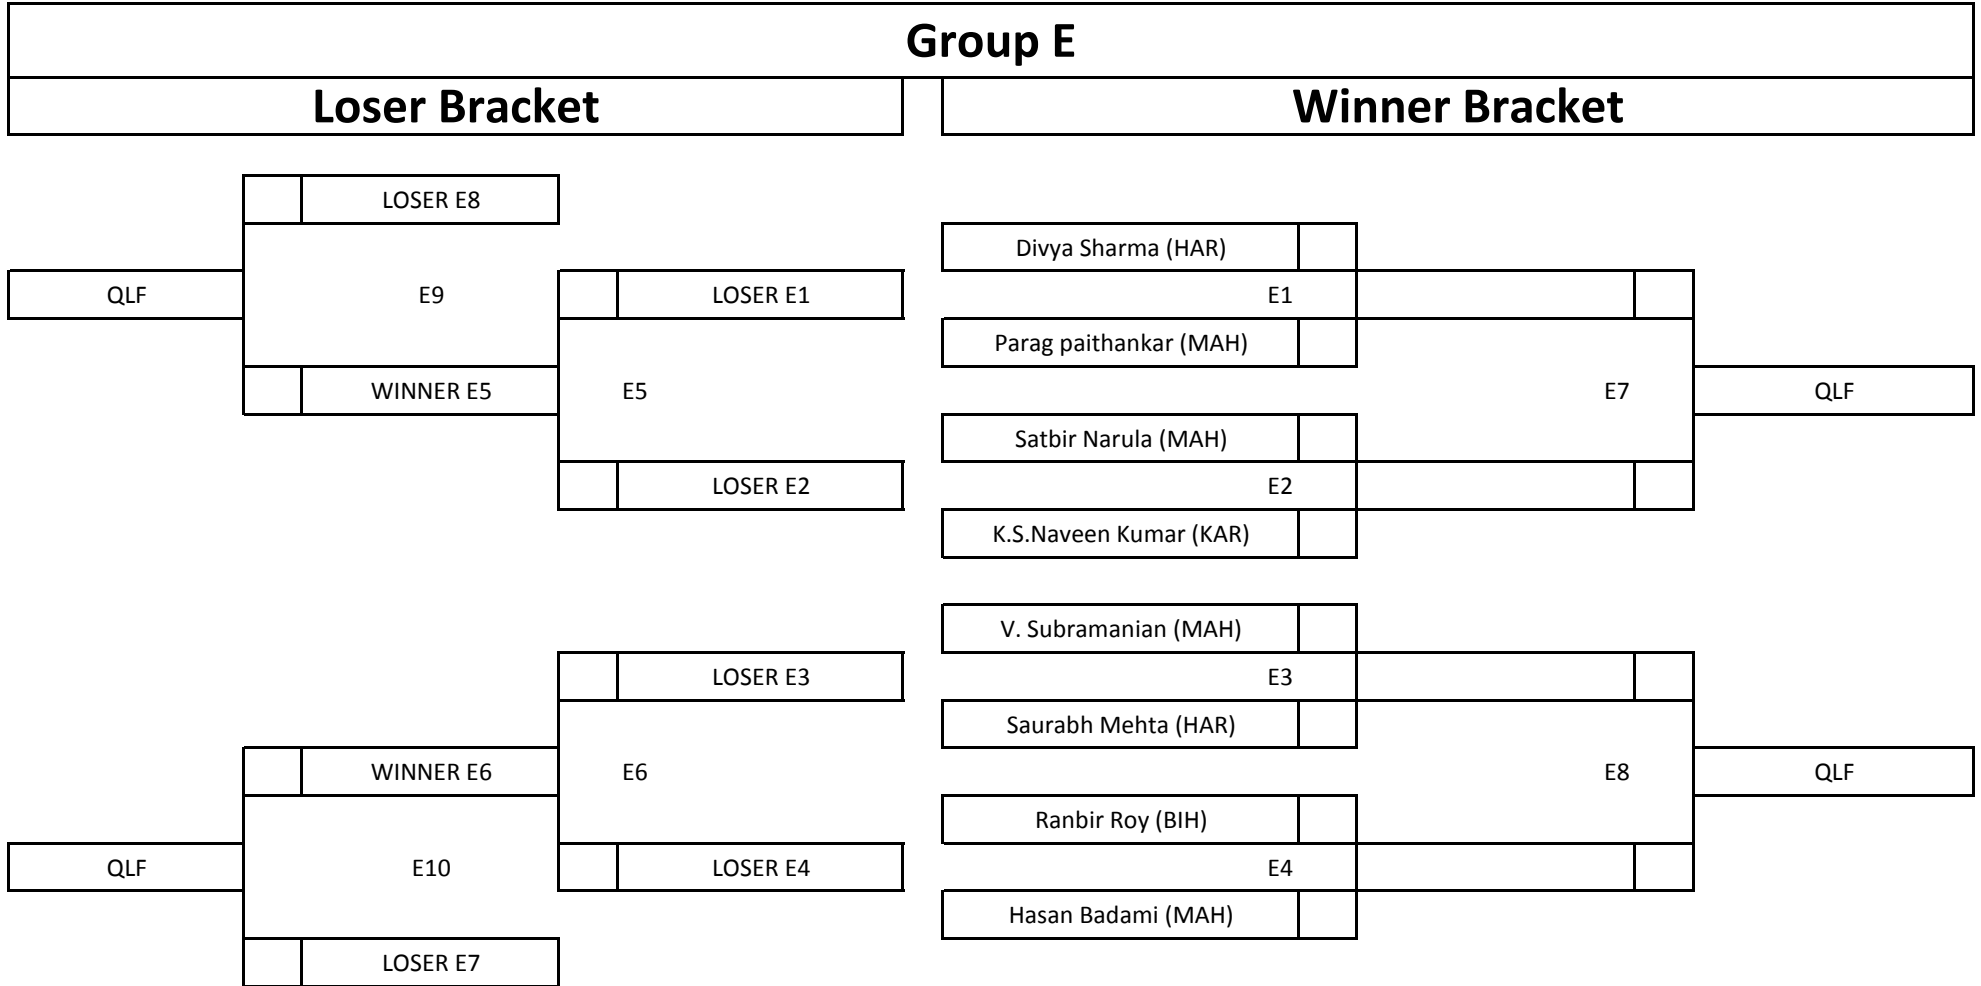

Format : Double Elimination Matches : Race to 5 Frames

The NSCI National 8 Ball Pool (MEN) Championship 2012

Venue : NSCI , Lala Lajpatraj Marg, Worli, Mumbai - 400 018

Format : Double Elimination Matches : Race to 5 Frames