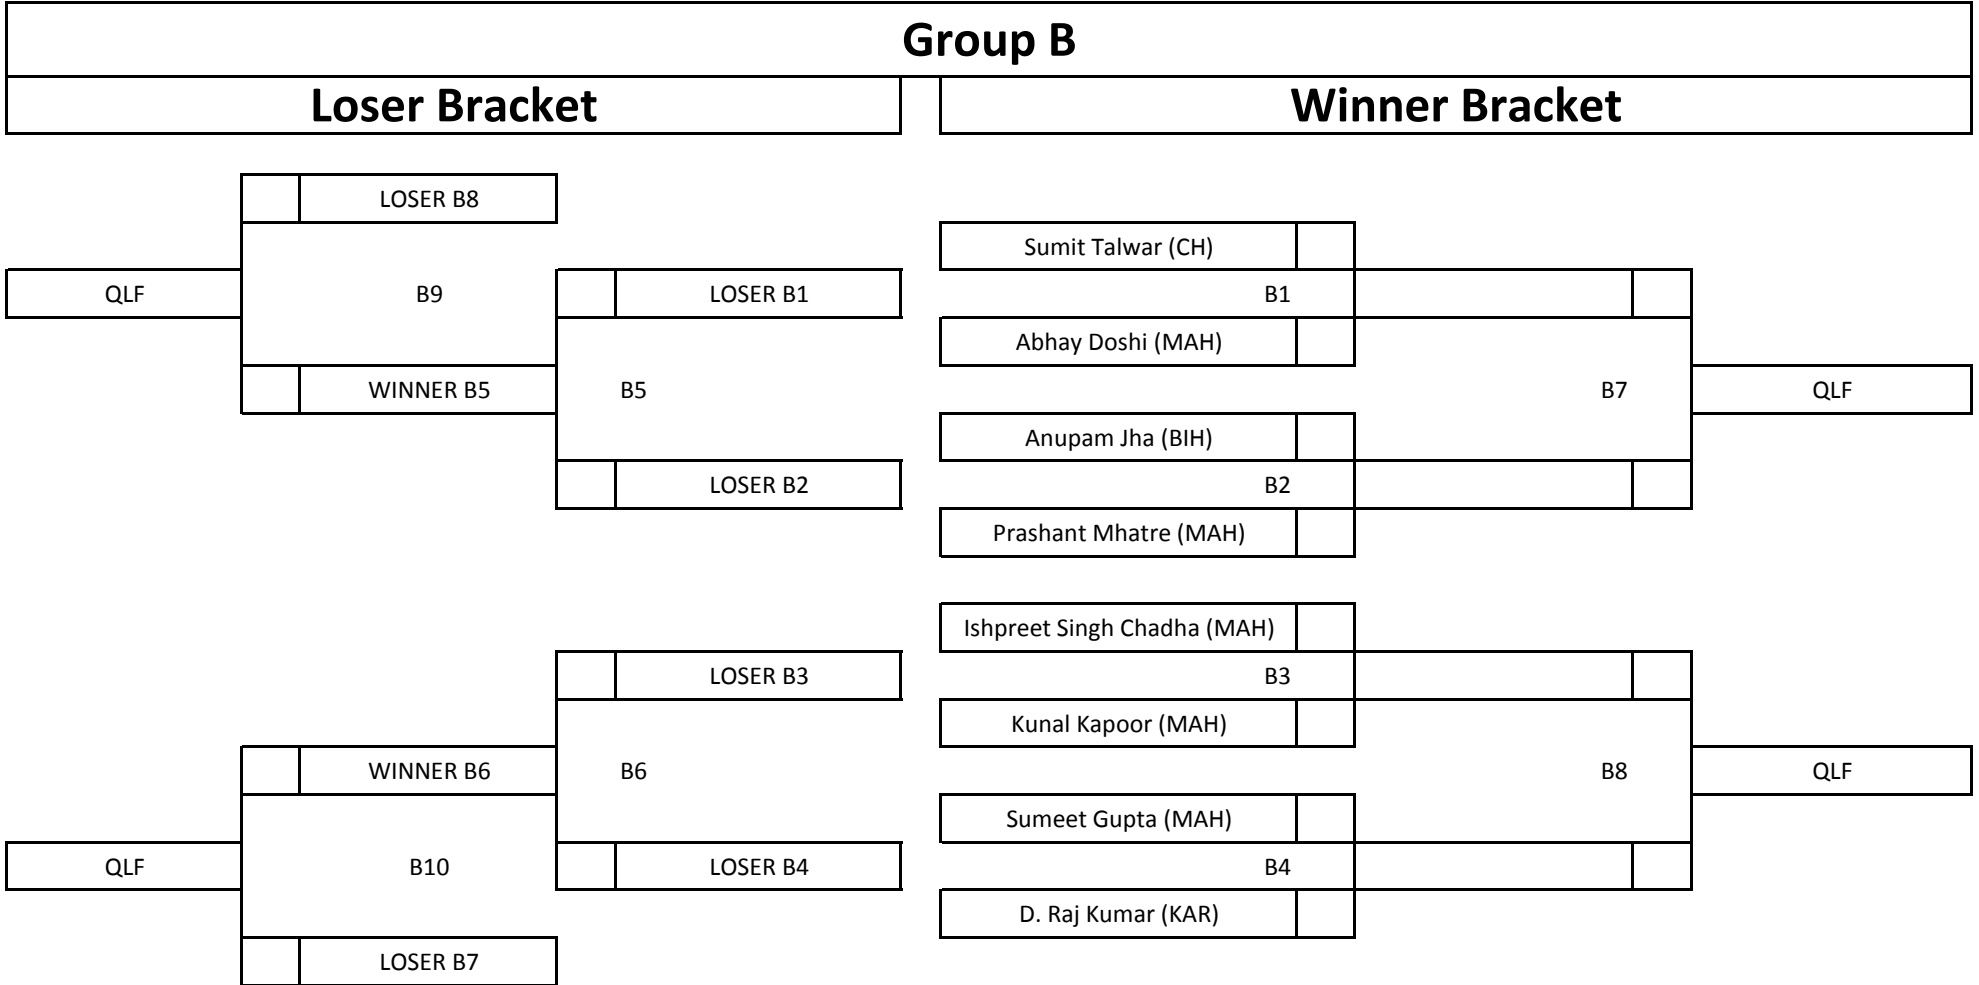

The NSCI National 8 Ball Pool (MEN) Championship 2012

Venue : NSCI , Lala Lajpatraj Marg, Worli, Mumbai - 400 018

Format : Double Elimination Matches : Race to 5 Frames