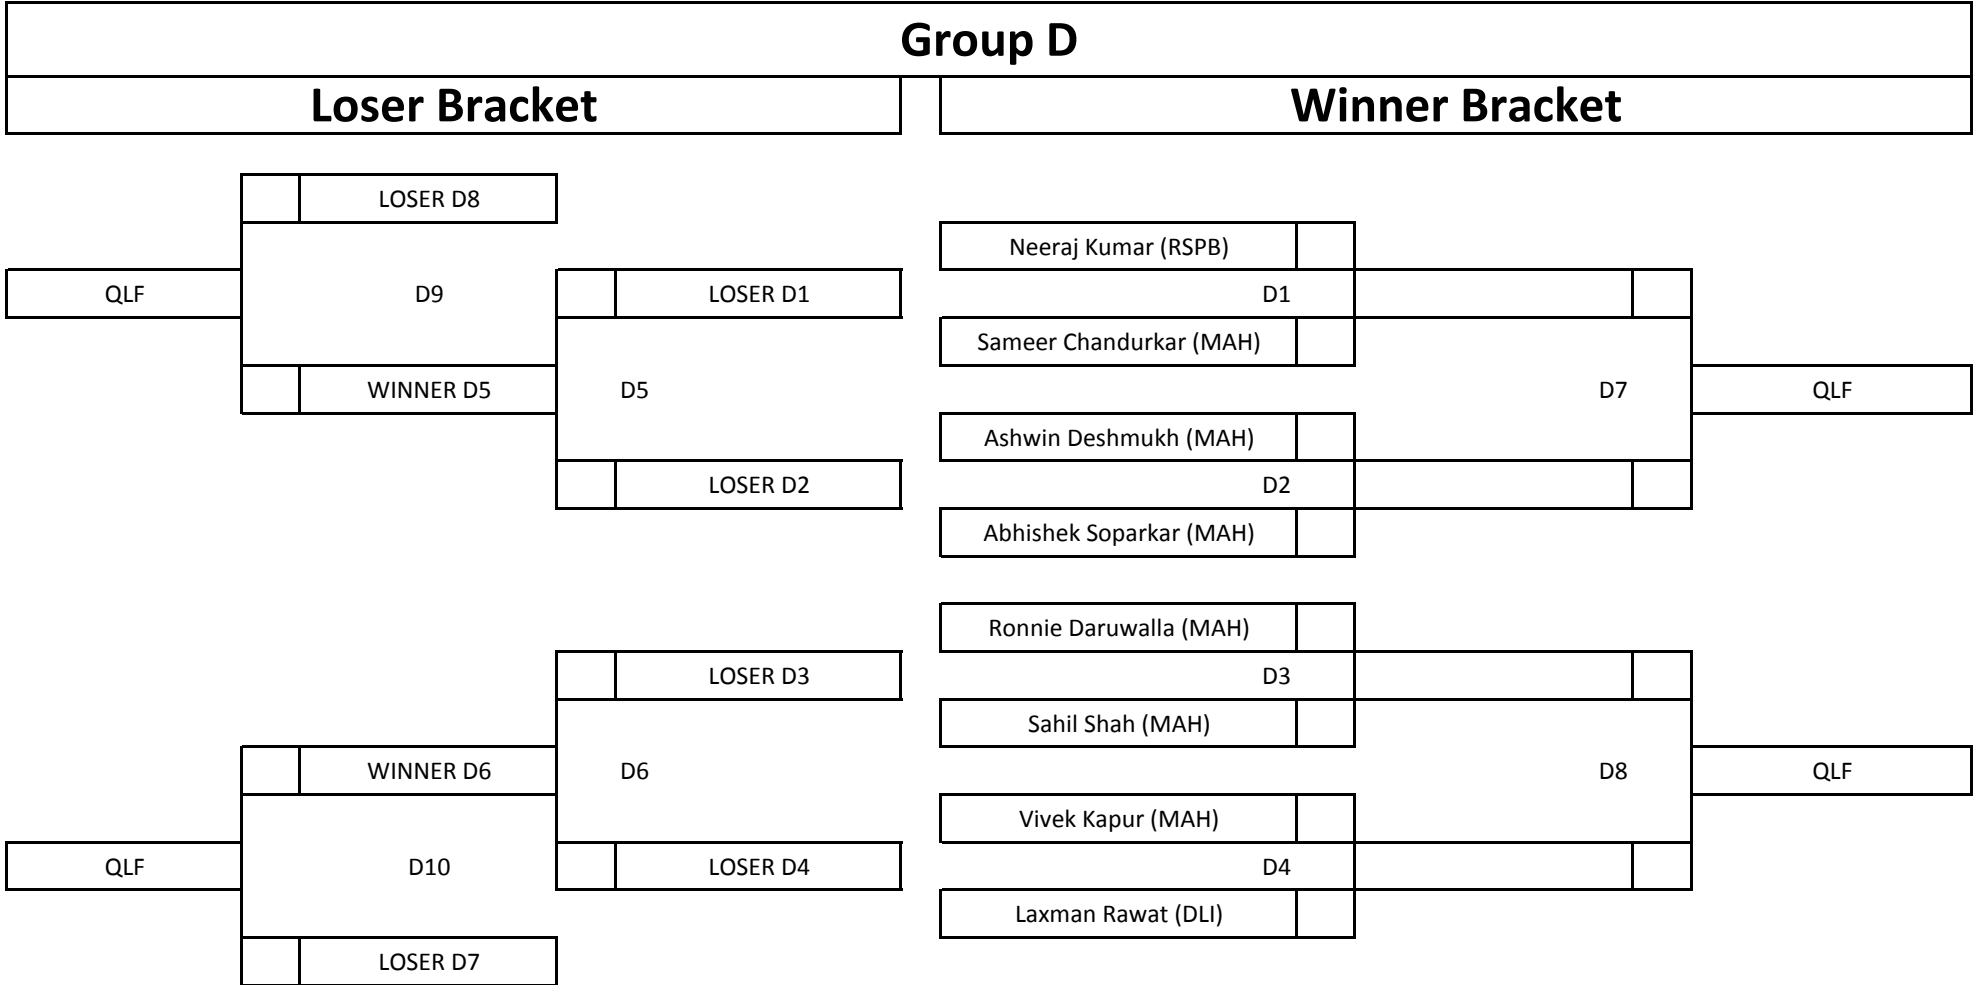

The NSCI National 8 Ball Pool (MEN) Championship 2012

Venue : NSCI , Lala Lajpatraj Marg, Worli, Mumbai - 400 018

Format : Double Elimination Matches : Race to 5 Frames