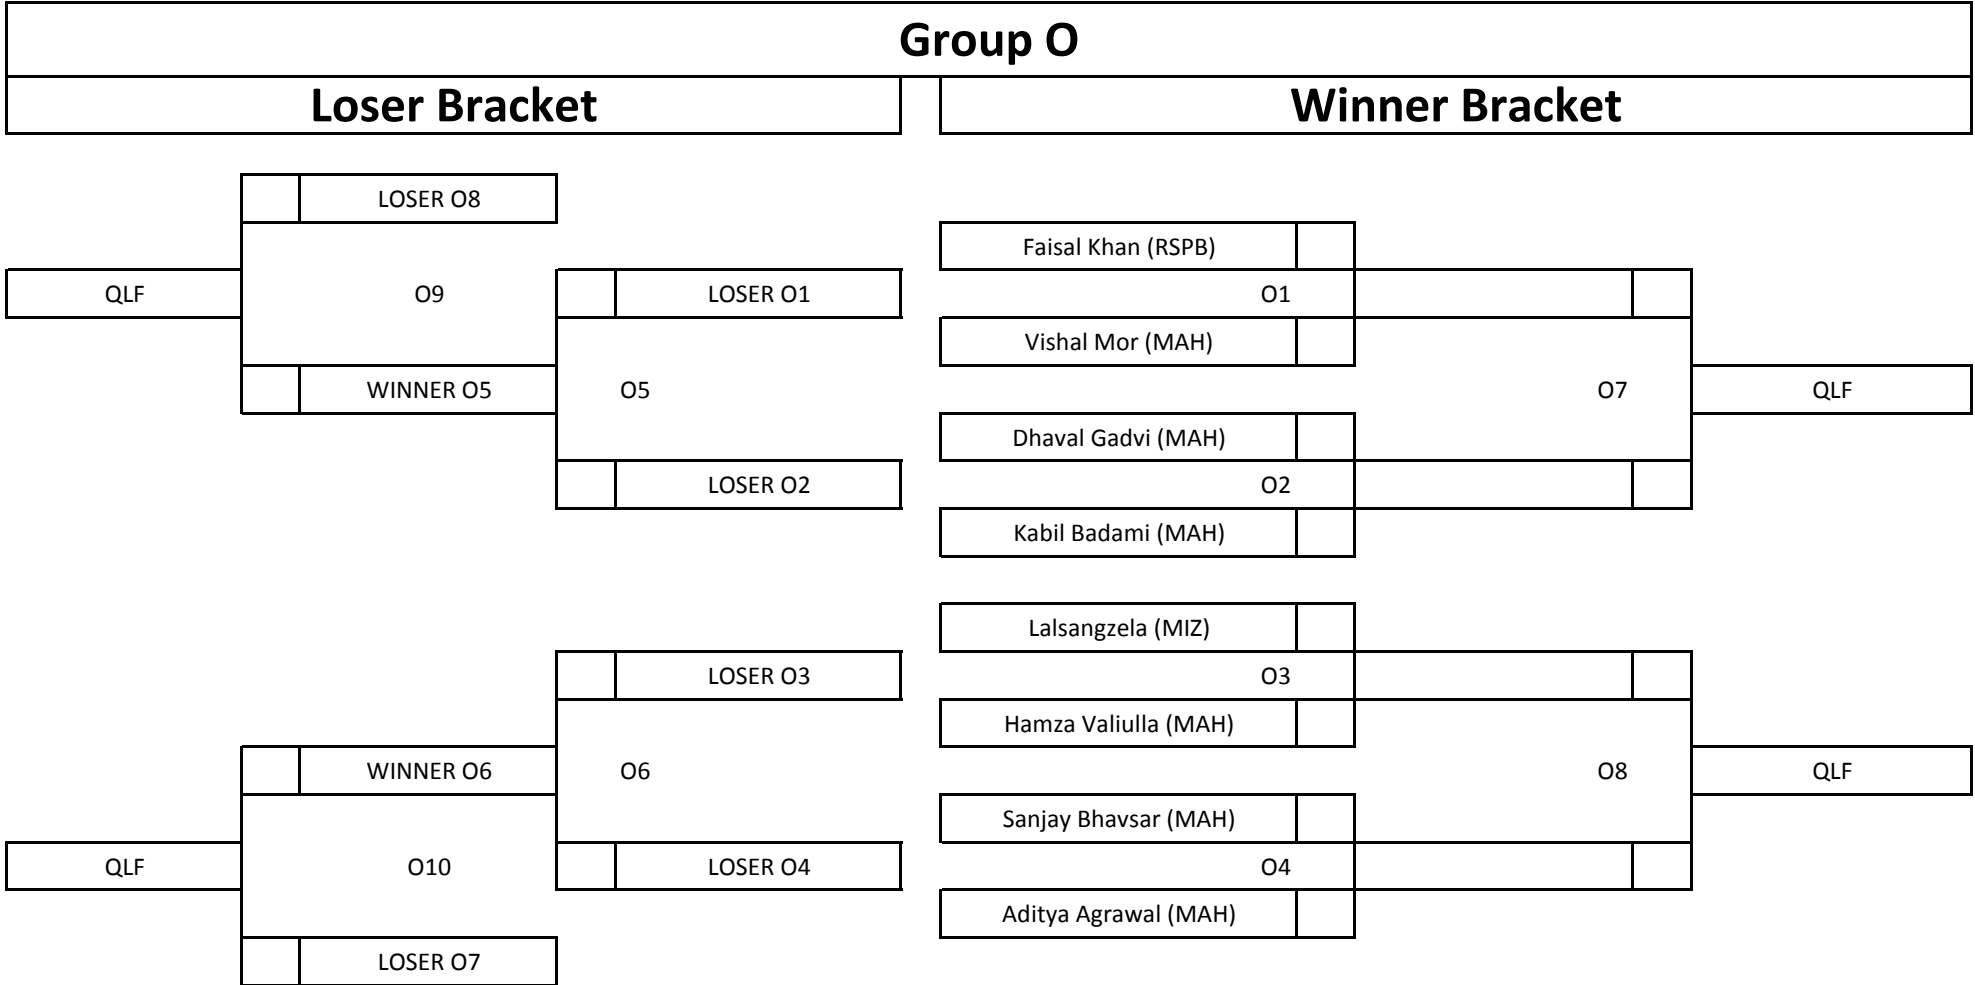

The NSCI National 8 Ball Pool (MEN) Championship 2012

Venue : NSCI , Lala Lajpatraj Marg, Worli, Mumbai - 400 018

Format : Double Elimination Matches : Race to 5 Frames