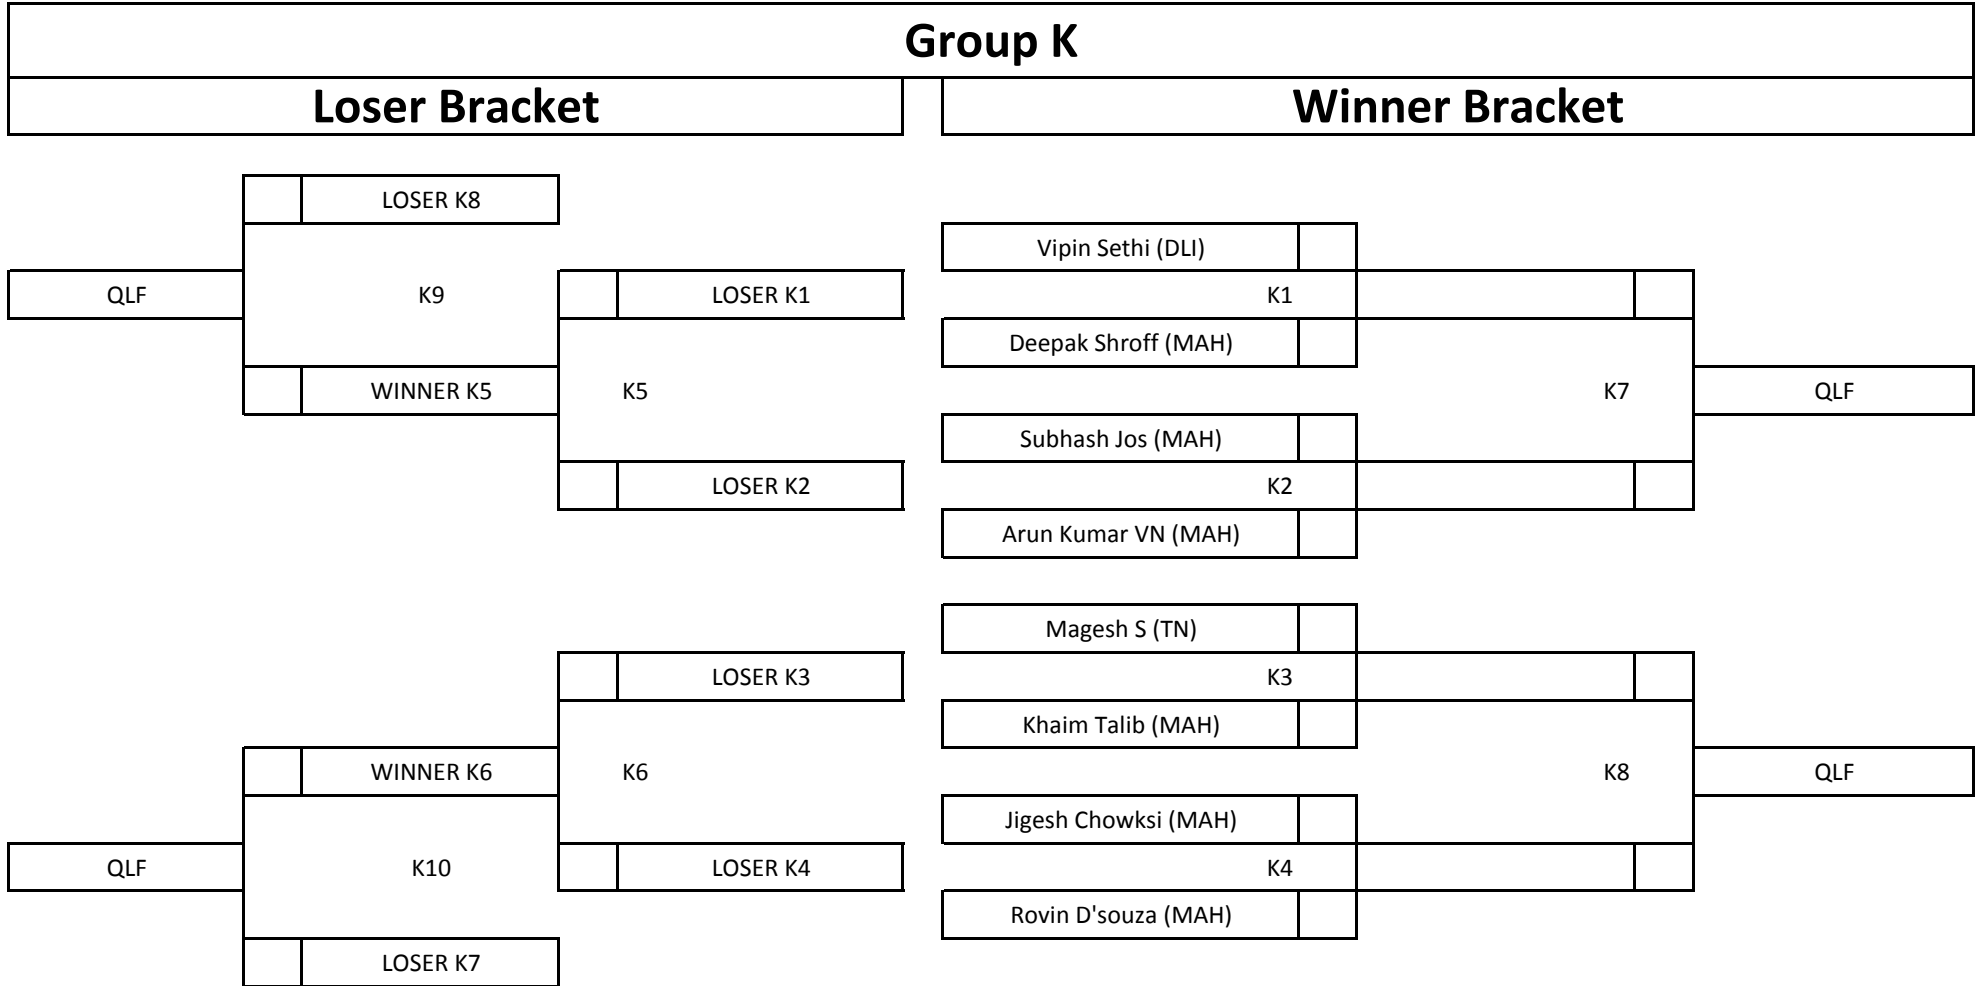

The NSCI National 8 Ball Pool (MEN) Championship 2012

Venue : NSCI , Lala Lajpatraj Marg, Worli, Mumbai - 400 018

Format : Double Elimination Matches : Race to 5 Frames