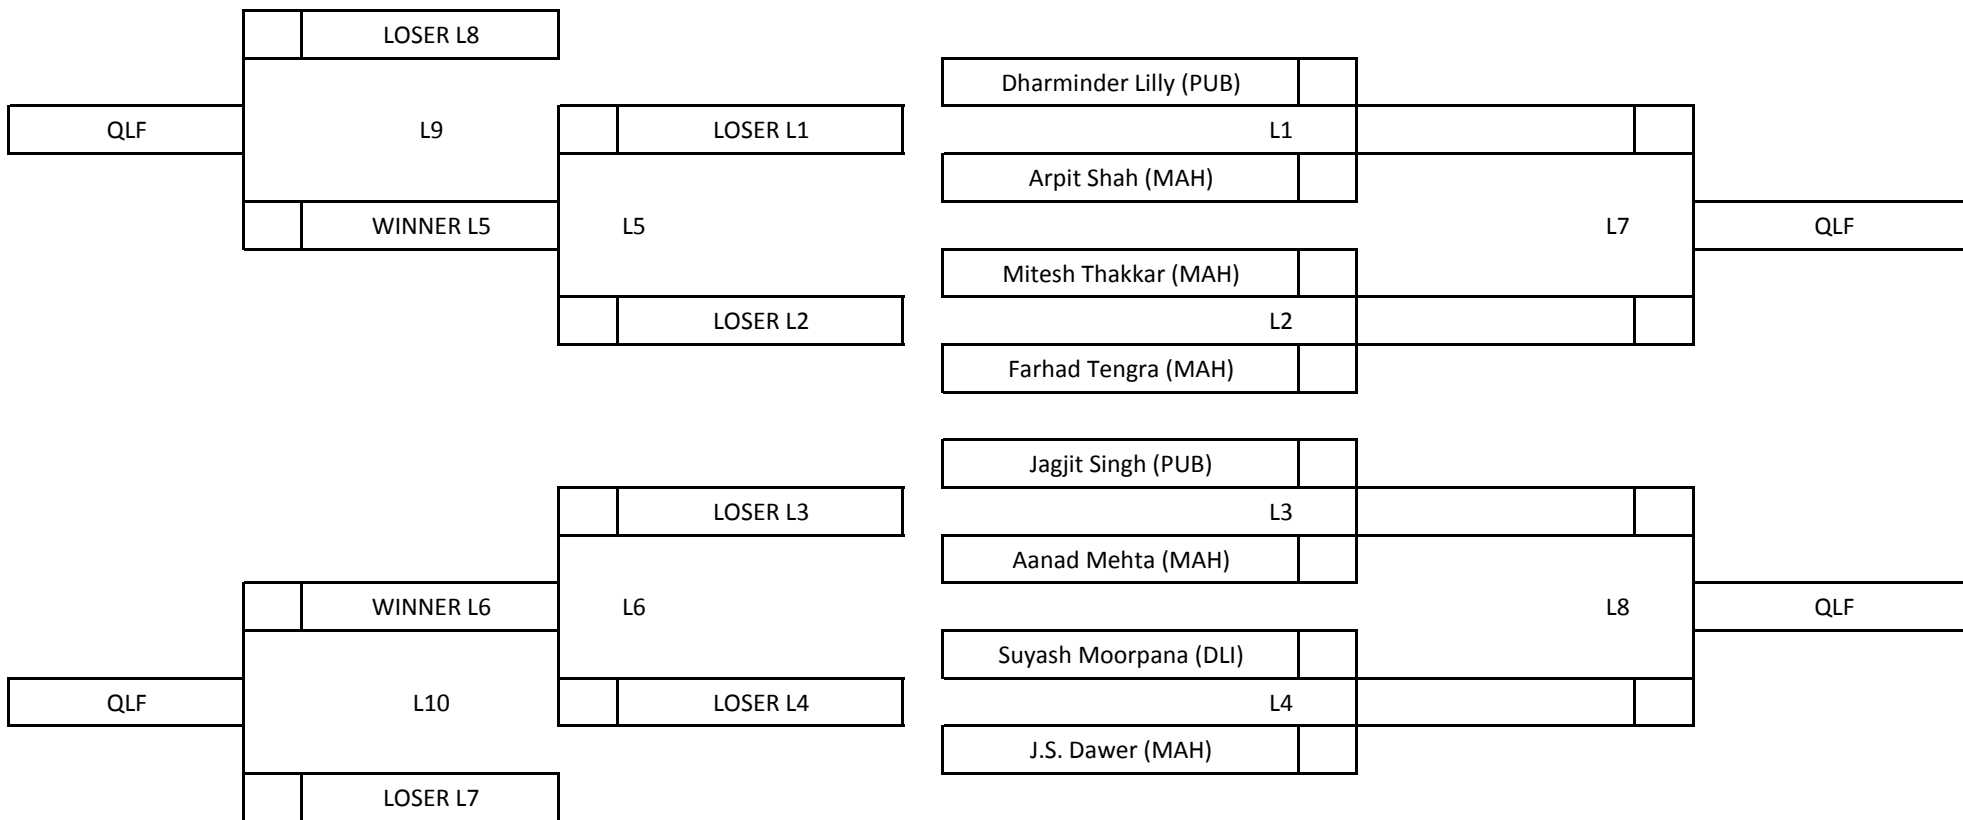

Venue : NSCI , Lala Lajpatraj Marg, Worli, Mumbai - 400 018

Format : Double Elimination Matches : Race to 5 Frames

Group L

Loser Bracket

Winner Bracket

WIRAKA
Your Professional's Choice

SINCE 1680

SIMONIS CLOTH

THE BELGIAN BILLIARD BALLS

The NSCI National 8 Ball Pool (MEN) Championship 2012

Venue : NSCI , Lala Lajpatraj Marg, Worli, Mumbai - 400 018

Format : Double Elimination Matches : Race to 5 Frames

The NSCI National 8 Ball Pool (MEN) Championship 2012