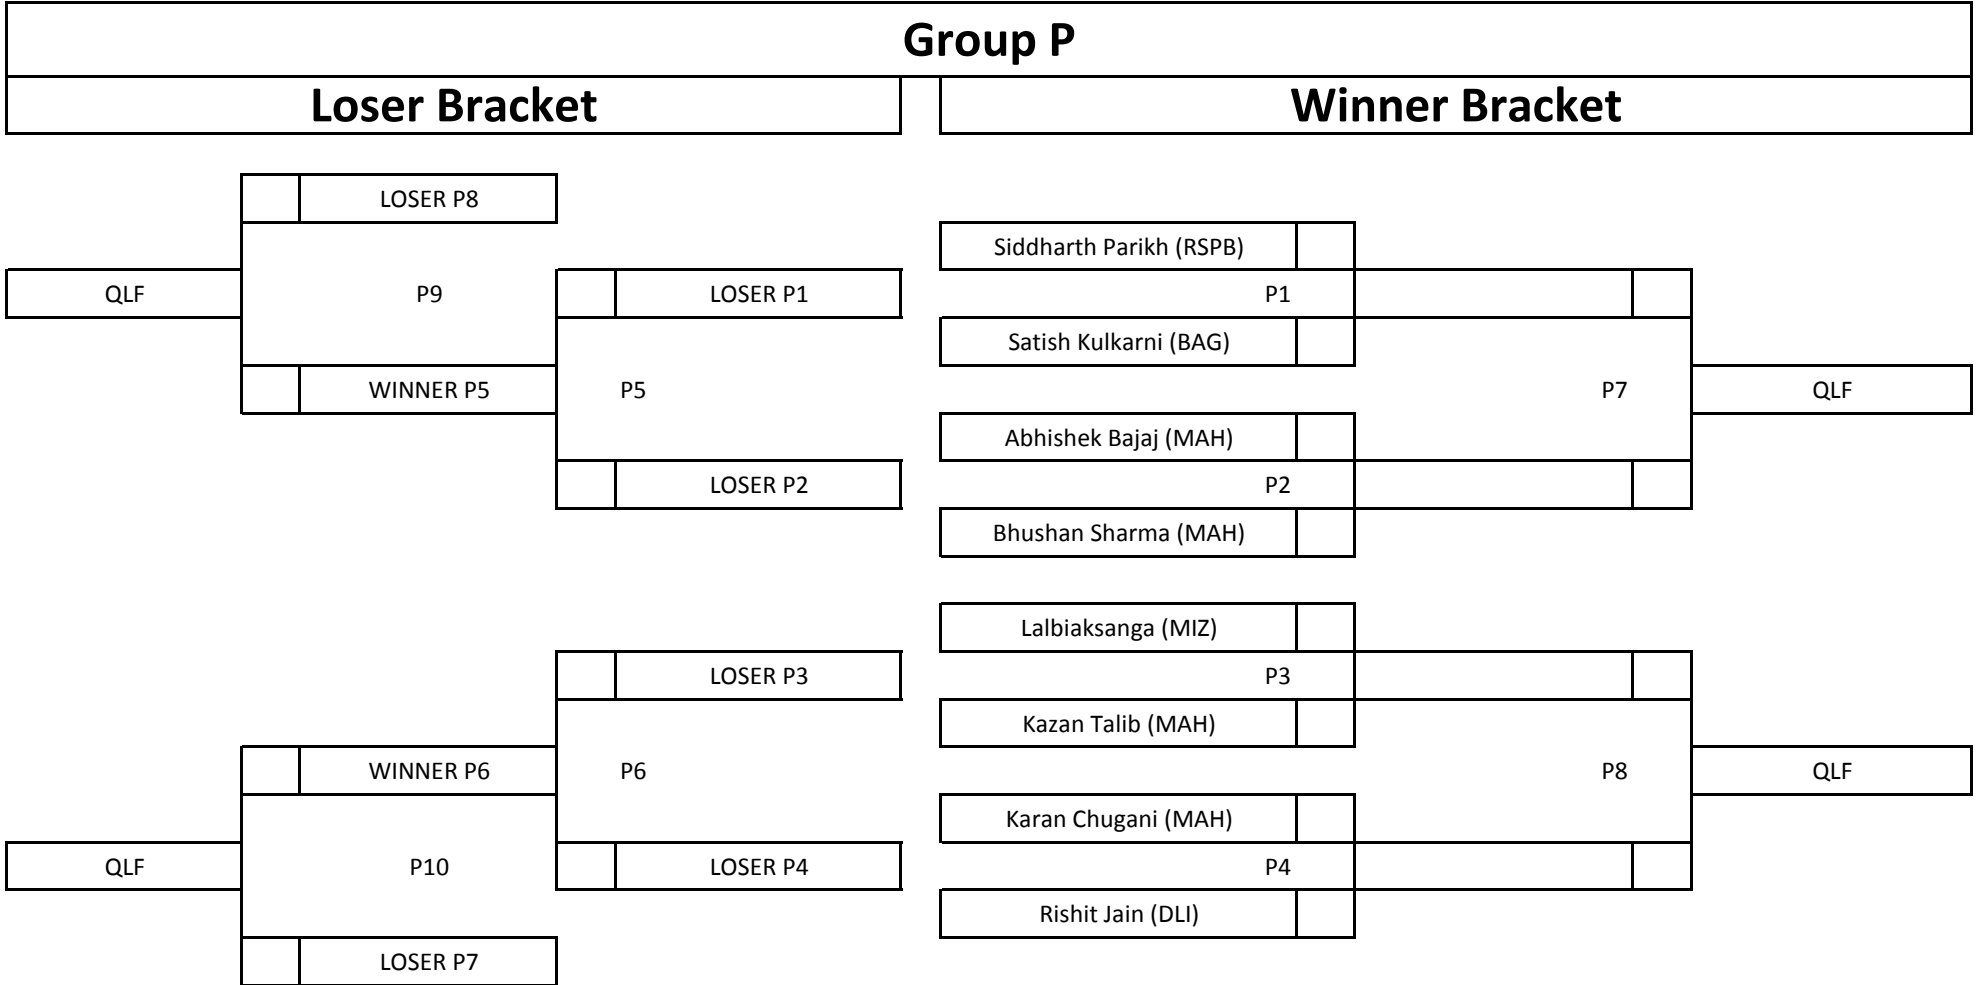

Format : Double Elimination Matches : Race to 5 Frames

The NSCI National 8 Ball Pool (MEN) Championship 2012

Venue : NSCI , Lala Lajpatraj Marg, Worli, Mumbai - 400 018

Format : Double Elimination Matches : Race to 5 Frames