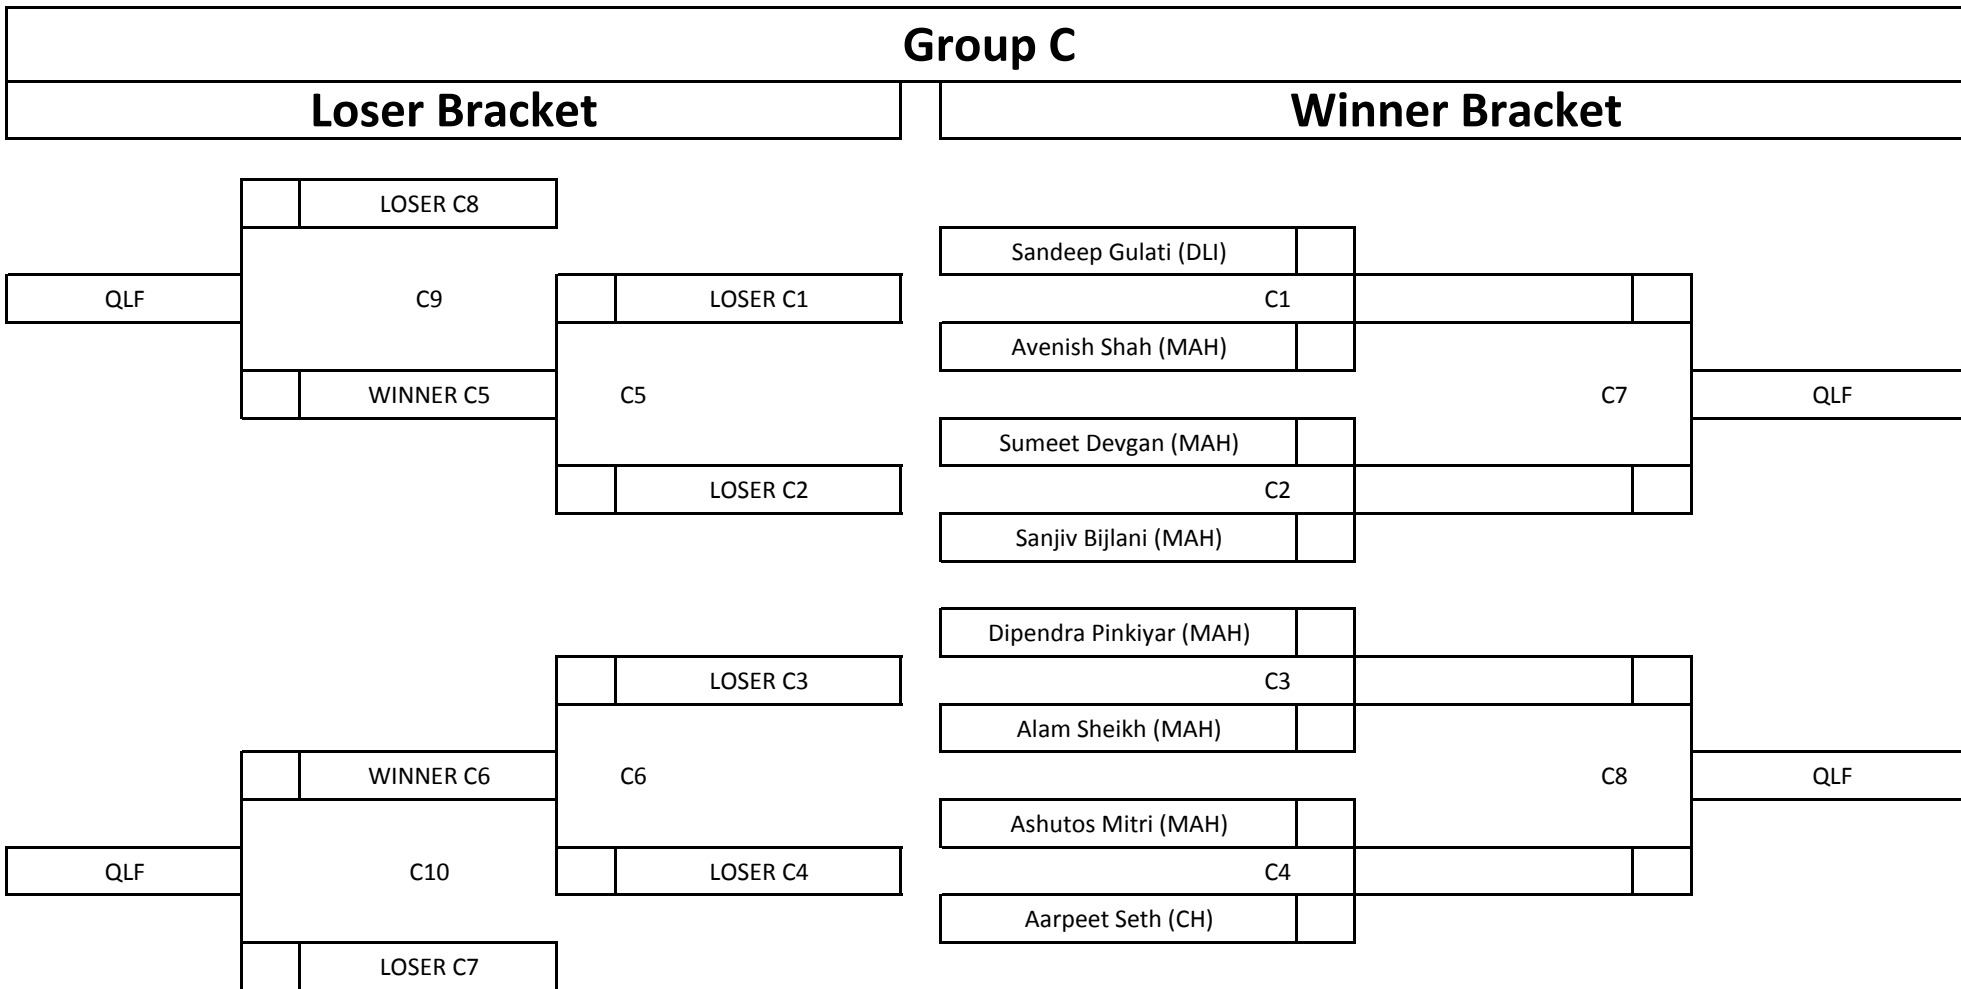

The NSCI National 8 Ball Pool (MEN) Championship 2012

Venue : NSCI , Lala Lajpatraj Marg, Worli, Mumbai - 400 018

Format : Double Elimination Matches : Race to 5 Frames

WIRAKA
Your Professional's Choice

SINCE 1680

SIMONIS CLOTH

THE BELGIAN BILLIARD BALLS