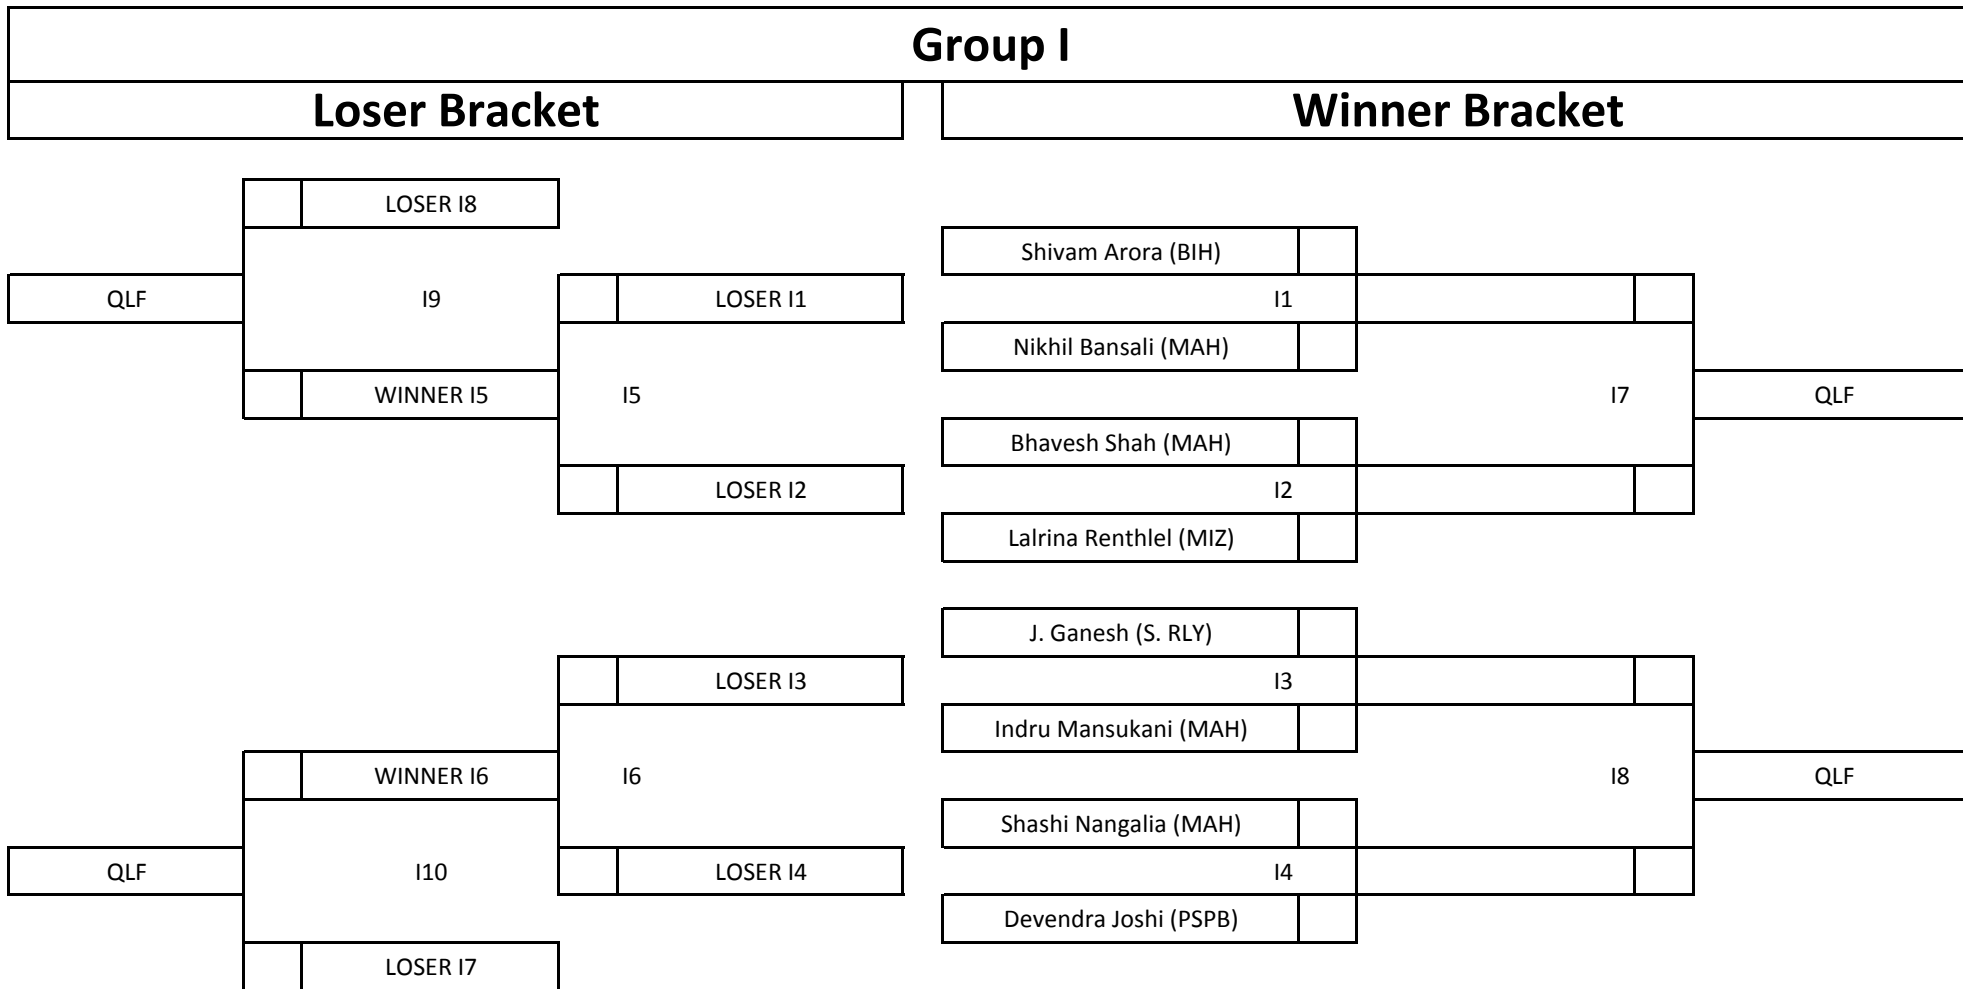

Format : Double Elimination Matches : Race to 5 Frames

The NSCI National 8 Ball Pool (MEN) Championship 2012

Venue : NSCI , Lala Lajpatraj Marg, Worli, Mumbai - 400 018

Format : Double Elimination Matches : Race to 5 Frames