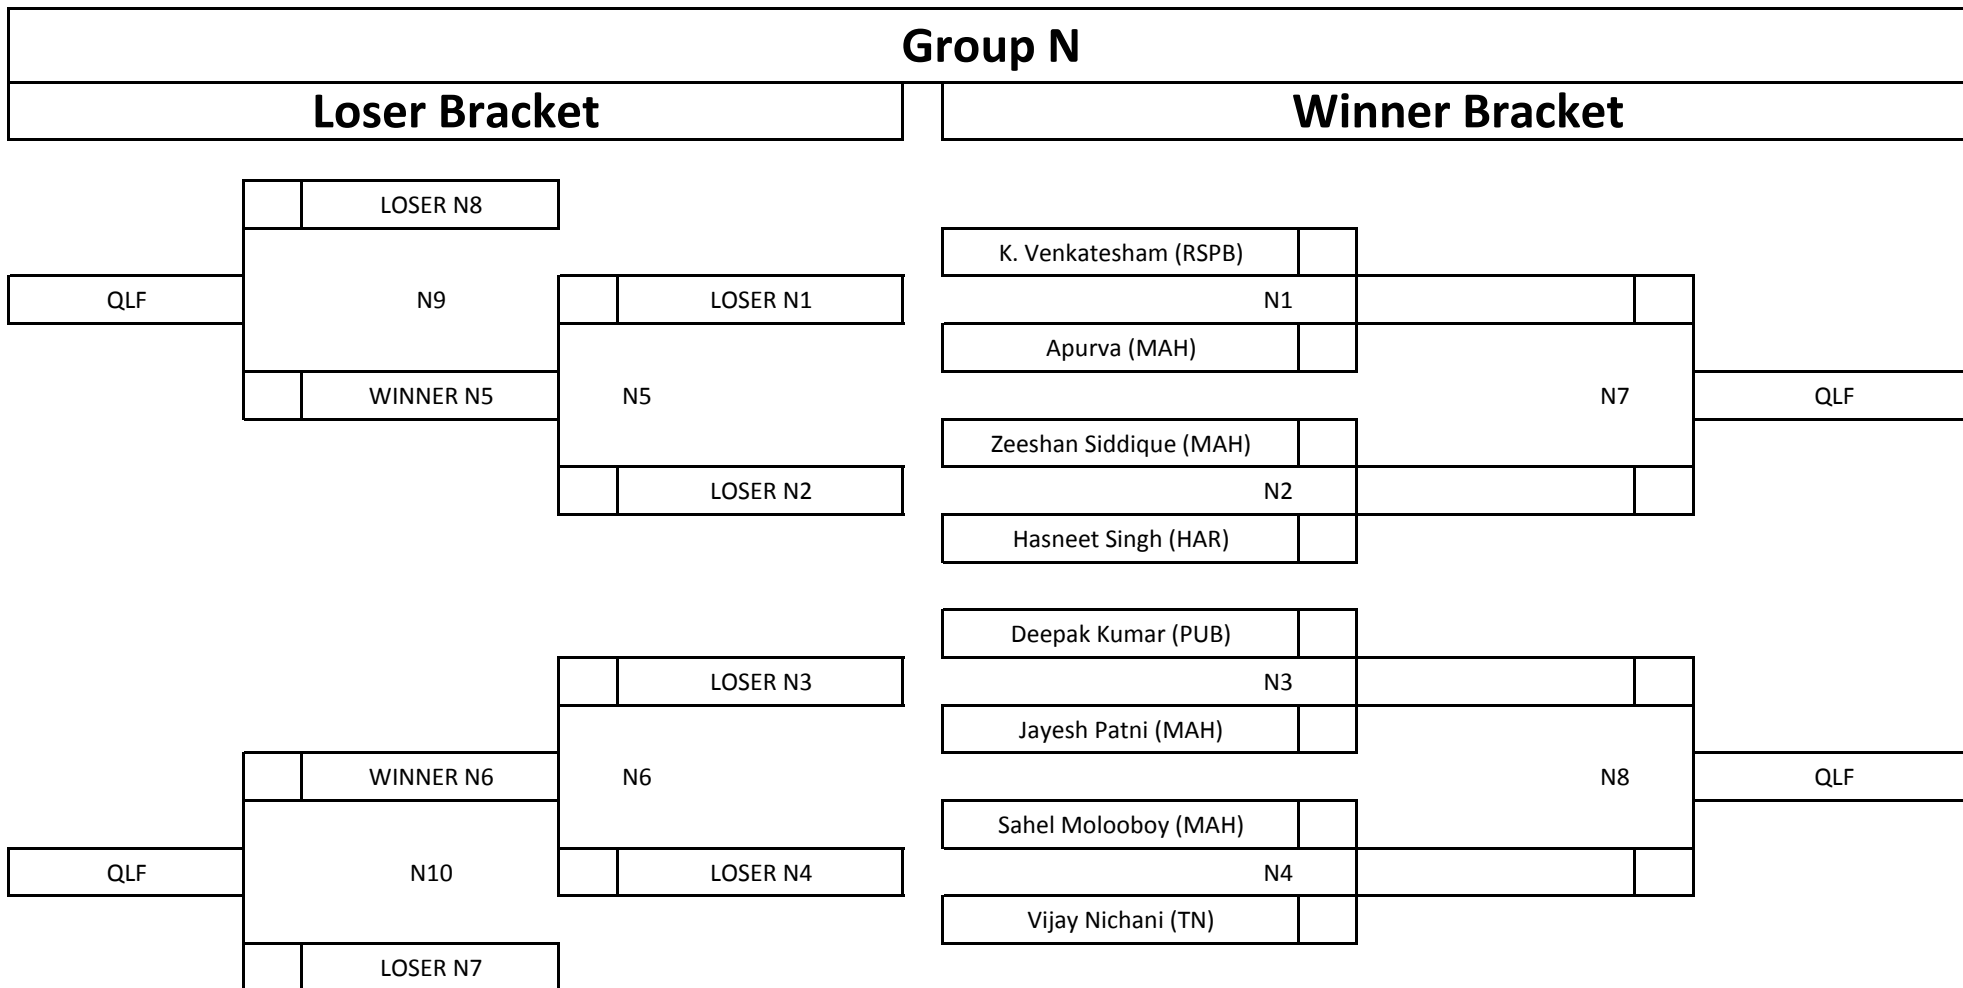

The NSCI National 8 Ball Pool (MEN) Championship 2012

Venue : NSCI , Lala Lajpatraj Marg, Worli, Mumbai - 400 018

Format : Double Elimination Matches : Race to 5 Frames