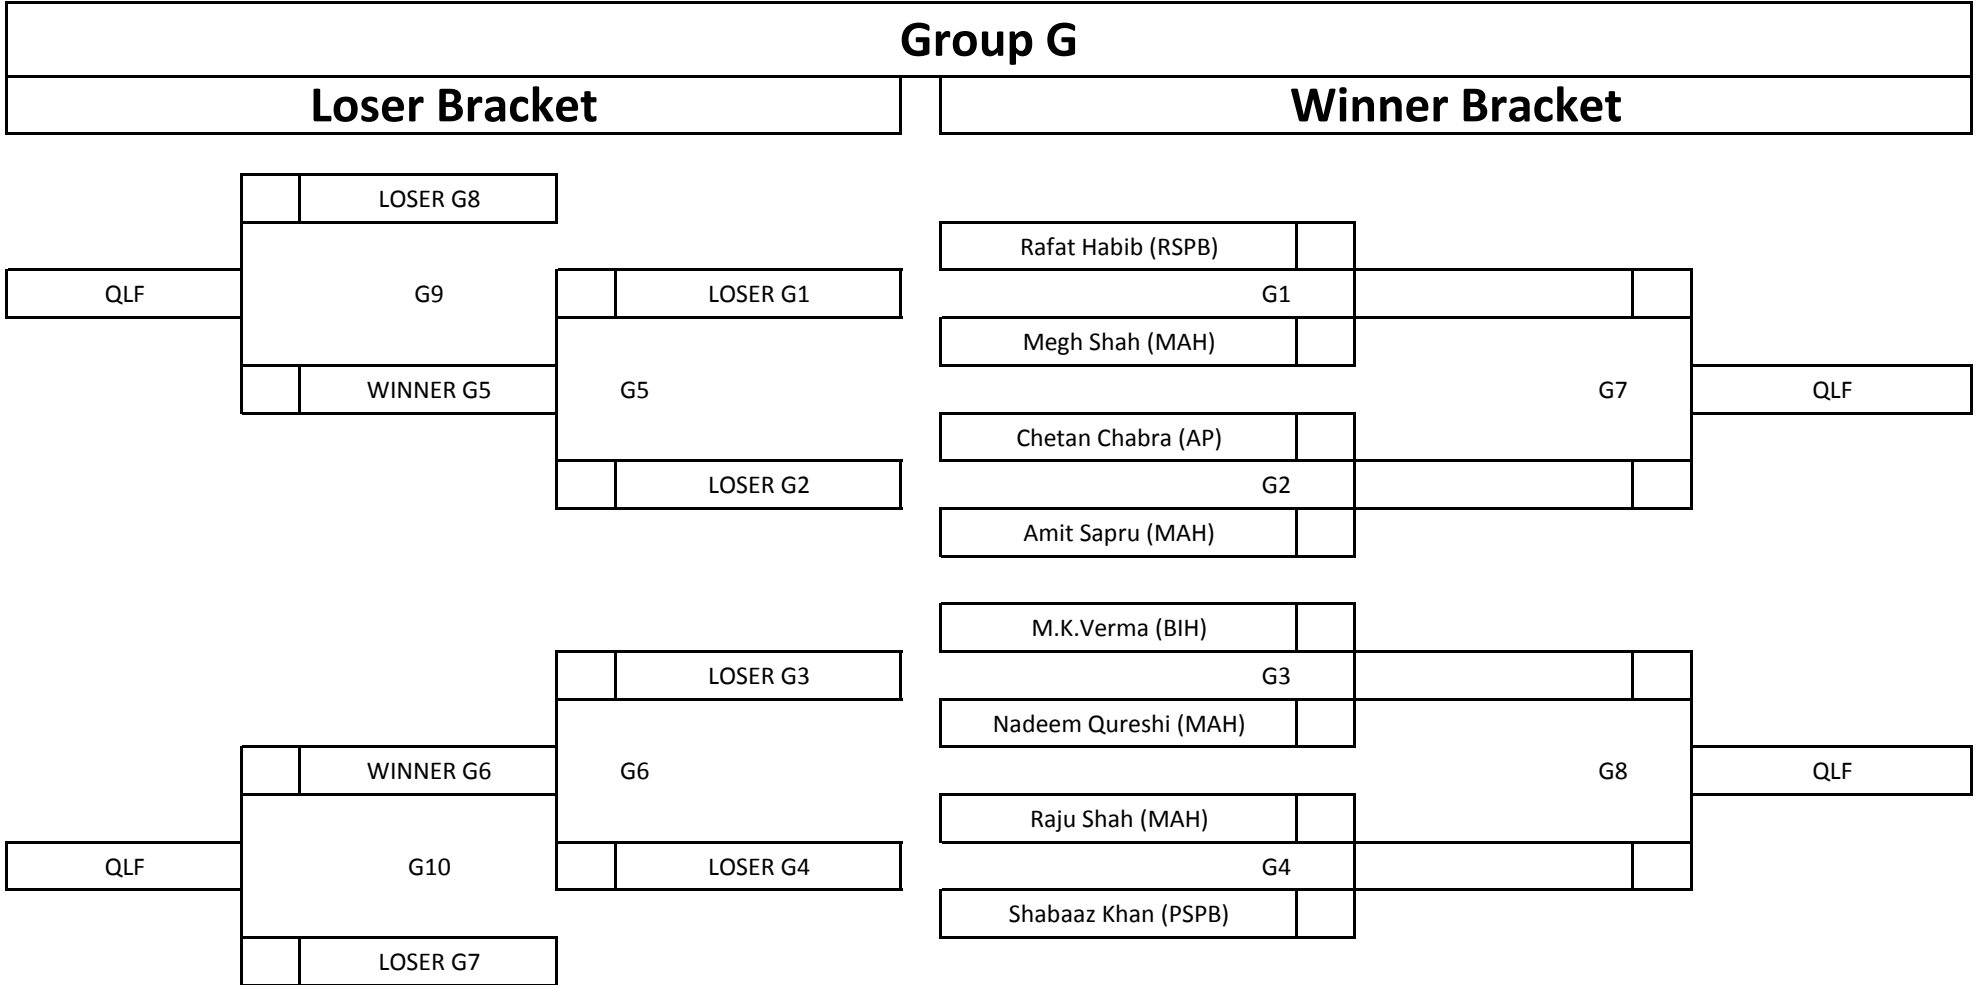

The NSCI National 8 Ball Pool (MEN) Championship 2012

Venue : NSCI , Lala Lajpatraj Marg, Worli, Mumbai - 400 018

Format : Double Elimination Matches : Race to 5 Frames