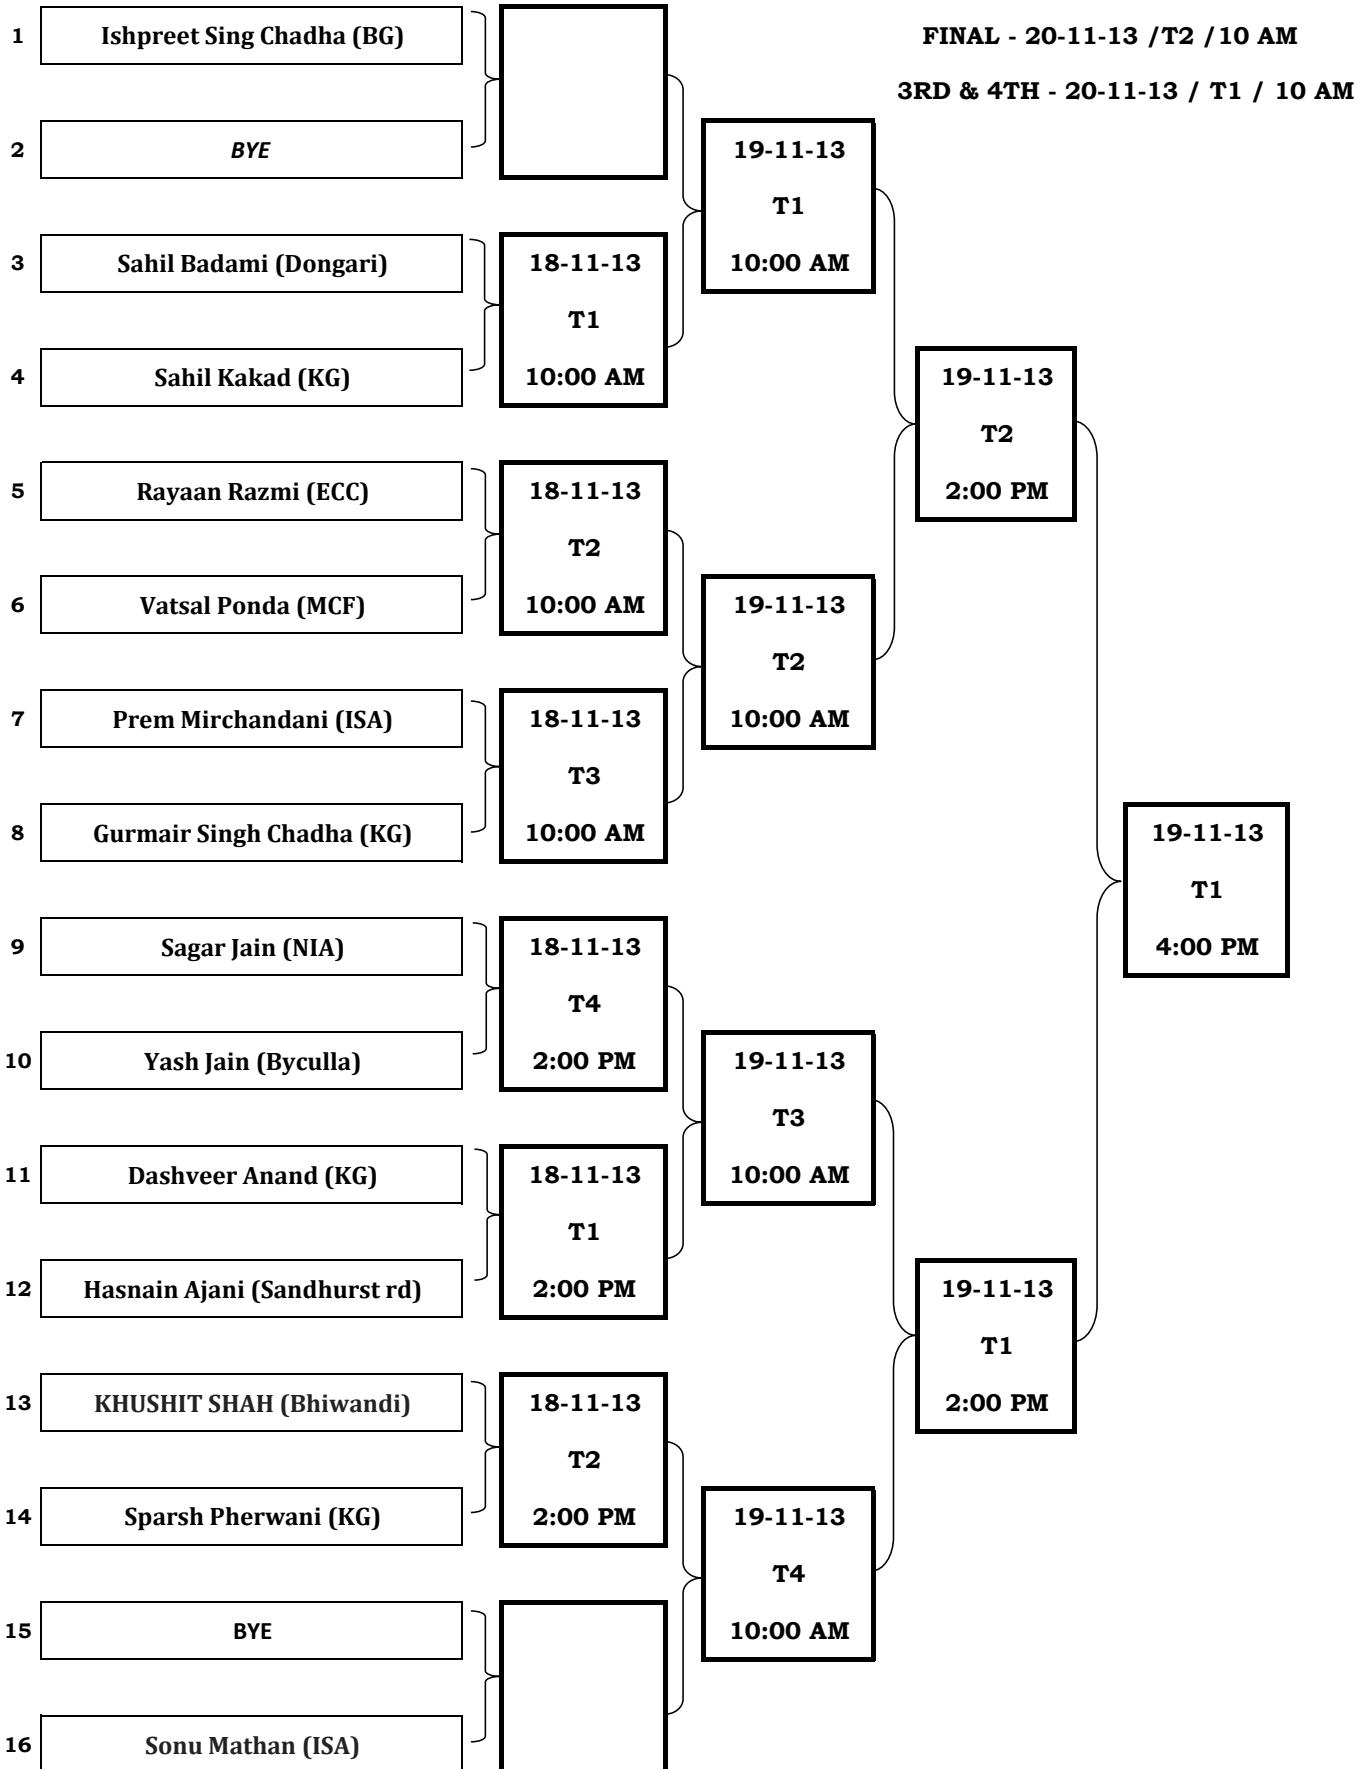

**SUB - JUNIOR SNOOKER DRAW ( BEST OF 3 UPTO FINAL BEST OF 5)**

**SUB - JUNIOR SNOOKER DRAW ( BEST OF 3 UPTO FINAL BEST OF 5)**