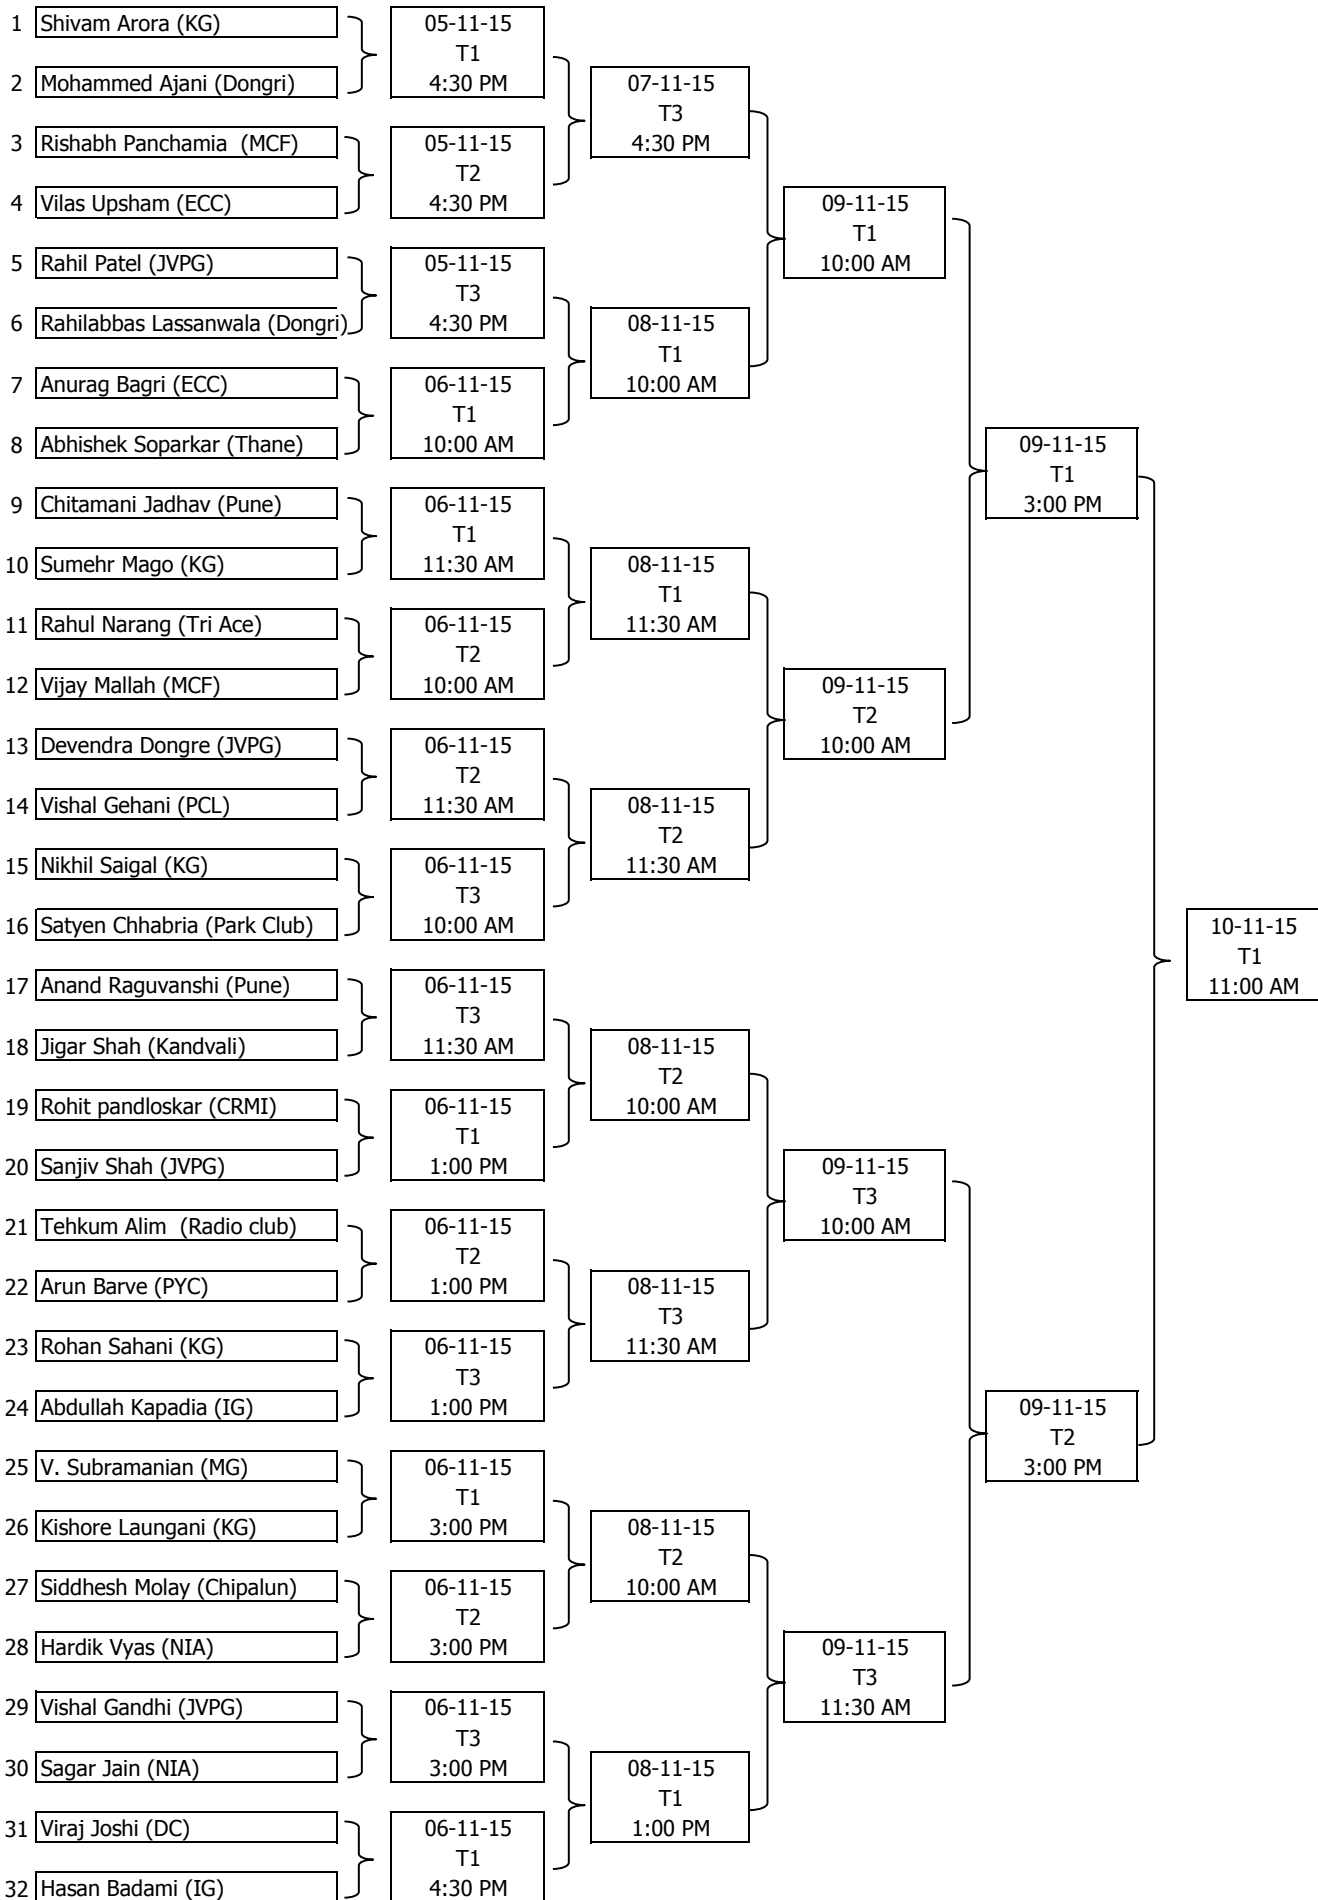

MIG CRICKET CLUB
MAHARASHTRA STATE SELECTION TOURNAMENT 2015-16
 ORGANIZE BY BILLIARDS & SNOOKER ASSOCIATION OF MAHARASHTRA
6 RED SNOOKER DRAW (BEST 7)

MIG CRICKET CLUB
MAHARASHTRA STATE SELECTION TOURNAMENT 2015-16
 ORGANIZE BY BILLIARDS & SNOOKER ASSOCIATION OF MAHARASHTRA
6 RED SNOOKER DRAW (BEST 7)

MIG CRICKET CLUB
MAHARASHTRA STATE SELECTION TOURNAMENT 2015-16
ORGANIZE BY BILLIARDS & SNOOKER ASSOCIATION OF MAHARASHTRA
6 RED SNOOKER DRAW (BEST 7)

(8 Players will be Selected From this draw 2 wild card entries Reserved with BSAM)