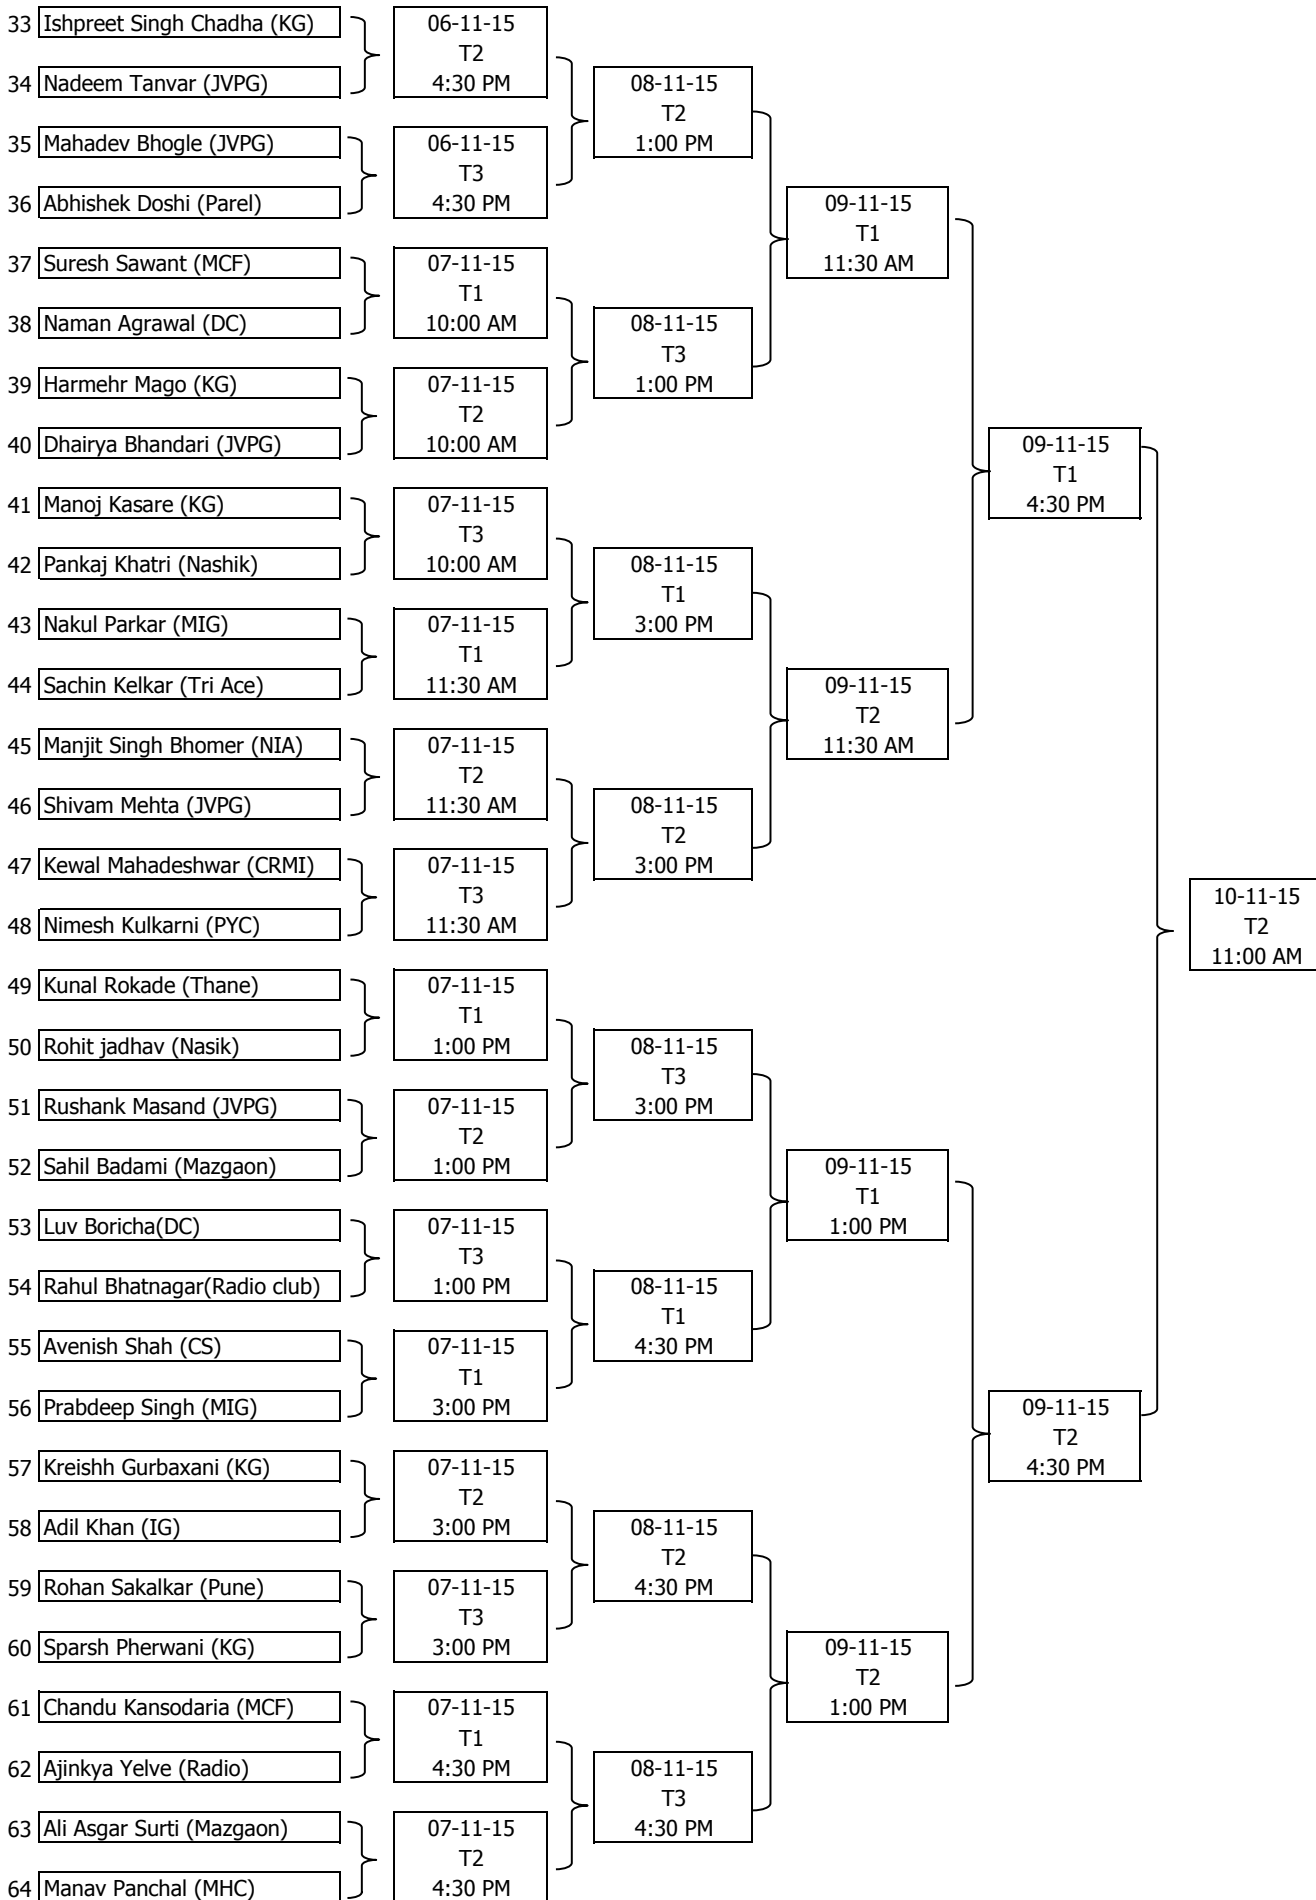

MIG CRICKET CLUB
MAHARASHTRA STATE SELECTION TOURNAMENT 2015-16
 ORGANIZE BY BILLIARDS & SNOOKER ASSOCIATION OF MAHARASHTRA
6 RED SNOOKER DRAW (BEST 7)

MIG CRICKET CLUB
MAHARASHTRA STATE SELECTION TOURNAMENT 2015-16
 ORGANIZE BY BILLIARDS & SNOOKER ASSOCIATION OF MAHARASHTRA
6 RED SNOOKER DRAW (BEST 7)

MIG CRICKET CLUB
MAHARASHTRA STATE SELECTION TOURNAMENT 2015-16
ORGANIZE BY BILLIARDS & SNOOKER ASSOCIATION OF MAHARASHTRA
6 RED SNOOKER DRAW (BEST 7)

(8 Players will be Selected From this draw 2 wild card entries Reserved with BSAM)