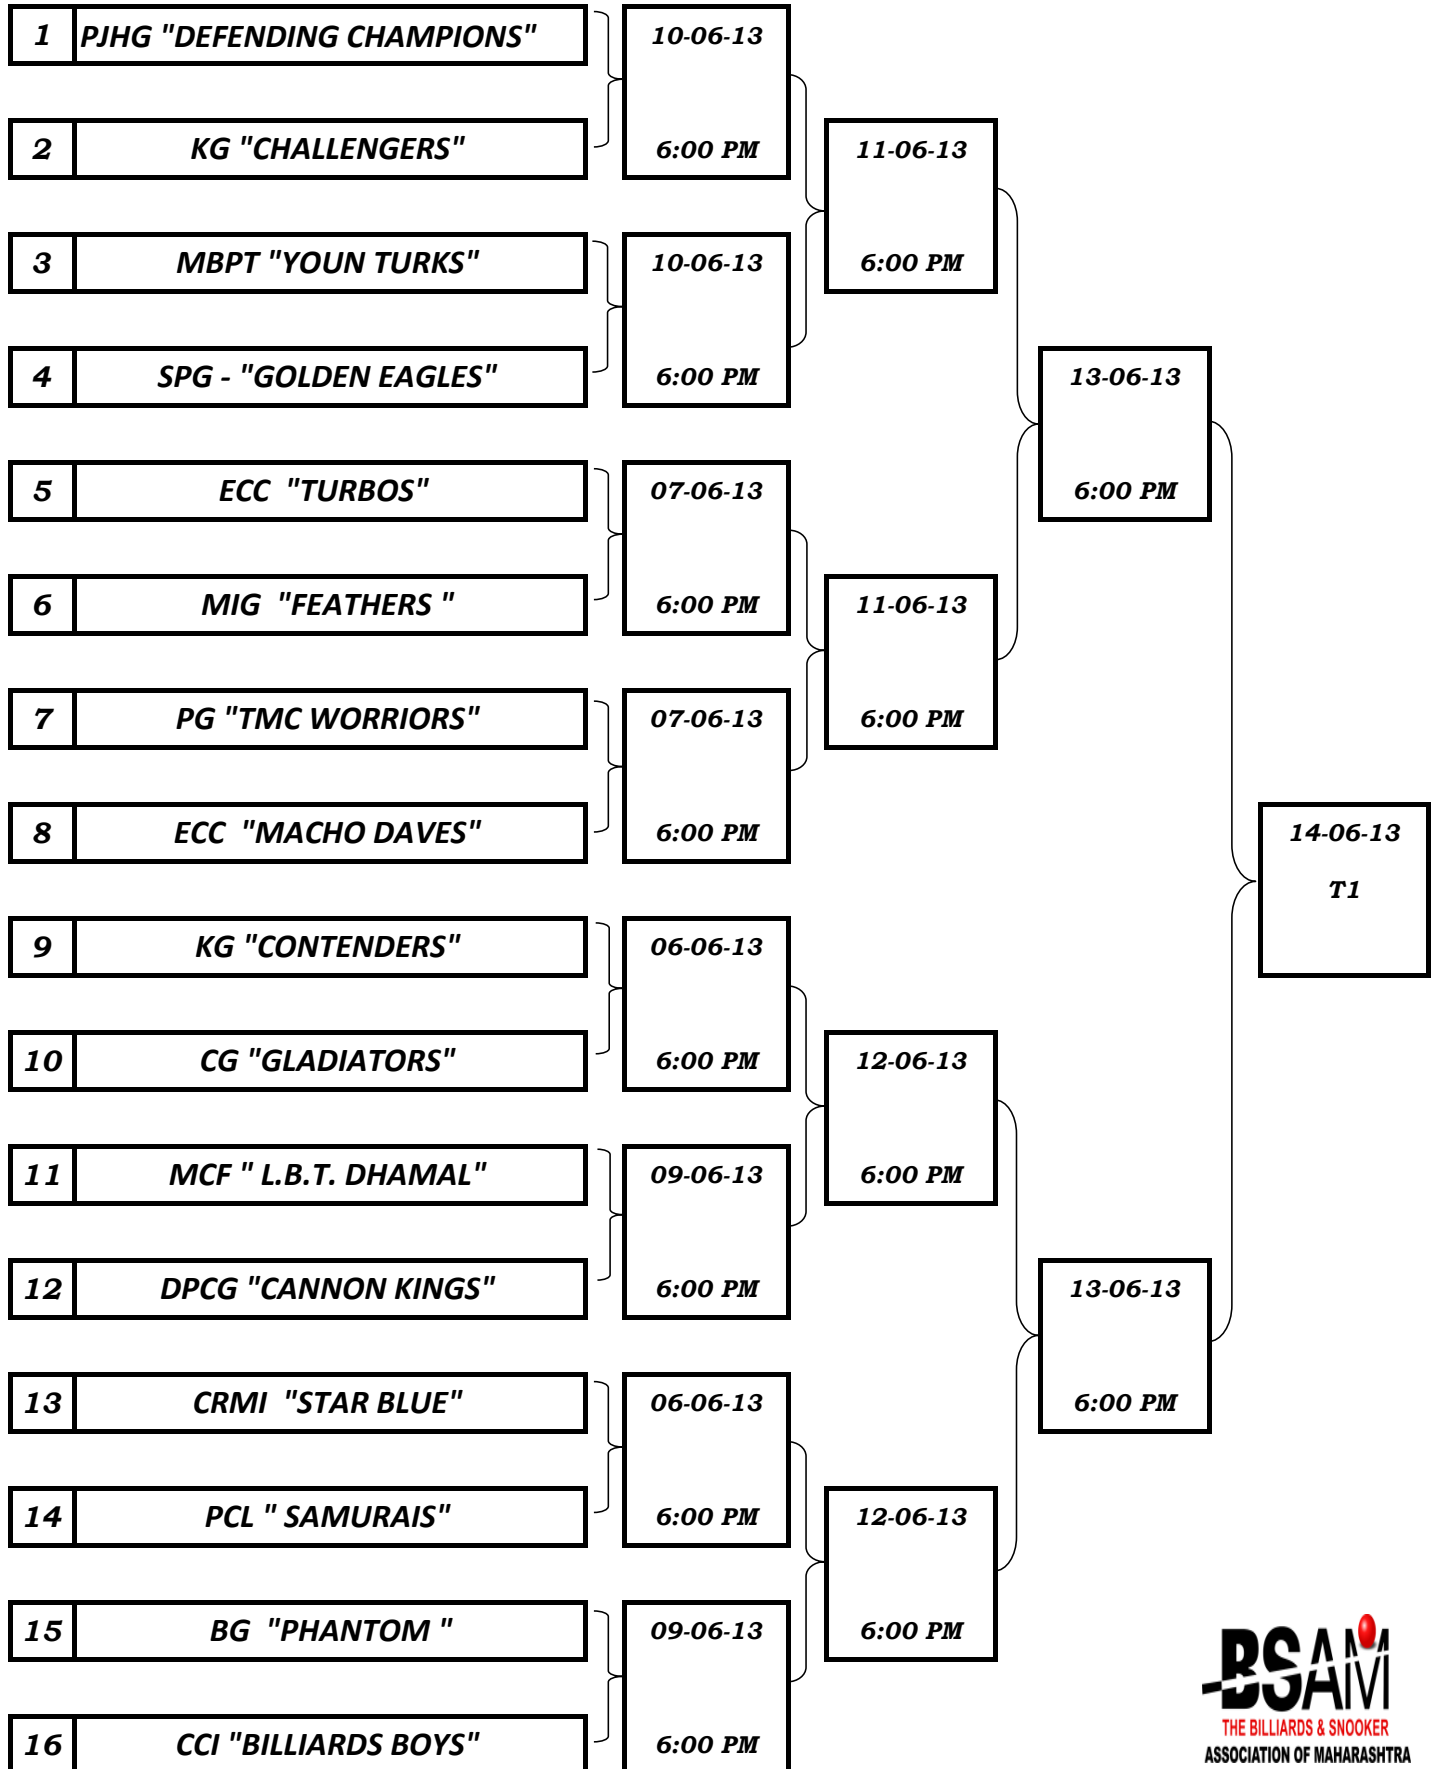

THE ZARINE & YAZDI DARUVALA CHARITABLE TRUST

ORGANIZED BY BILLIARDS & SNOOKER ASSOCIATION OF MAHARASHTRA

BILLIARDS LEAGUE 2013 KNOCK - OUT DRAW

NO.	TEAM NAME & ADD.		PLAYERS	PHONE NO.	FINAL H.CPS	REVISION H. CAPS
1	BG "PHANTOM " ADD BOMBAY GYMKHANA MAHATMA GANDHI ROAD, FORT, MUMBAI - 400 001	1	NALIN PATEL ©	9987754959	-60	
		2	SIDDHARTH PARIKH		-60	
		3	RISHABH KUMAR	9820011217	+35	
		4	ZAREER SHROFF		+80	
		5	KABIL BADAMI		+50	
		6	KAIZAD FITTER		+50	
2	CCI "BILLIARDS BOYS" ADD THE CRICKET CLUB OF INDIA LTD. J.N.TATA PAVILION BRABOURNE STADIUM DINSHAW VACHHA ROAD MUMBAI - 20	1	KEKOO NICHOLSON ©		+75	
		2	SATBIR NARULA	9987780874	+65	
		3	HASAN BADAMI		+50	
		4	HITESH KOTWANI		+40	
		5	NIKHIL OOTAM		+40	
		6	BEHARI BAJAJ		+75	
3	CG "GLADIATORS" ADD CHEMBUR GYMKHANA 16th ROAD, CHEMBUR, MUMBAI - 71	1	SNEHAL MEHTA ©	9820021979	+100	
		2	VISHAL MADAN	9769033508	SCR	
		3	SAGAR MADAN		+70	
		4	TUSHAR DIGHE		+70	
		5	MEGH SHAH		+50	+60
		6	APARAJIT MITTAL		+80	
4	CRMI "STAR BLUE" ADD CENTRAL RAILWAY MECH.PAREL NEAR RAILWAY WORKSHOP AMBEDKAR ROAD, PAREL, MUMBAI - 12	1	JOE THOMAS ©	9757089926	+80	
		2	SUNIL GHADGE	9867779734	+60	
		3	PHILIP DANIEL		+85	
		4	ASHISH LAKRA		+90	
		5	P.K. JOSE		+90	
		6	MANOHAR KENI		+80	
5	DPCG "CANNON KINGS" ADD DADAR PARSEE COLONY GYM. DR. AMBEDKAR ROAD, DADAR (E) MUMBAI - 14	1	MALCOLM KAPADIA ©		+90	
		2	KHUSHROVE MODY		+100	
		3	KHUSHROO AMROLIWALLA	9223352178	+100	
		4	NAVROZE VANIA		+80	+75
		5	RUSHAD PATEL		+90	
		6	MARZBAN AMROLIWALLA		+90	
6	ECC "TURBOS" ADD ELPHINSTONE HOUSE, 6th FLOOR, MARZBAN ROAD, OPP. STERLING CINEMA, MUMBAI - 400 002	1	ARUN AGRAWAL ©	9969927698	-70	
		2	ADITYA AGRAWAL	9820036964	SCR	
		3	AJAY AGRAWAL		+70	
		4	RISHAD BHARDA		+90	
		5	MEHERNOSH BILLIMORIA		+100	
		6	TUSHAR V. SHAH		+100