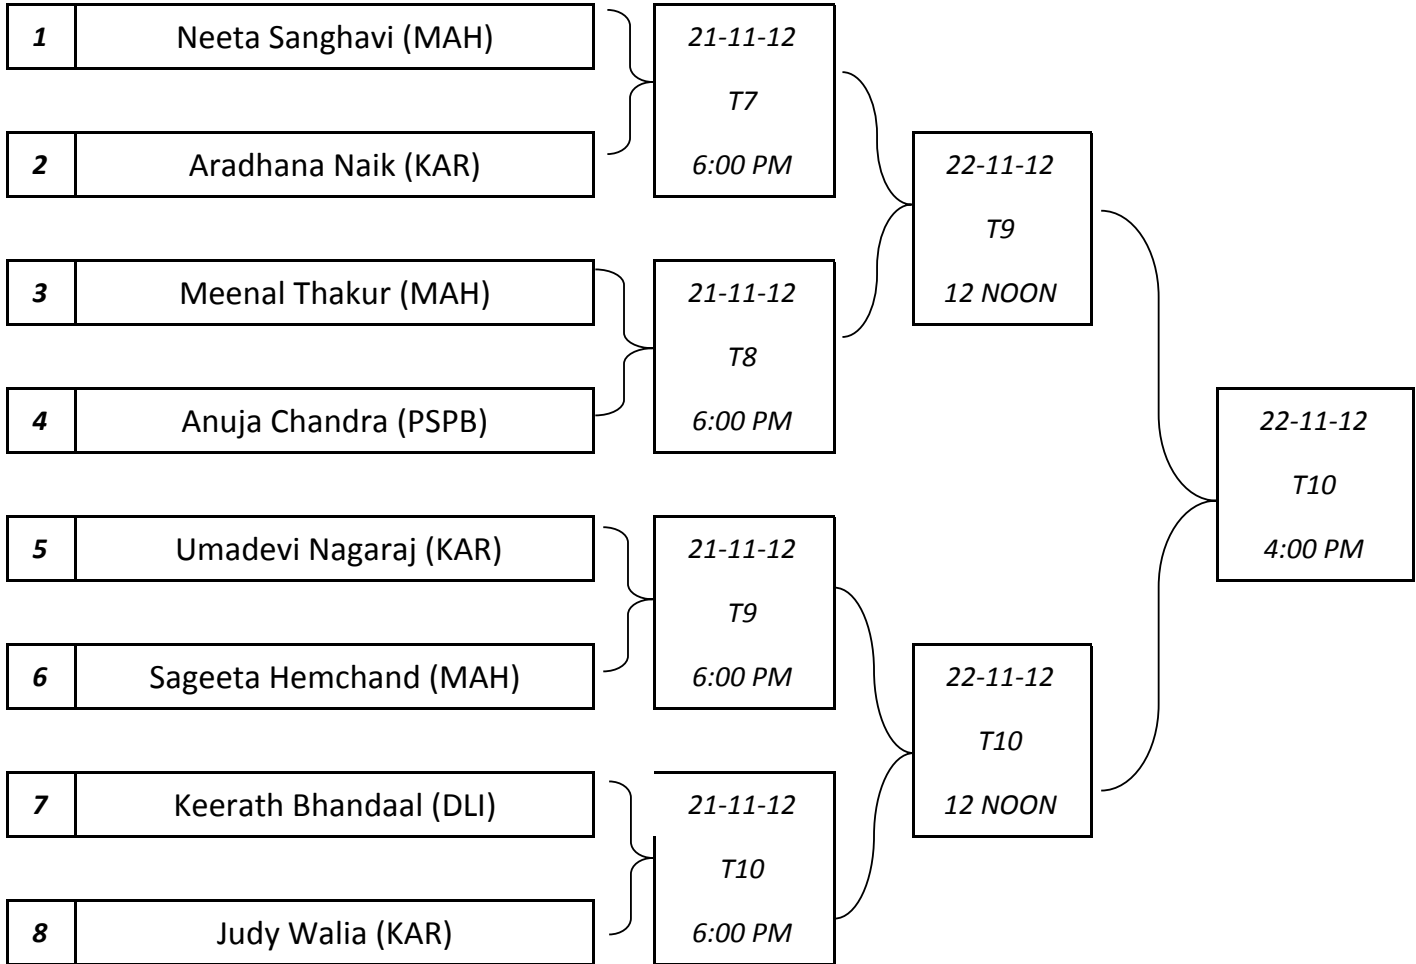

The NSCI National Pool 8 Ball (WOMEN) Championship 2012

Venue : NSCI , Lala Lajpatraj Marg, Worli, Mumbai - 400 018

QUARTER FINAL RACE TO 4

SEMI FINAL & FINAL RACE TO 5

5 TO 8 PLACING AT 10 AM ON 22-11-2012

3 & 4 PLACING AT 4 PM ON 22-11-2012