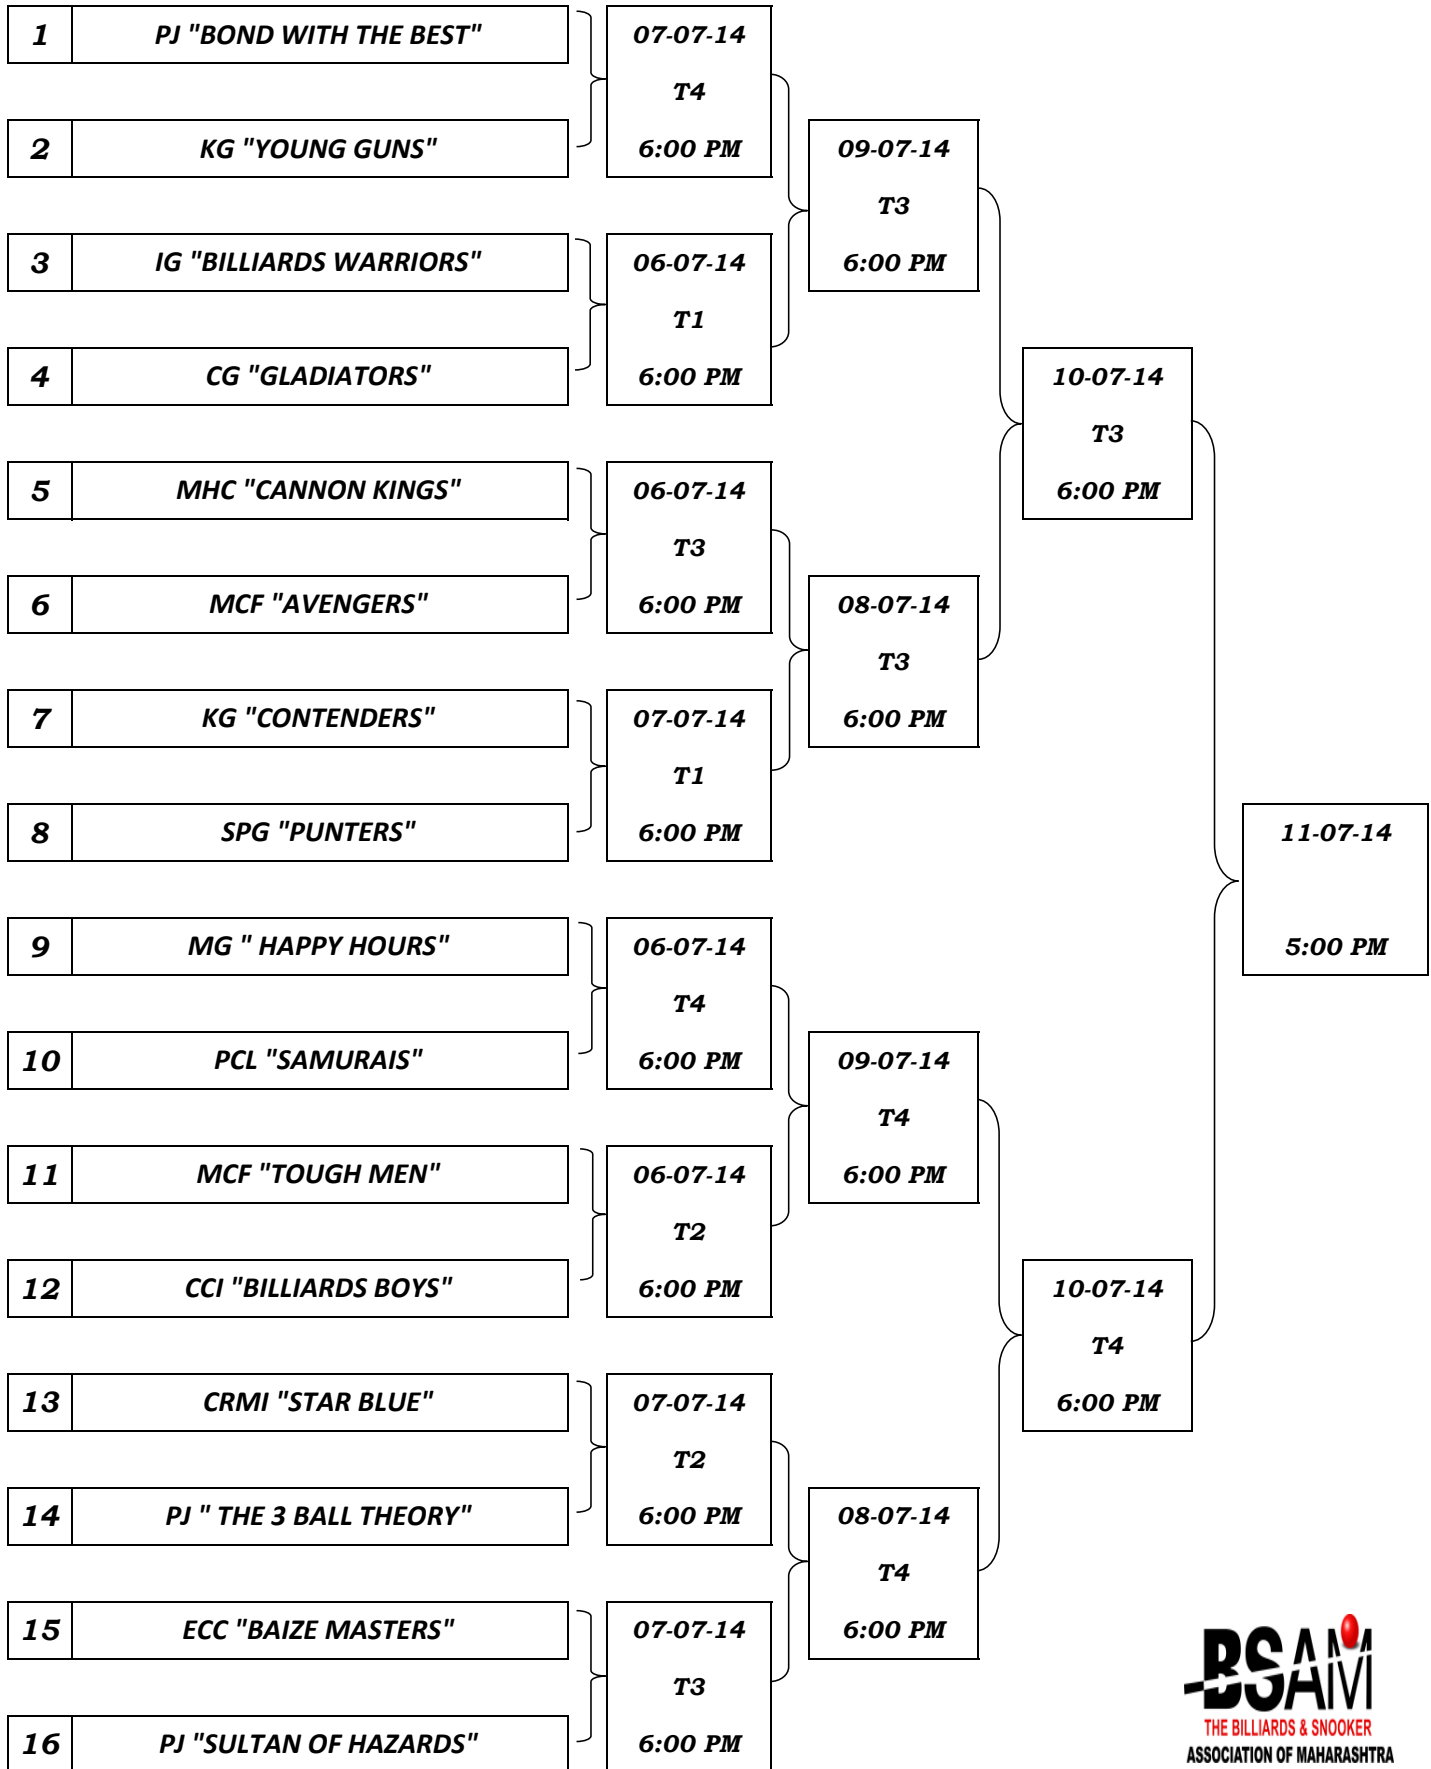

P. J. HINDU GYMKHANA WILSON JONES

ORGANIZED BY BILLIARDS & SNOOKER ASSOCIATION OF MAHARASHTRA

MUMBAI BILLIARDS LEAGUE 2014 KNOCK - OUT DRAW

ORGANIZED BY BILLIARDS & SNOOKER ASSOCIATION OF MAHARASHTRA

NO.	TEAM NAME & ADD.		PLAYERS	PHONE NO.	2014	R. Handicap
1	CCI "BILLIARDS BOYS"	1	KEKOO NICHOLSON ©		+75	
ADD	THE CRICKET CLUB OF INDIA LTD.	2	SATBIR NARULA	9987780874	+65	+60
	J.N.TATA PAVILION	3	SIDDHARTH PARIKH		-70	
	BRABOURNE STADIUM	4	HASAN BADAMI		+50	
	DINSHAW VACHHA ROAD	5	HITESH KOTWANI		+30	
	MUMBAI - 20	6	NIKHIL OOTAM		+40	
2	CG "GLADIATORS"	1	SNEHAL MEHTA ©	9820021979	+100	
		2	TUSHAR DIGHE		+70	+60
ADD	CHEMBUR GYMKHANA	3	APRAJIT MITTAL		+80	+75
	16th ROAD,	4	SHEKHAR KRISHNAN		+80	+65
	CHEMBUR,	5	LOUKIC PATHARE		+80	+75
	MUMBAI - 71					
3	CRMI "STAR BLUE"	1	JOE THOMAS ©	9757089926	+80	
ADD	CENTRAL RAILWAY MECH.PAREL	2	UMESH BHARWE		+85	+80
	NEAR RAILWAY WORKSHOP	3	NARENDRA BORKAR	9757071775	+85	
	AMBEDAKAR ROAD,	4	SUNIL GHADGE	9867779734	+60	+55
	PAREL,	5	PHILIP DANIEL		+85	+75
	MUMBAI - 12					
4	ECC "BAIZE MASTERS"	1	BEHRAM AGA (SC) ©	9821213722	+90	
		2	FARHED TENGRA		+10	
ADD	ELPHINSTONE HOUSE,	3	SUNIL JAIN		+60	+55
	6th FLOOR, MARZBAN ROAD,	4	ASHWIN DESHMUKH		+90	+85
	OPP. STERLING CINEMA,	5	SIDDHARTH SHAH		+90	
	MUMBAI - 400 002					
5	IG "BILLIARDS WARRIORS"	1	JUZER MASTER ©	9833374409	+80	+70
		2	HAJI USMAN		+70	+65
ADD	ISLAM GYMKHANA	3	ABDUR REHMAN		+70	
		4	SAHIL KHAN		+80	
		5	HATIM BENGALLY		+90	
6	KHAR GYM "CONTENDERS"	1	PRAKASH RAJANI©		+60	
		2	YASIN MERHANT		-50	
ADD	KHAR GYMKHANA	3	DEEPAK KHUBCHANDANI	9820098394	+45	
	13th Road, Khar(W), 13th Rd, Khar West,	4	ISHPREET SINGH CHHADA		+20	+10
	Mumbai, Maharashtra 400052	5	AMANDEEP SINGH KOHLI	9324233508	+35	
		6	ARJUN TEJWANI		+90	