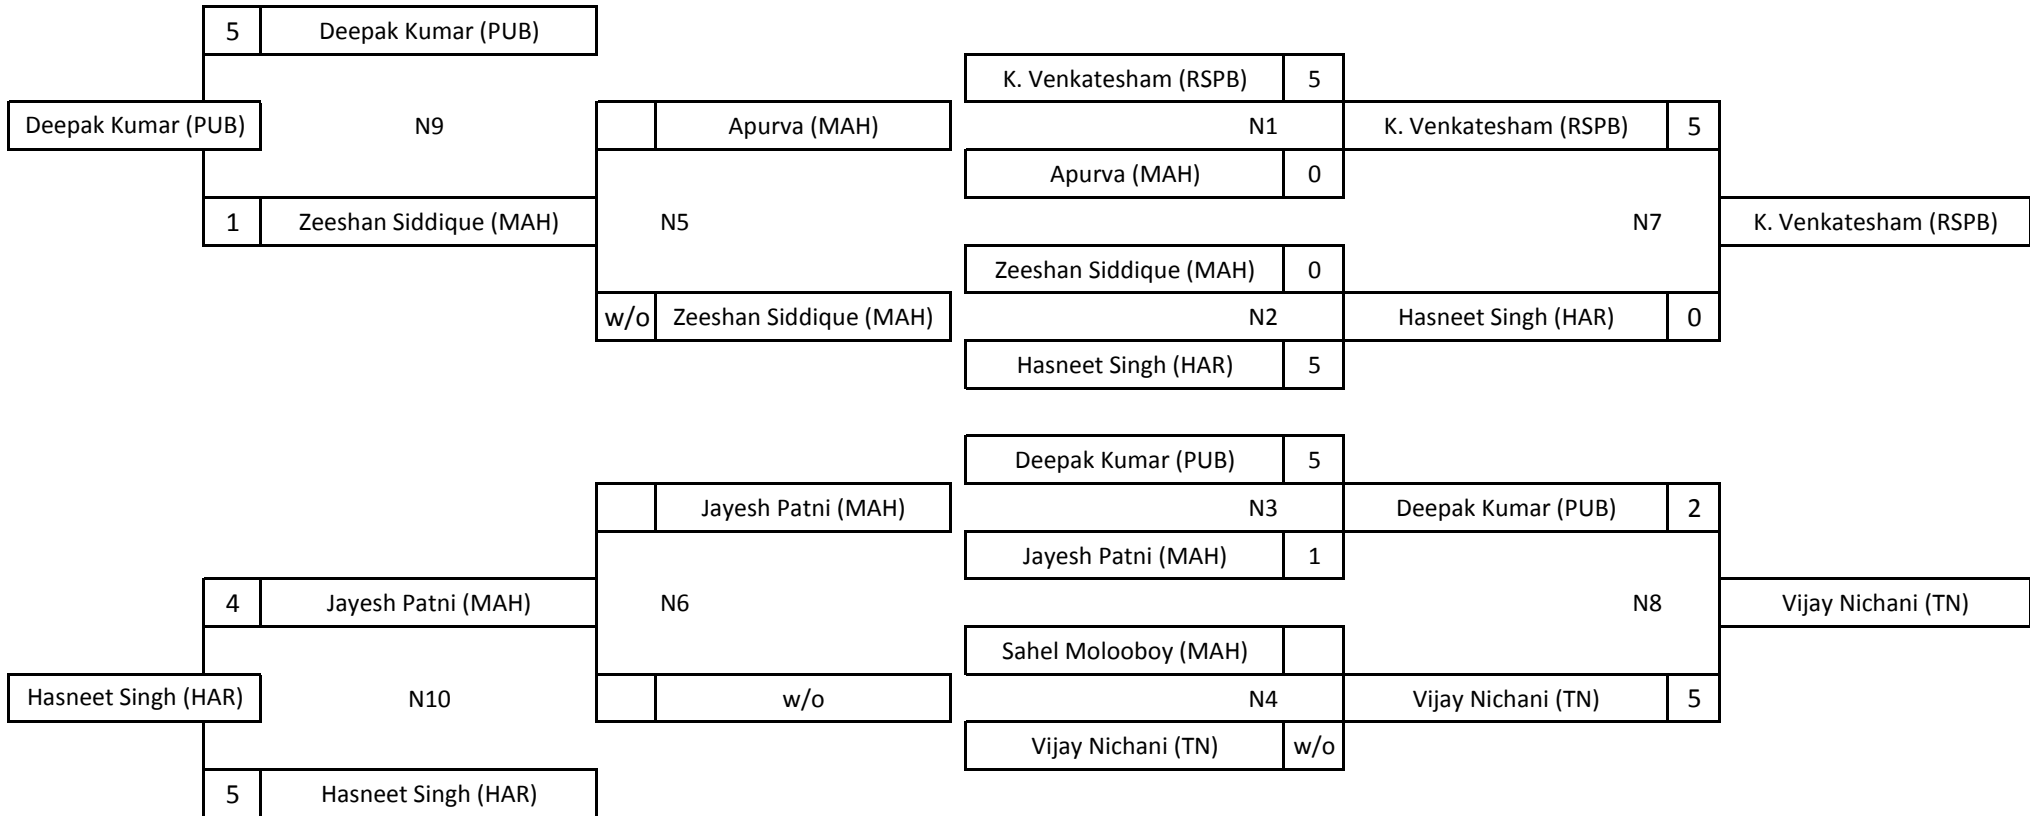

Group N

Loser Bracket

Winner Bracket

WIRAKA
Your Professional's Choice