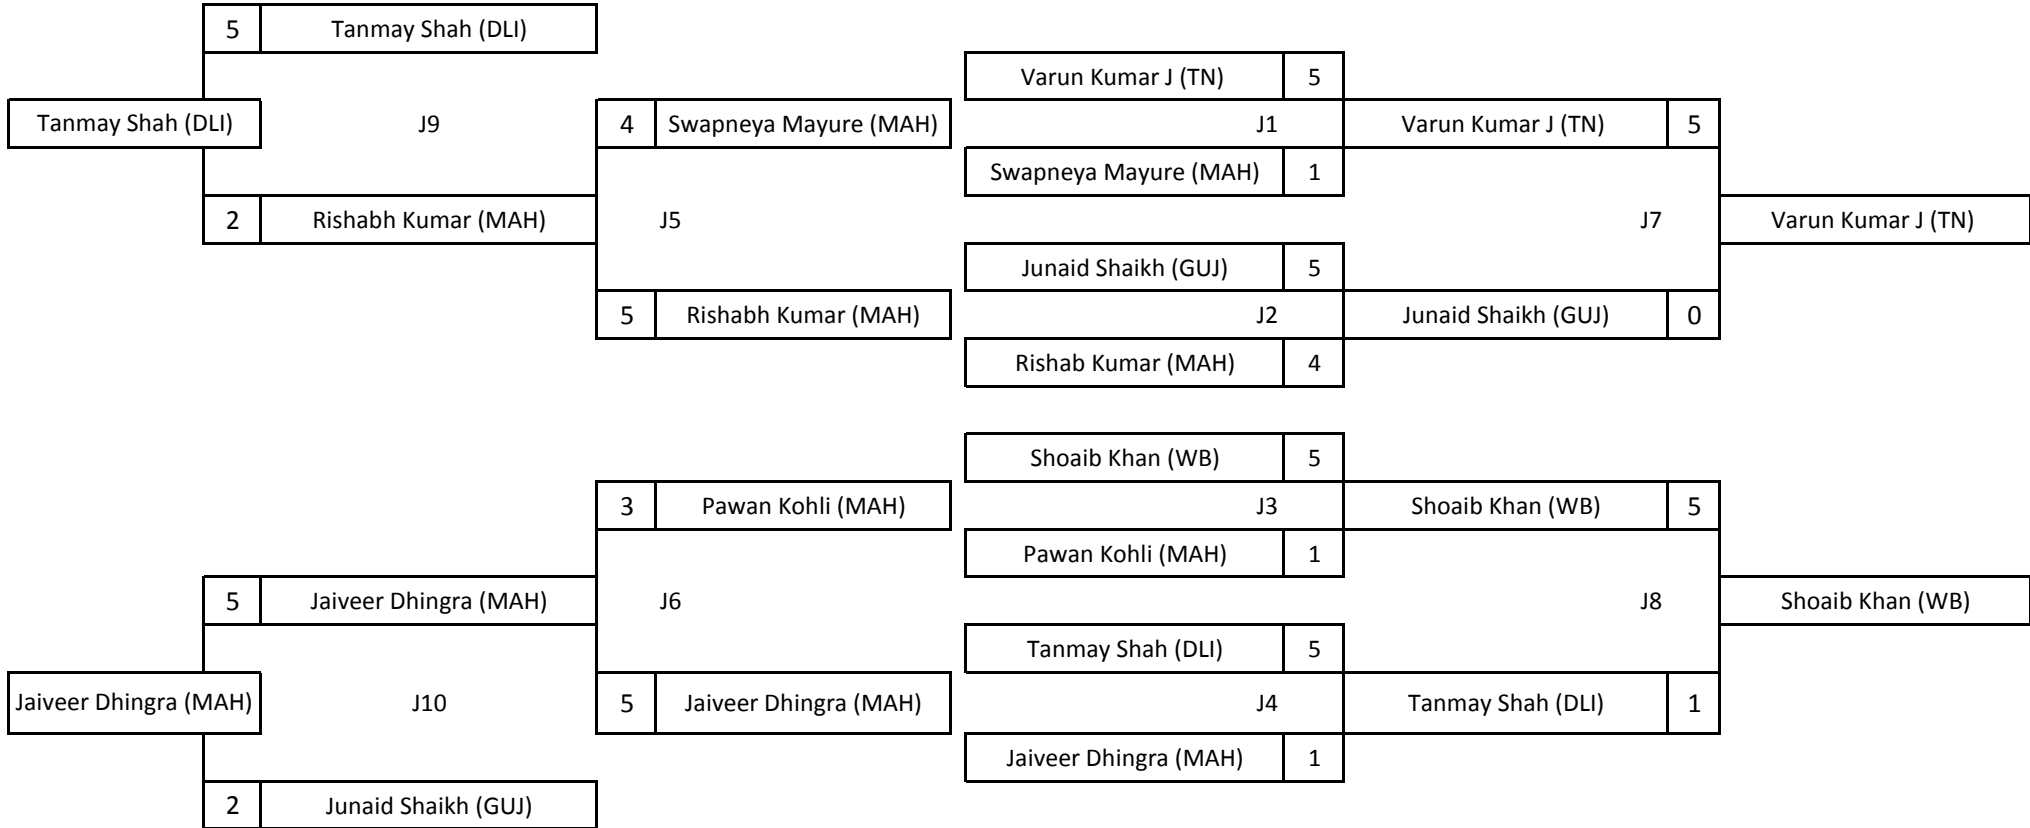

Group J

Loser Bracket

Winner Bracket