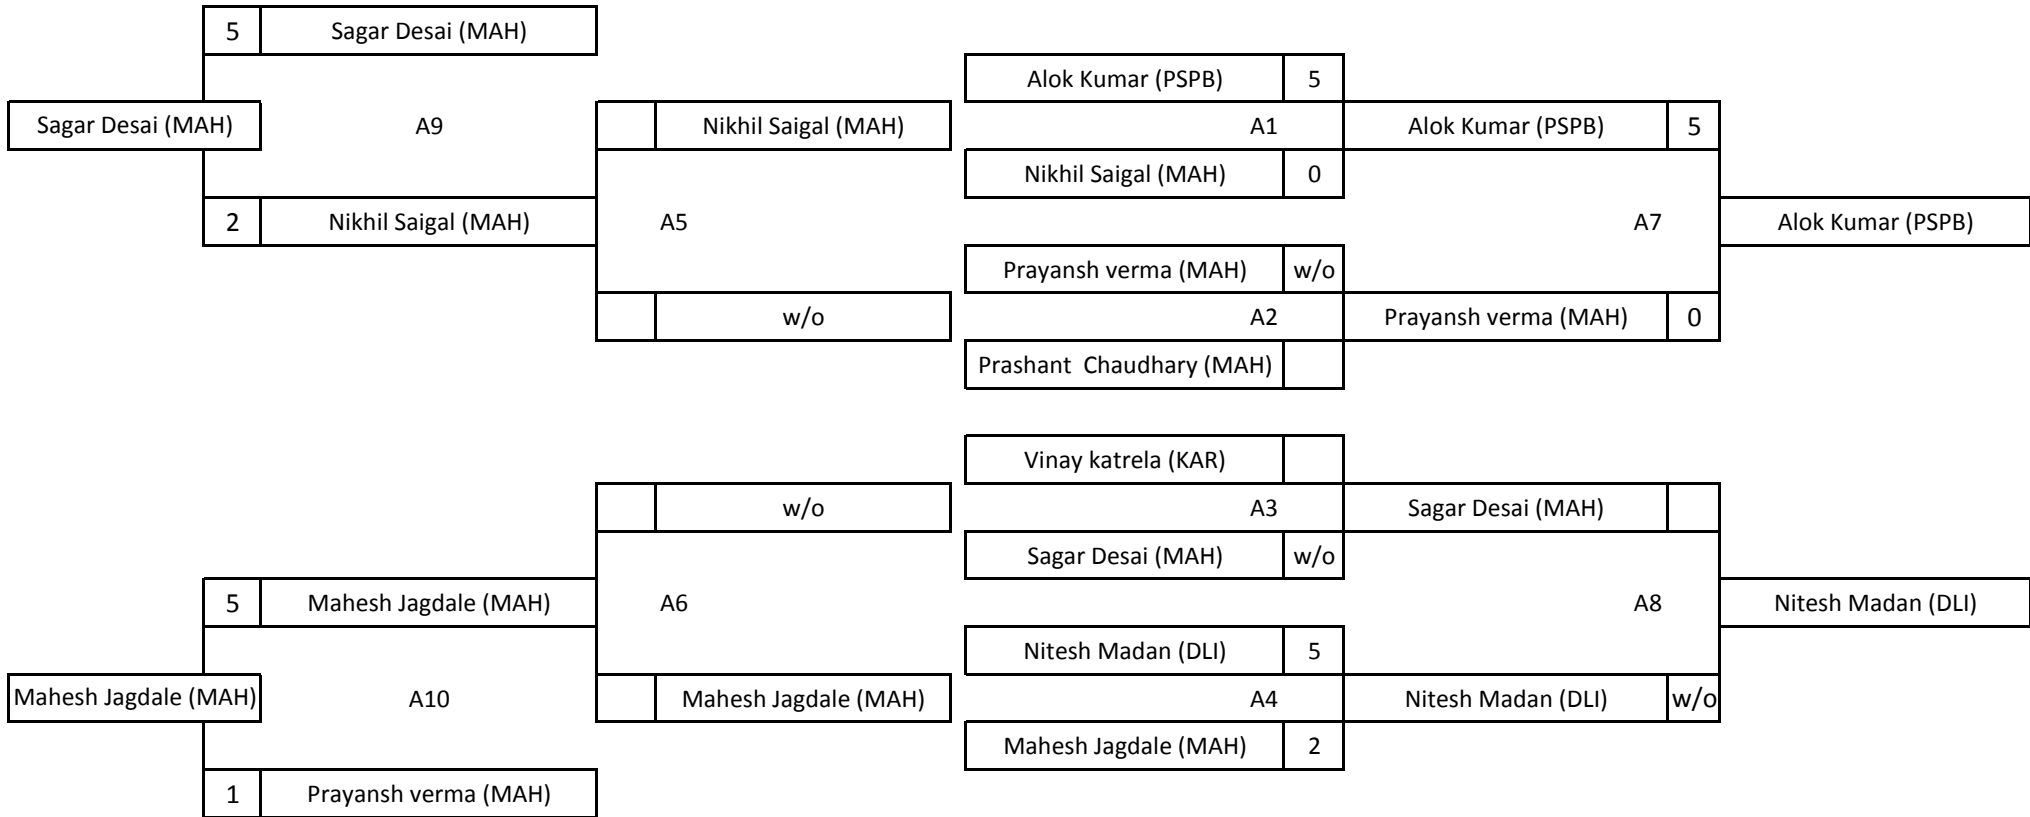

Group A

Loser Bracket

Winner Bracket