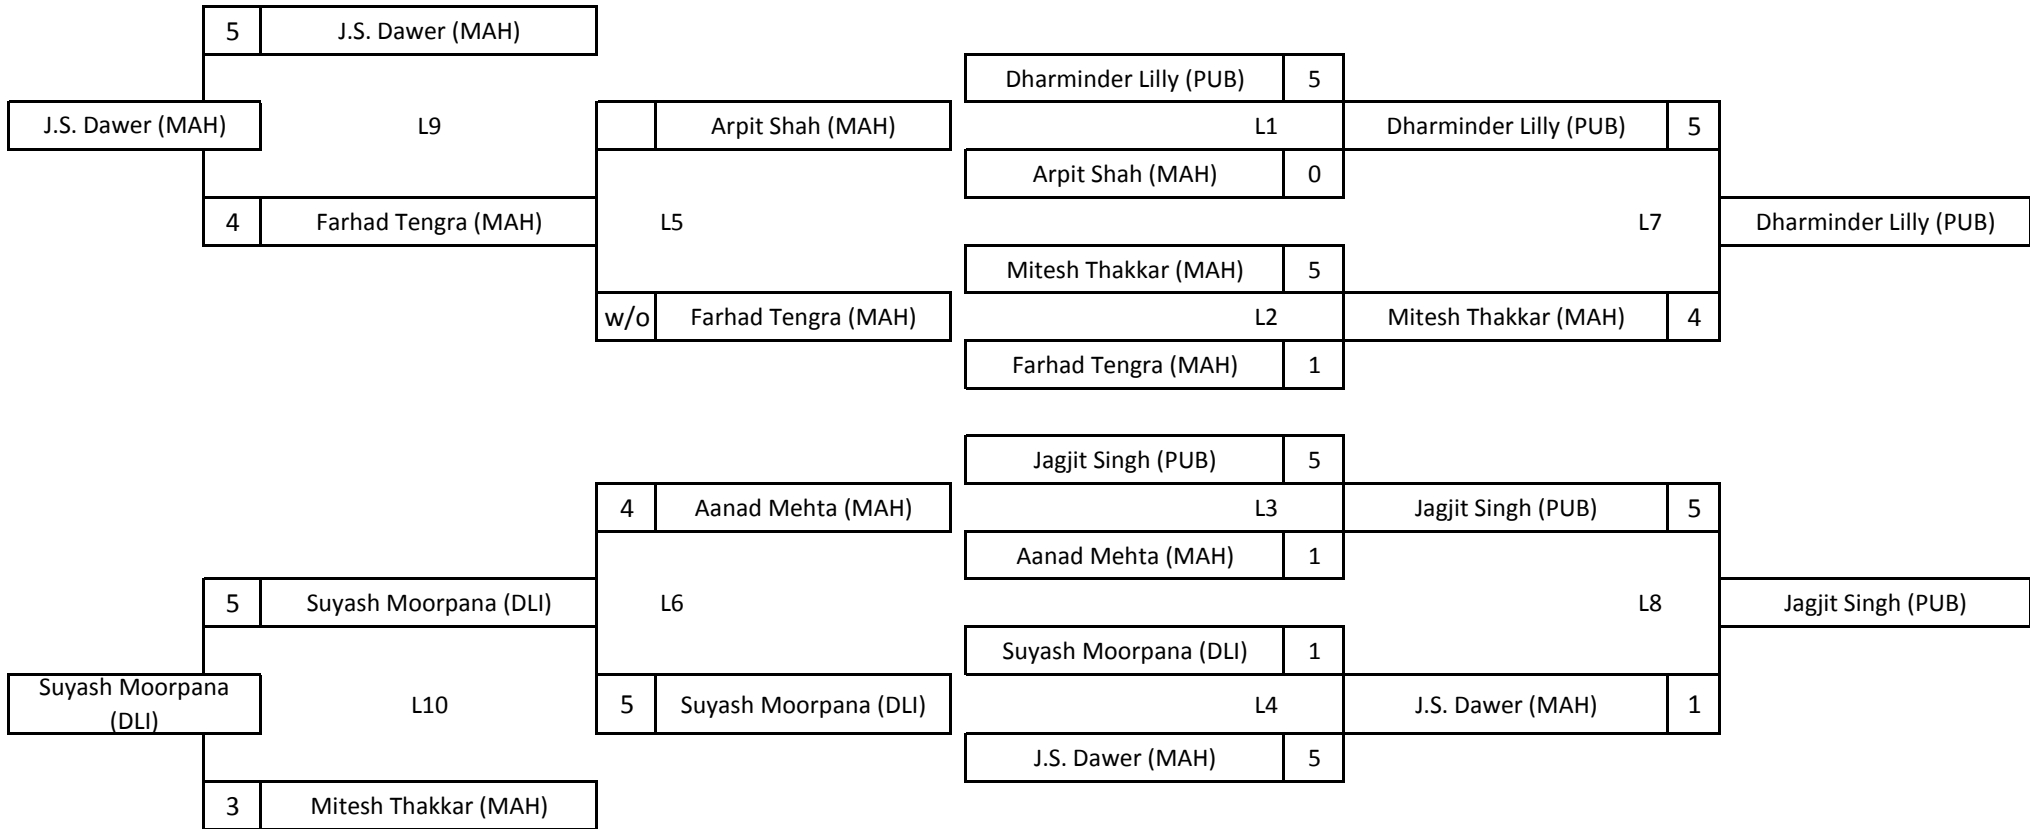

Group L

Loser Bracket

Winner Bracket